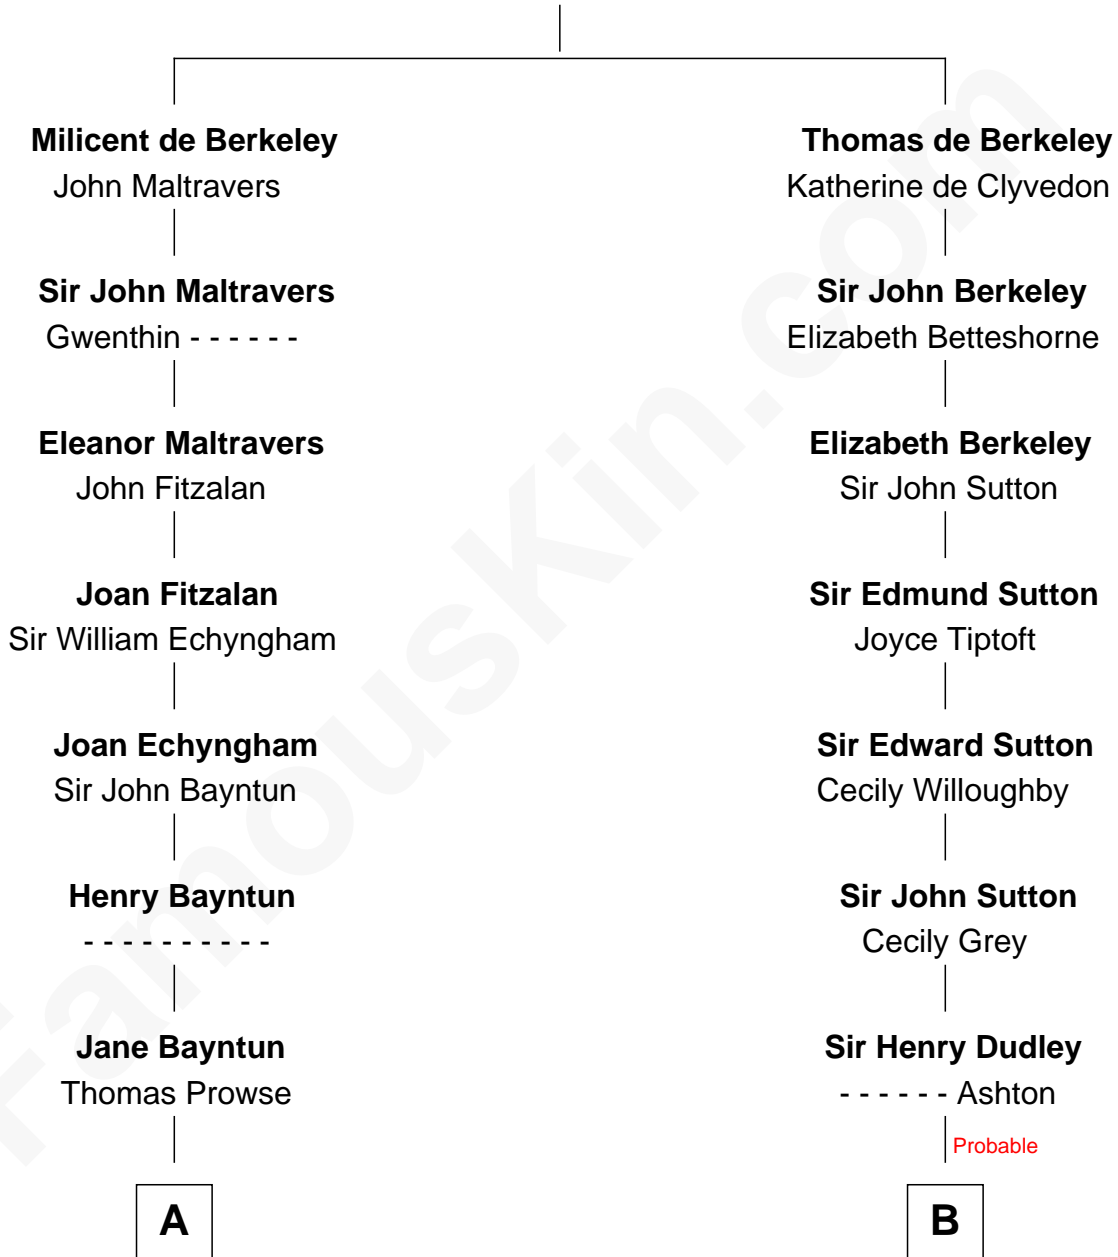

FamousKin.com
Relationship Chart of
George W. Bush
43rd U.S. President

19th cousin 2 times removed of

Alan Ladd
Movie Actor

Sir Maurice de Berkeley
 Eve la Zouche

FamousKin.com