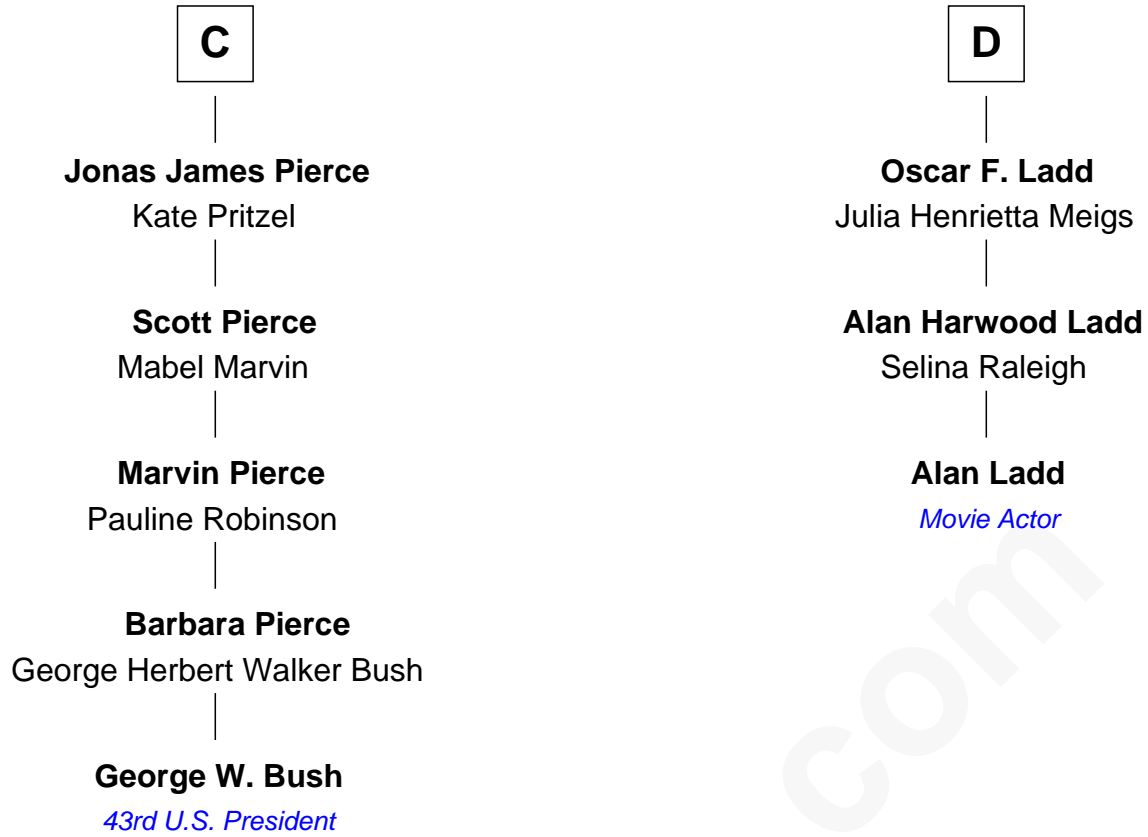

FamousKin.com
Relationship Chart of
George W. Bush
43rd U.S. President

19th cousin 2 times removed of

Alan Ladd
Movie Actor

Sir Maurice de Berkeley
 Eve la Zouche

FamousKin.com