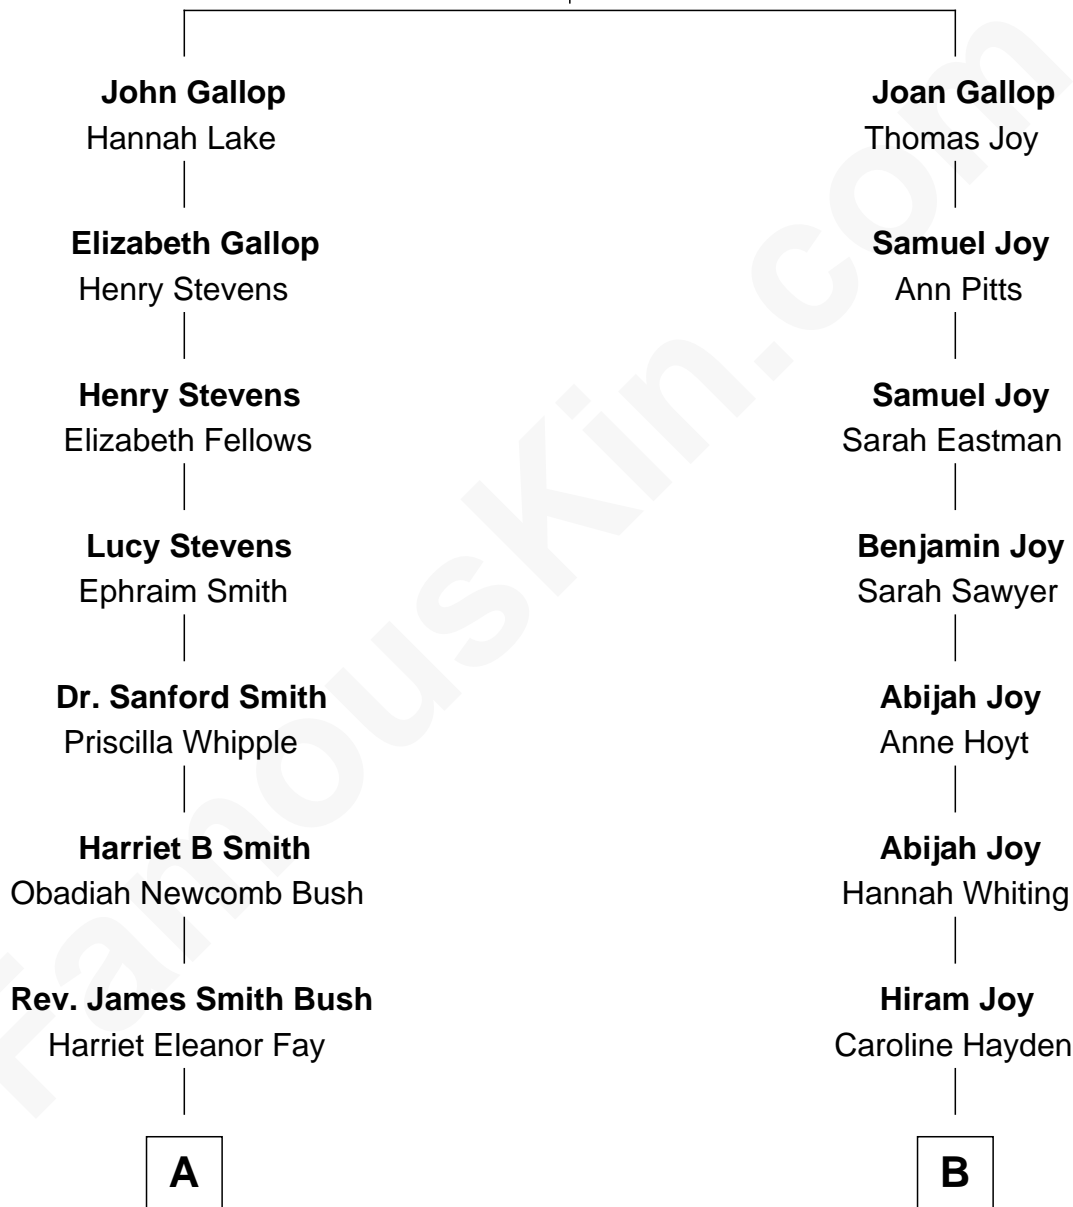

FamousKin.com
Relationship Chart of
George W. Bush
43rd U.S. President

8th cousin 2 times removed of
Joy Morton
Founder of Morton Salt Company

John Gallop
 Christobel Brushett

FamousKin.com