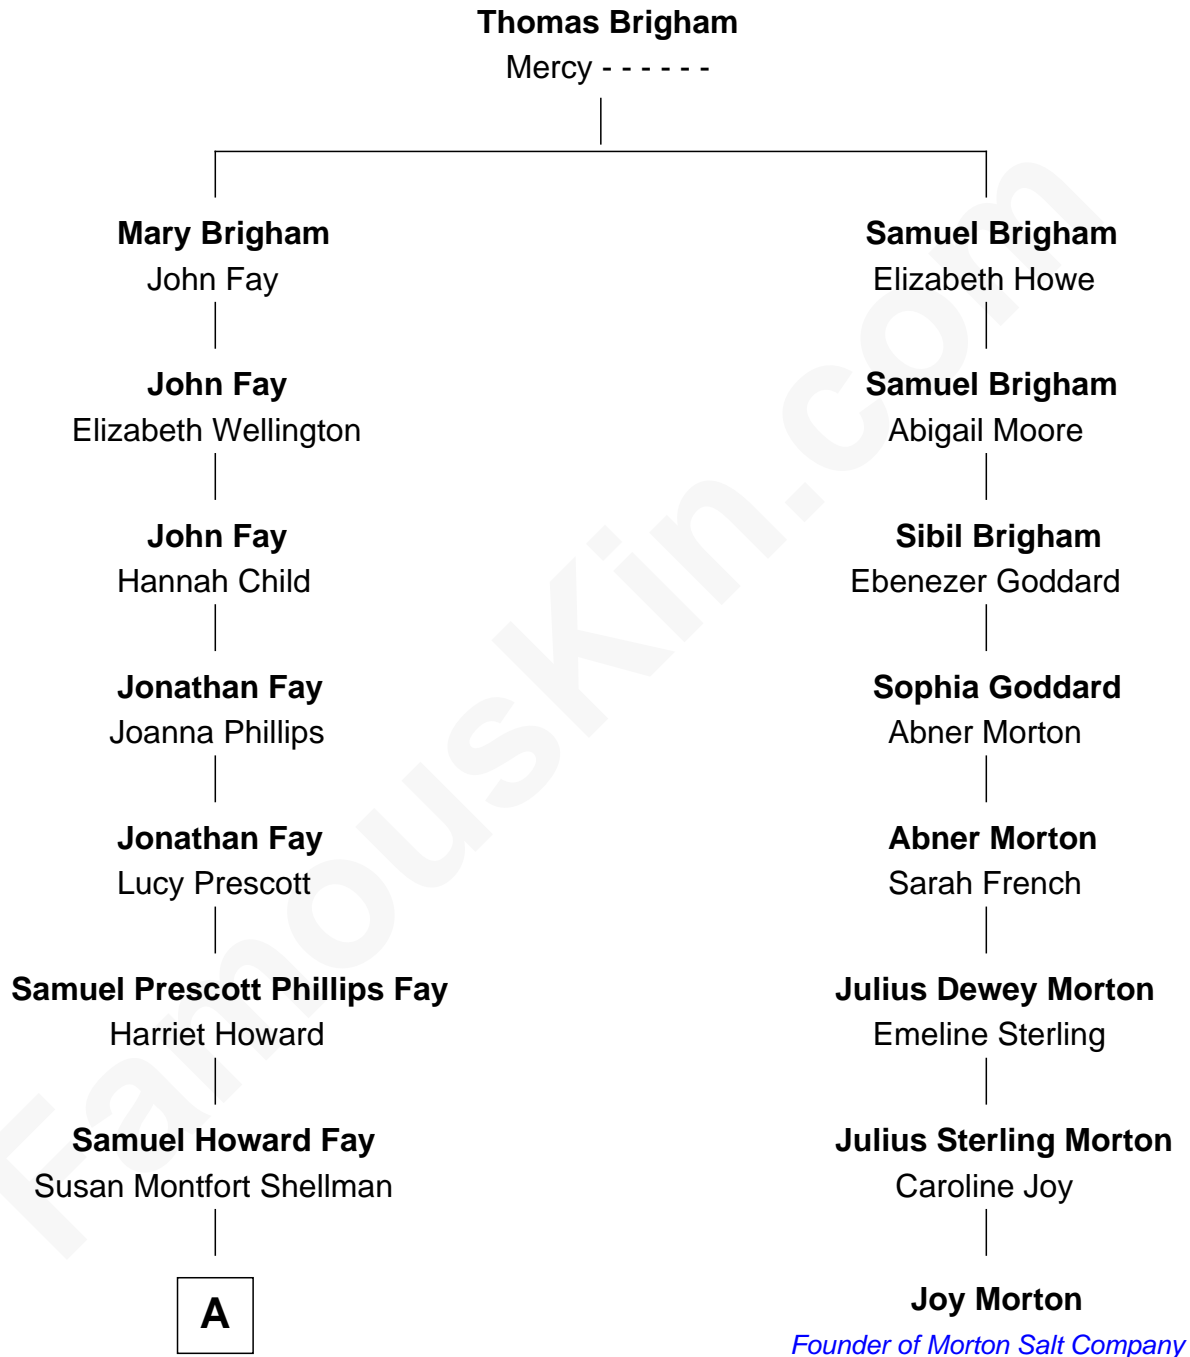

**FamousKin.com**  
**Relationship Chart of**  
**George W. Bush**  
*43rd U.S. President*

7th cousin 4 times removed of

**Joy Morton**  
*Founder of Morton Salt Company*

**A**

—  
**Harriet Eleanor Fay**  
Rev. James Smith Bush

—  
**Samuel Prescott Bush**  
Flora Sheldon

—  
**Prescott Sheldon Bush**  
Dorothy Wear Walker

—  
**George Herbert Walker Bush**  
Barbara Pierce

—  
**George W. Bush**  
*43rd U.S. President*

FamousKin.com