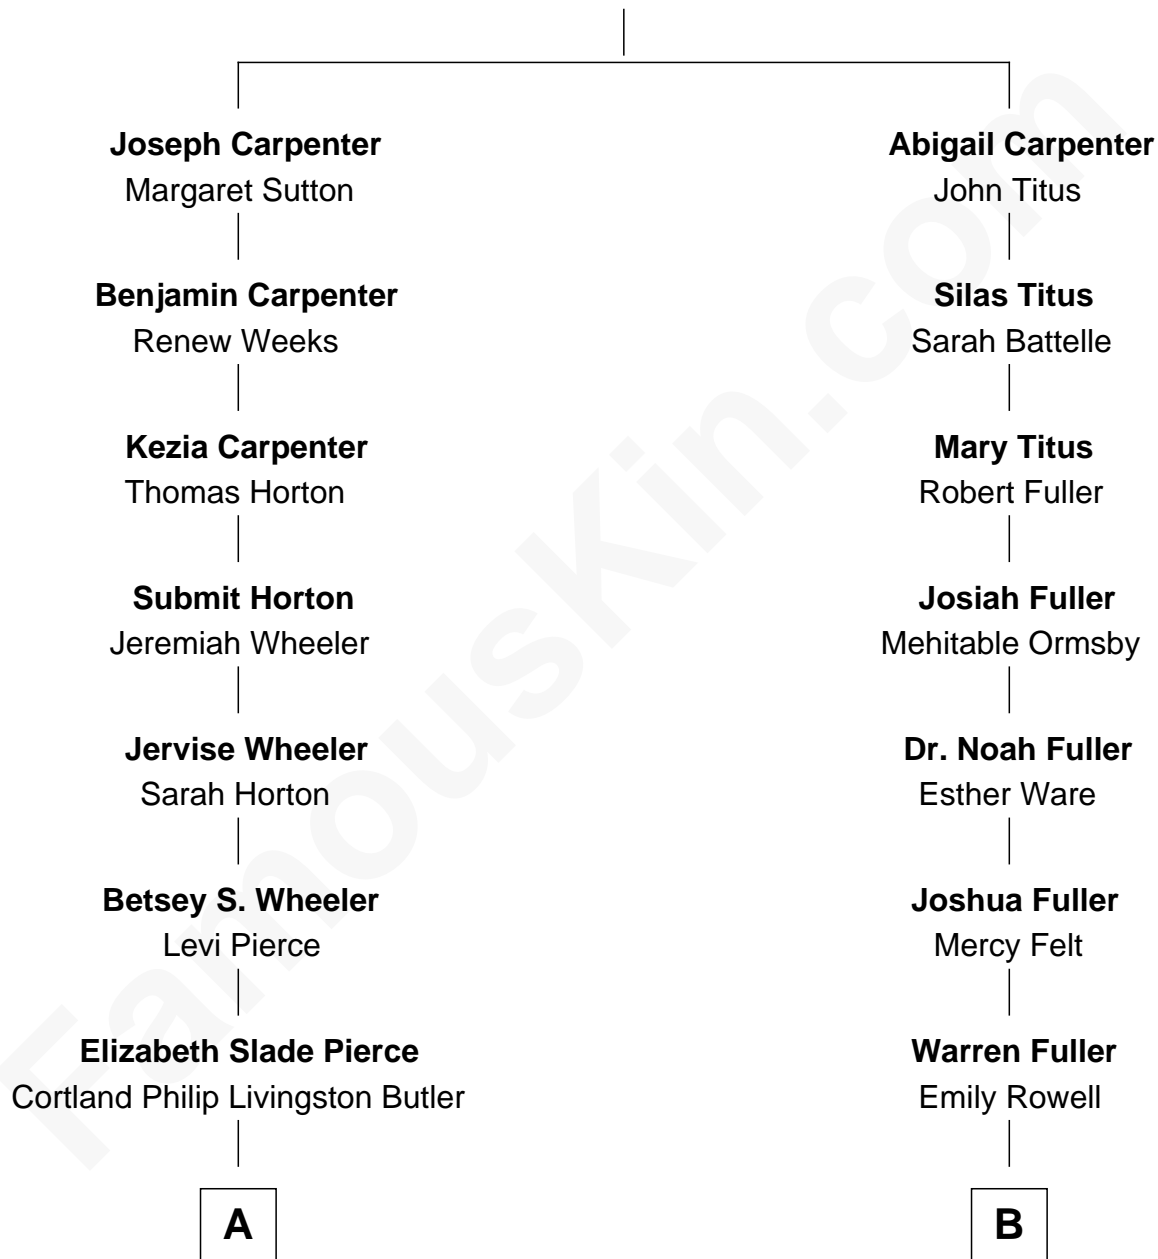

FamousKin.com Relationship Chart of

George W. Bush

43rd U.S. President

10th cousin 1 time removed of

George Hamilton

TV and Movie Actor

William Carpenter

Abigail Briant

George Hamilton photo by [Angela George](#) [\(CC BY-SA 3.0\)](#)