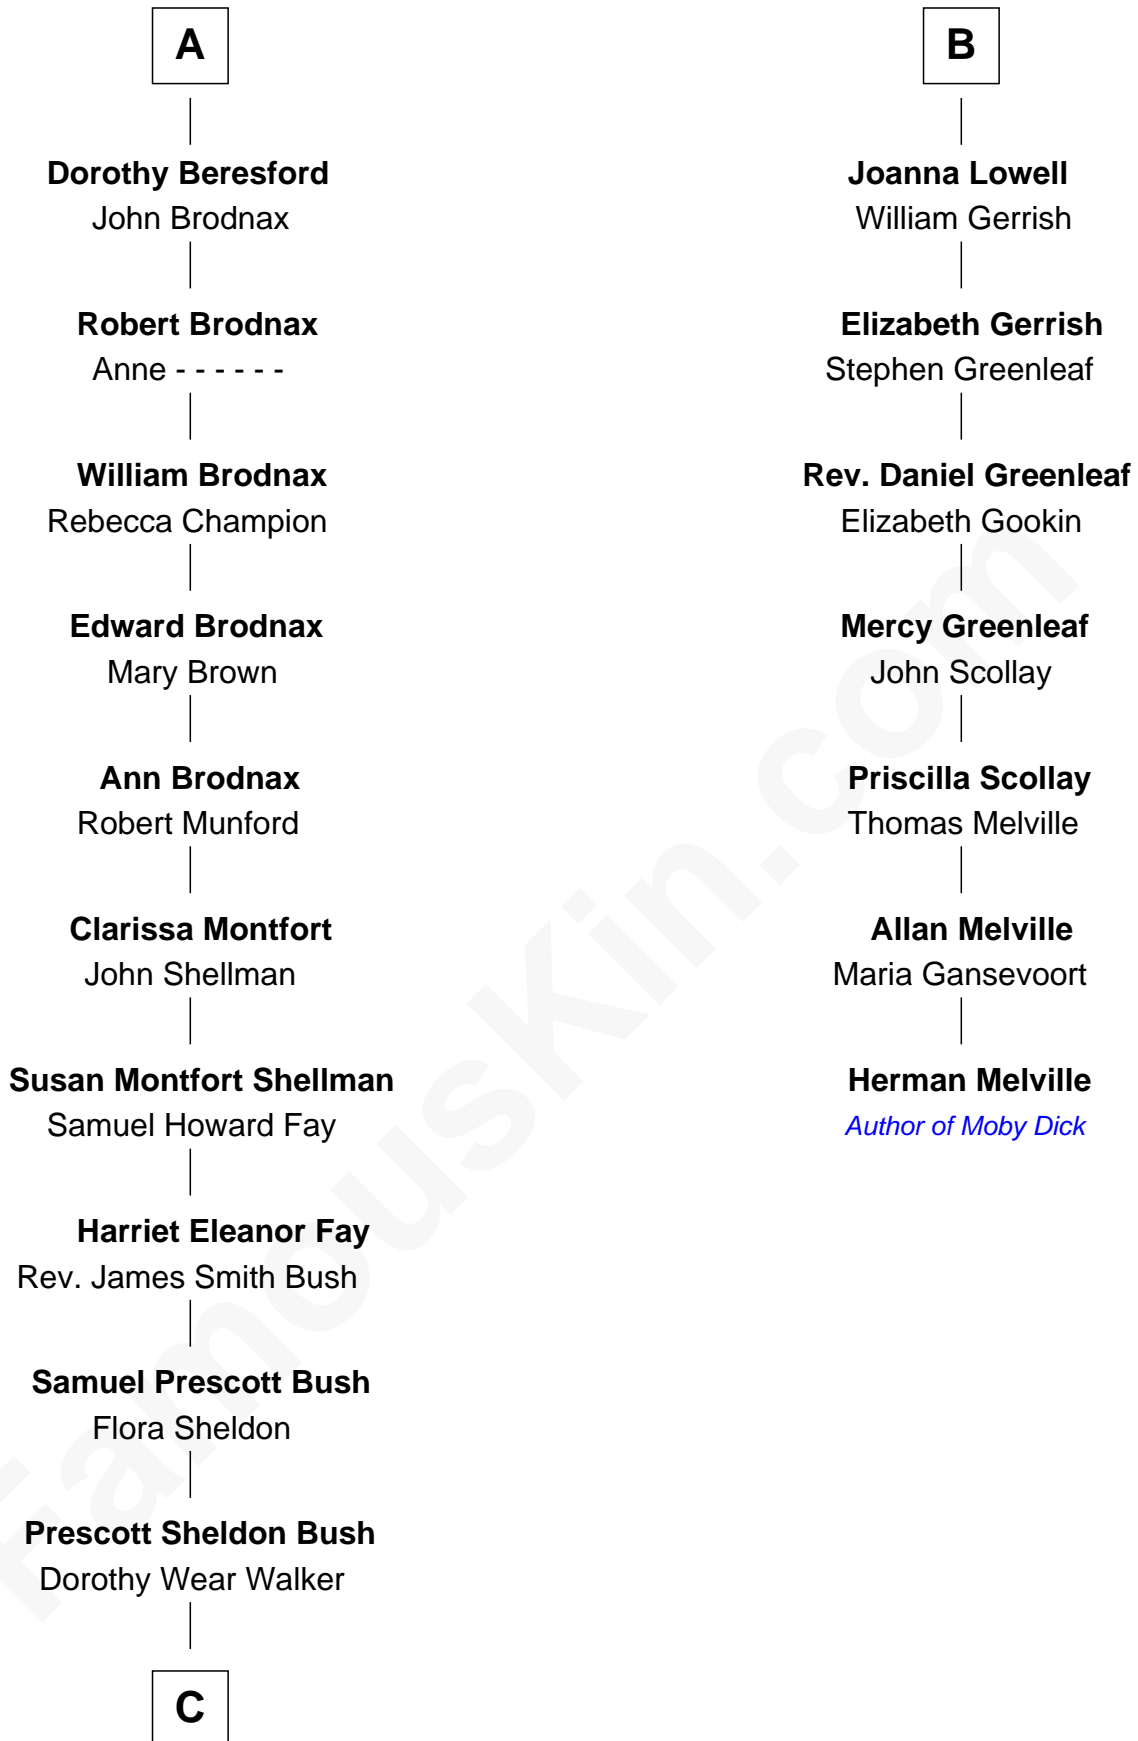

# FamousKin.com Relationship Chart of

**George W. Bush**

*43rd U.S. President*

13th cousin 5 times removed of

**Herman Melville**

*Author of Moby Dick*

**Sir Walter Hungerford**

Katherine Peverell

**Elizabeth Guilford**

Sir William Cromer

**Dorothy Cromer**

William Seyliard

**Elizabeth Seyliard**

Cornelius Beresford

**A**

**Elizabeth Hungerford**

Edmund Percival

**Christian Percival**

Richard Lowle

**Percival Lowell**

Rebecca - - - - -

**B**

C

George Herbert Walker Bush

Barbara Pierce

George W. Bush

*43rd U.S. President*

FamousKin.com