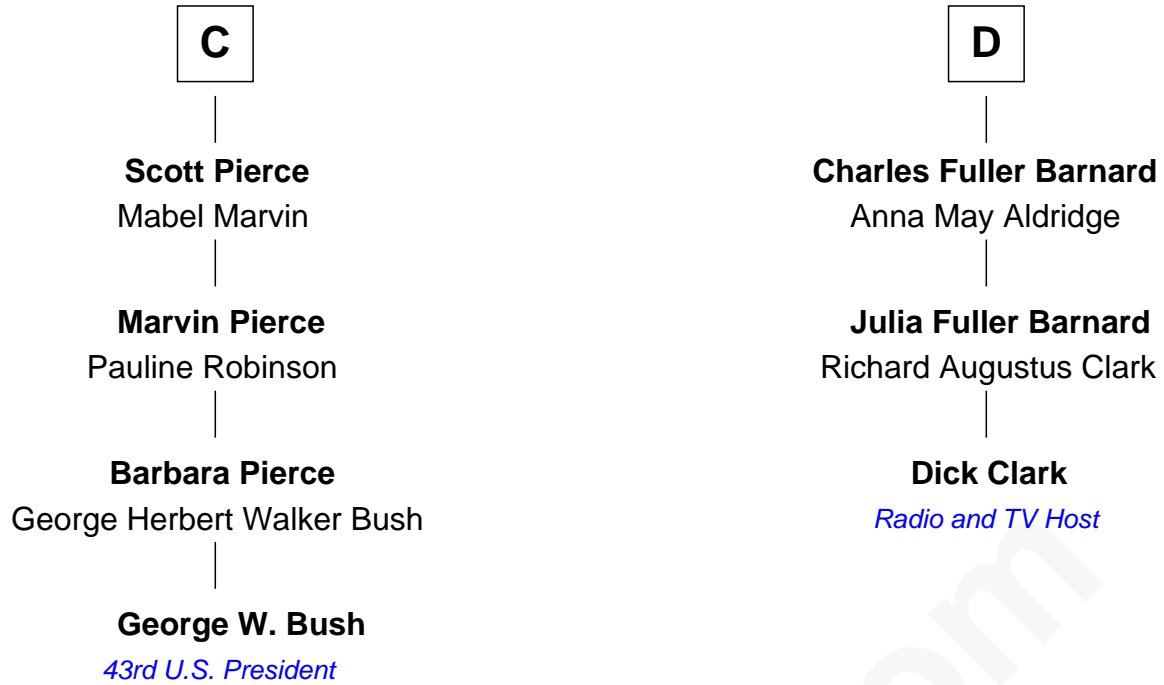

# FamousKin.com Relationship Chart of

**George W. Bush**  
43rd U.S. President

19th cousin 1 time removed of

**Dick Clark**  
Radio and TV Host

**Henry Plantagenet**  
Maud de Chaworth

Dick Clark photo by [Alan Light](#) [\(CC BY 2.0\)](#)