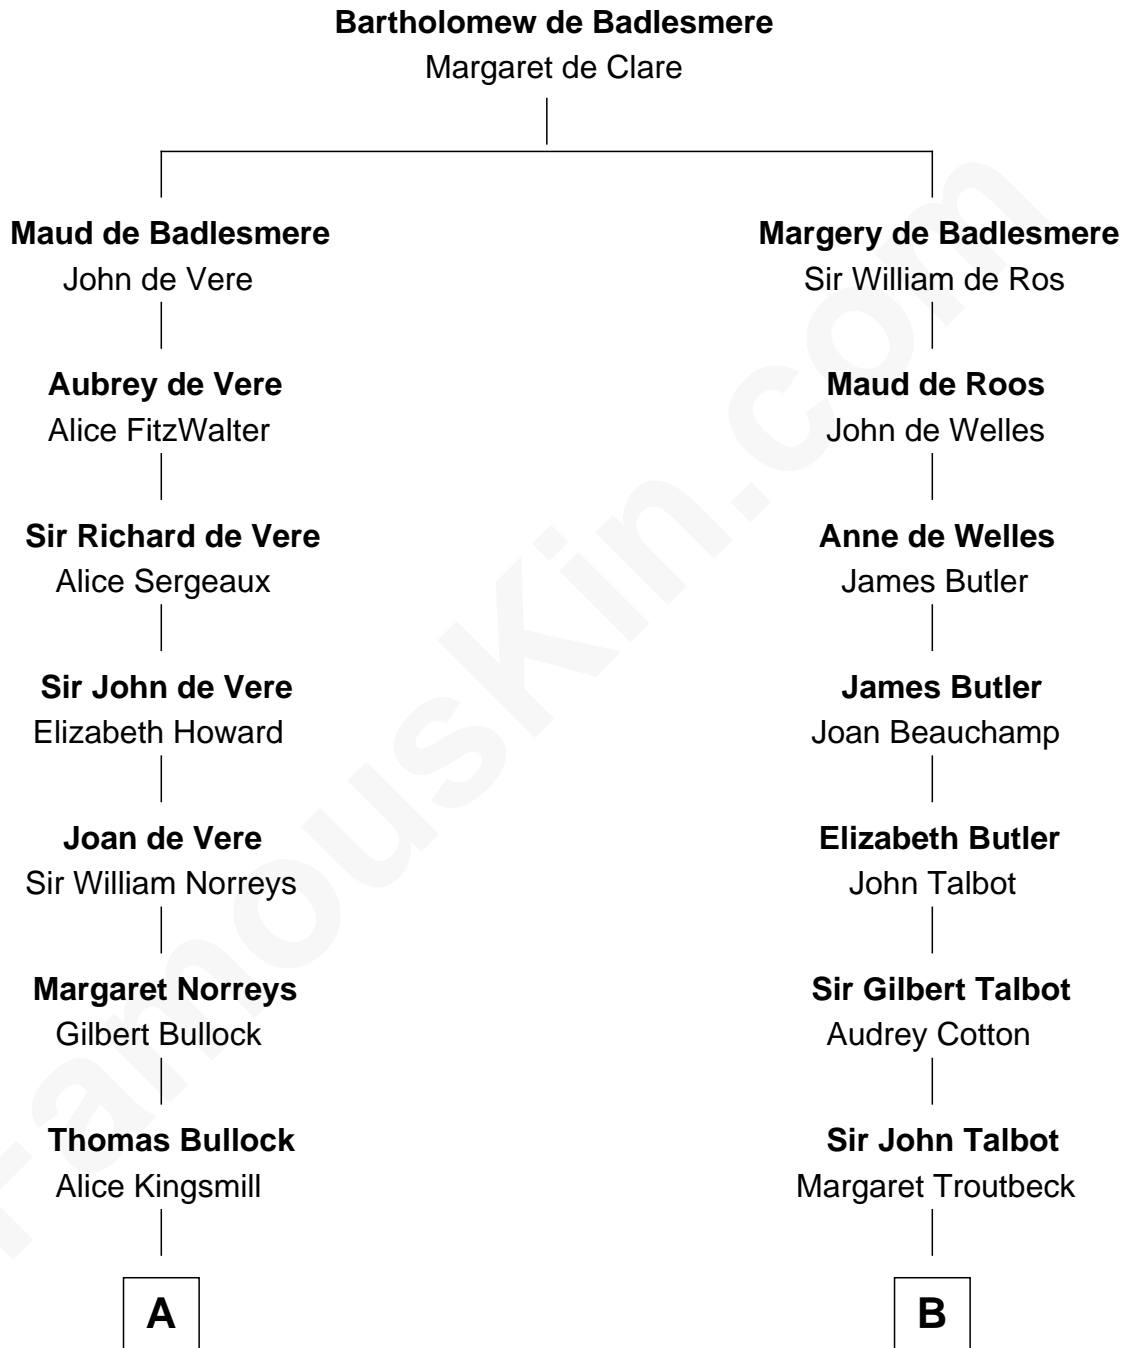

**FamousKin.com**  
**Relationship Chart of**  
**George W. Bush**  
*43rd U.S. President*

**20th cousin 1 time removed of**  
**Dick Clark**  
*Radio and TV Host*

**C**

**Harriet Eleanor Fay**  
Rev. James Smith Bush

**Samuel Prescott Bush**  
Flora Sheldon

**Prescott Sheldon Bush**  
Dorothy Wear Walker

**George Herbert Walker Bush**  
Barbara Pierce

**George W. Bush**  
*43rd U.S. President*

**D**

**George Barnard**  
Jane Sophia Fuller

**Charles Fuller Barnard**  
Anna May Aldridge

**Julia Fuller Barnard**  
Richard Augustus Clark

**Dick Clark**  
*Radio and TV Host*