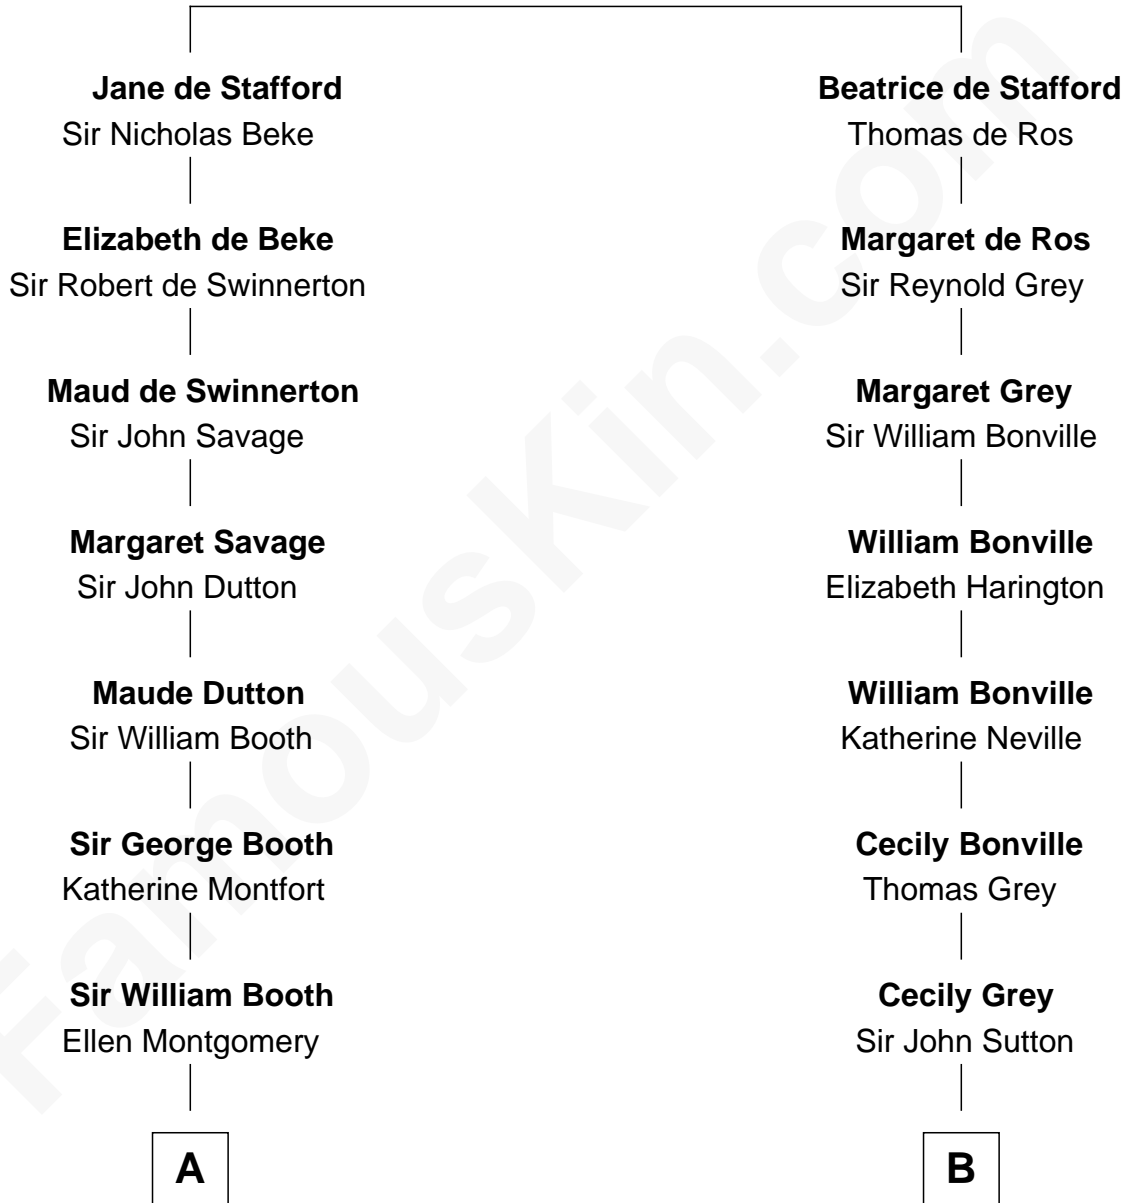

**FamousKin.com**  
**Relationship Chart of**  
**George W. Bush**  
*43rd U.S. President*

**19th cousin 2 times removed of**  
**Dick Clark**  
*Radio and TV Host*

**Ralph de Stafford**

*with wife*  
*Katherine de Hastang*

*with wife*  
*Margaret de Audley*

Dick Clark photo by [Alan Light](#) (CC BY 2.0)