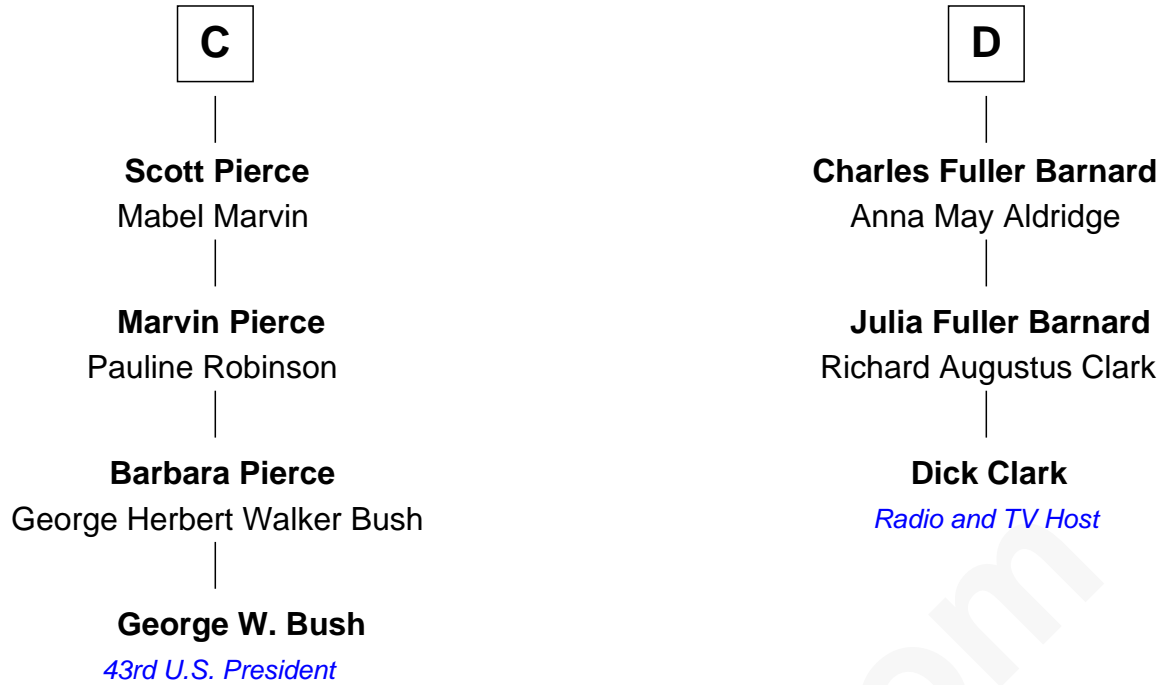

# FamousKin.com Relationship Chart of

**George W. Bush**  
43rd U.S. President

19th cousin 1 time removed of

**Dick Clark**  
Radio and TV Host

**Edmund Fitzalan**  
Alice de Warenne

Dick Clark photo by [Alan Light](#) [\(CC BY 2.0\)](#)