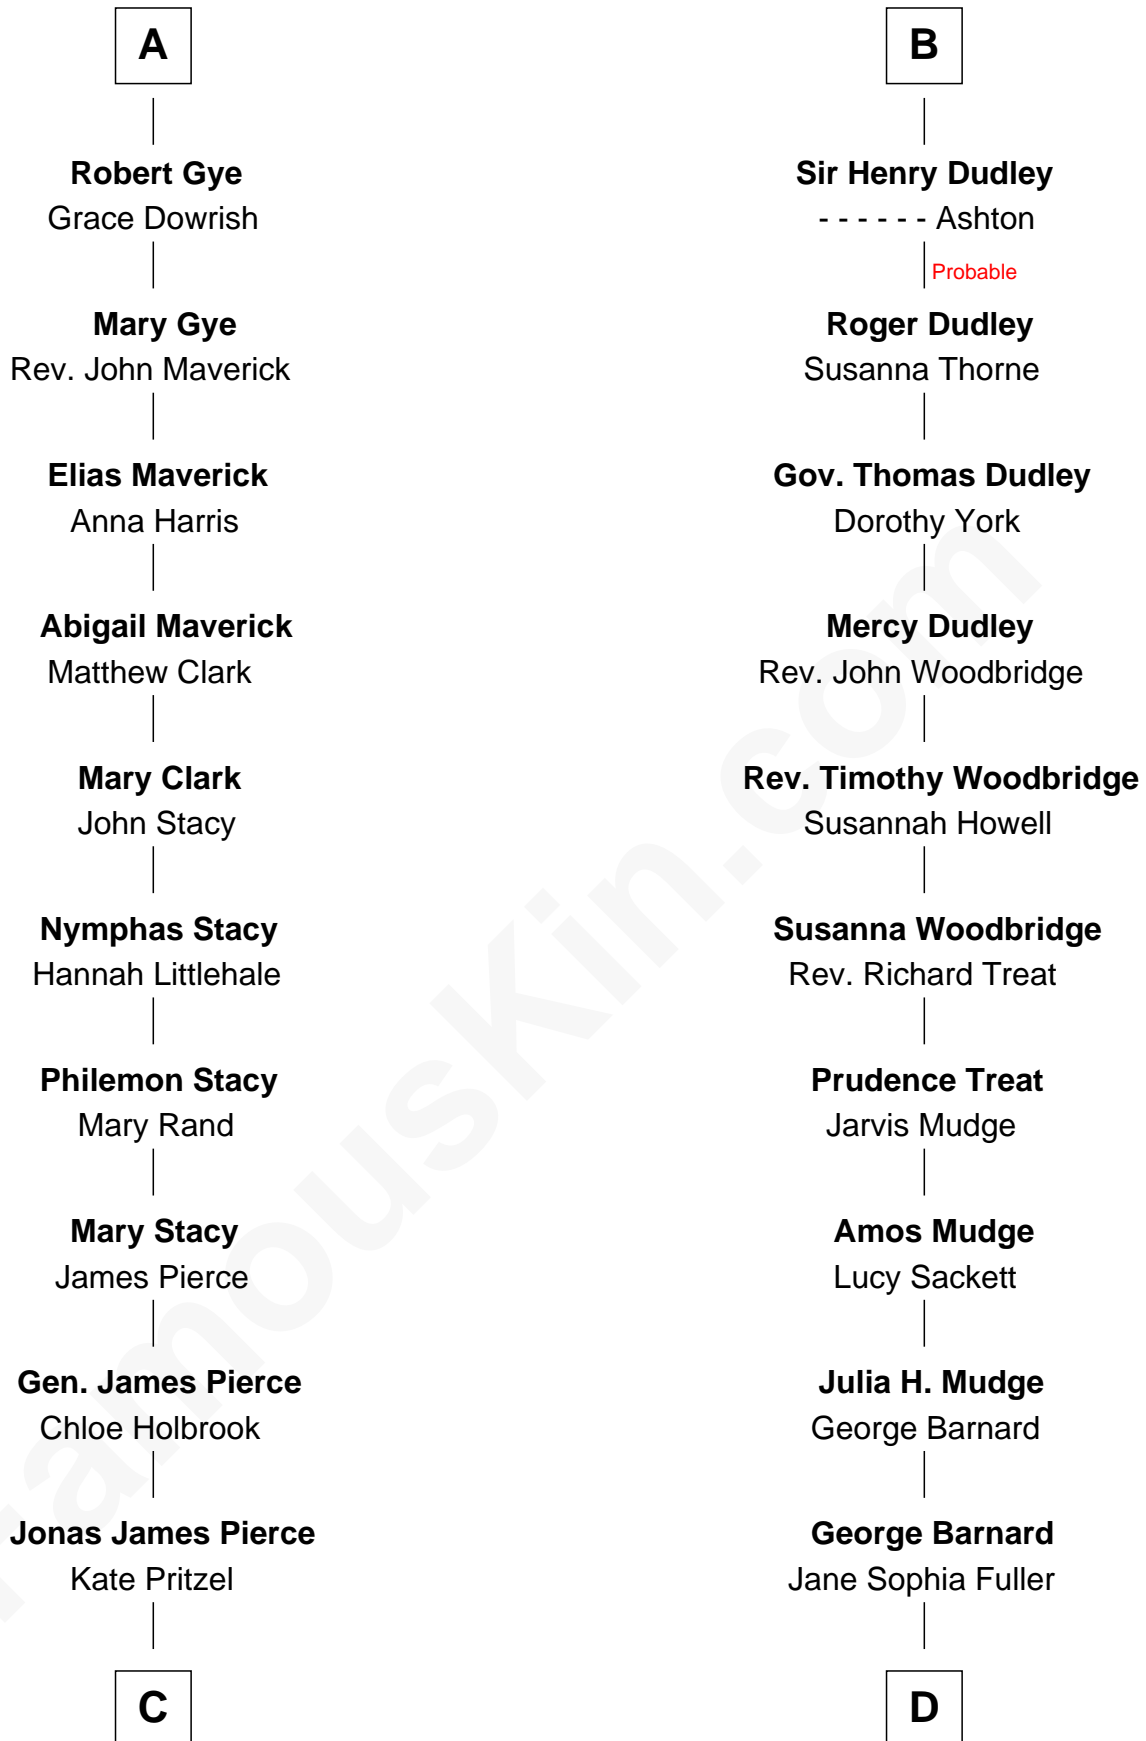

# FamousKin.com Relationship Chart of

**George W. Bush**  
43rd U.S. President

19th cousin 1 time removed of

**Dick Clark**  
Radio and TV Host

**Edmund Fitzalan**  
Alice de Warenne

Dick Clark photo by [Alan Light](#) [\(CC BY 2.0\)](#)