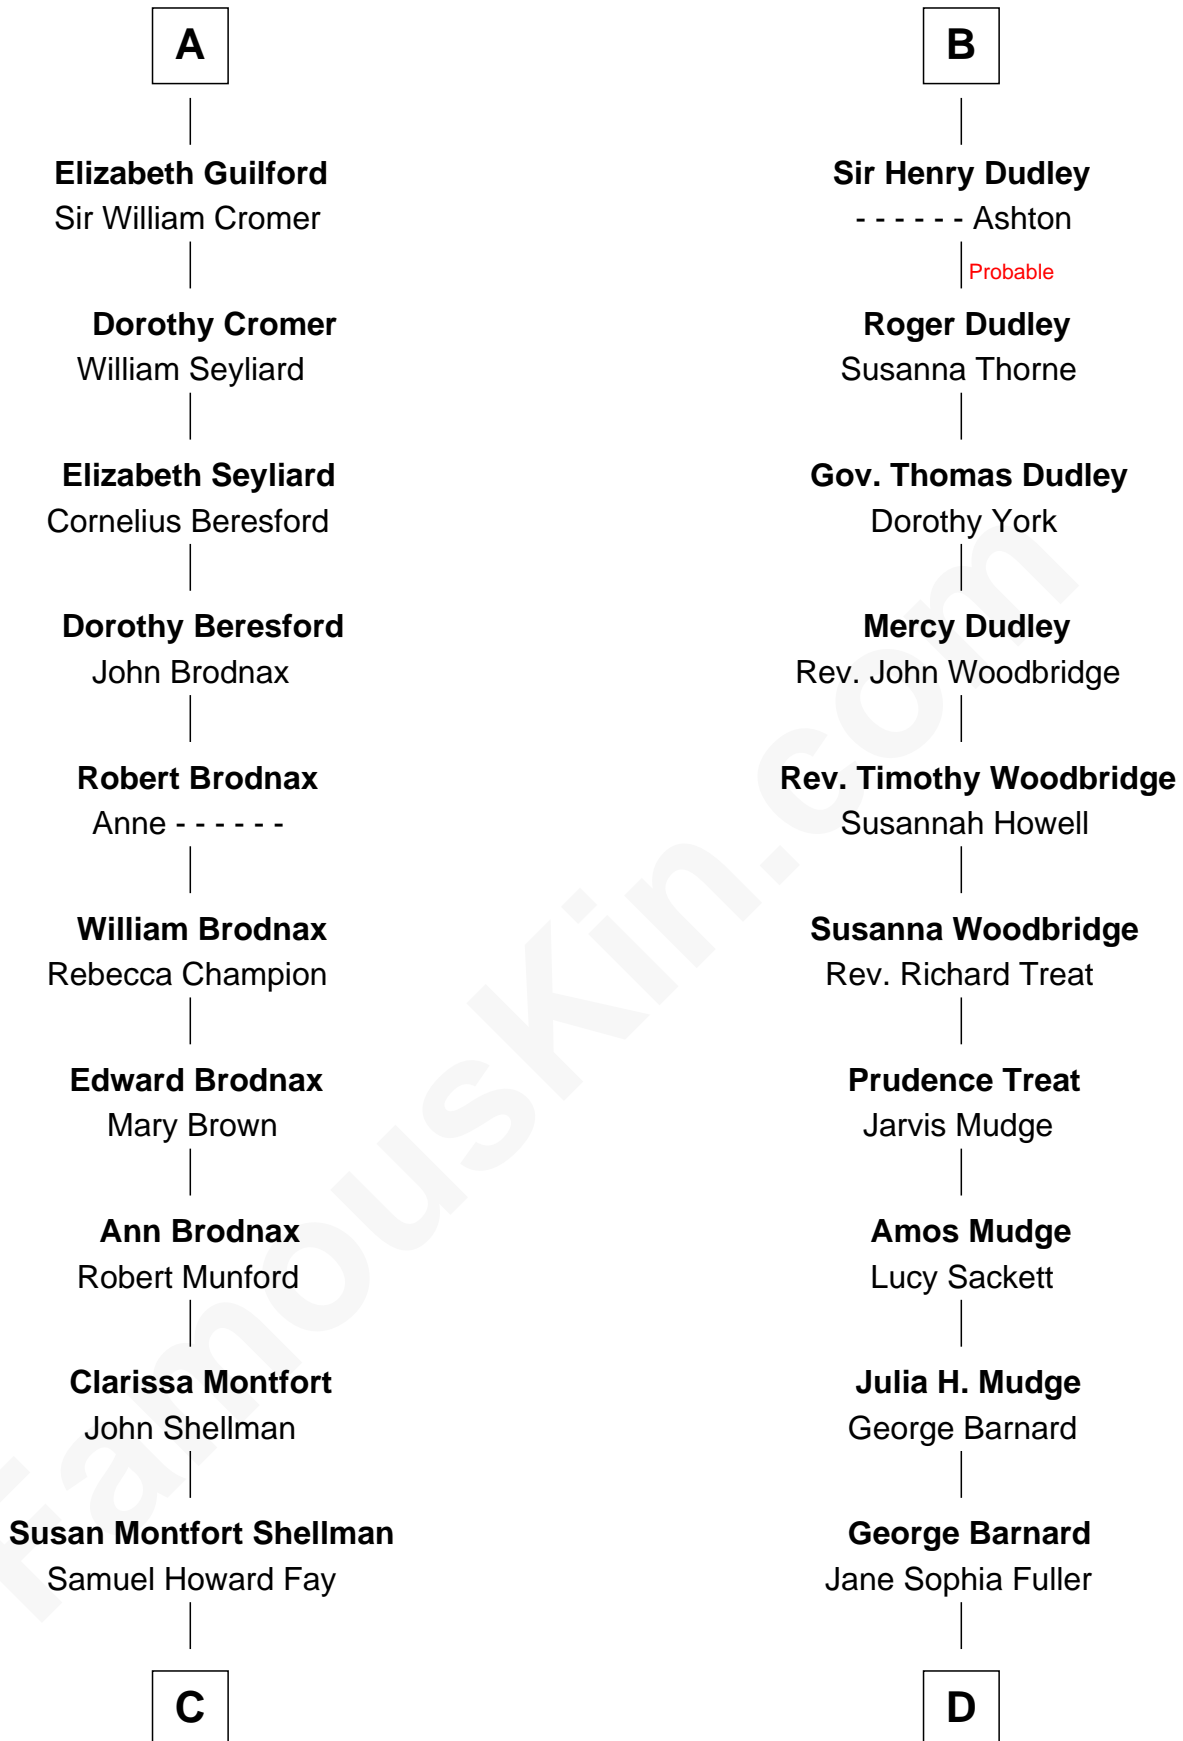

FamousKin.com
Relationship Chart of
George W. Bush
43rd U.S. President

19th cousin 2 times removed of
Dick Clark
Radio and TV Host

Sir Robert de Holland
 Maude la Zouche

C

Harriet Eleanor Fay
Rev. James Smith Bush

Samuel Prescott Bush
Flora Sheldon

Prescott Sheldon Bush
Dorothy Wear Walker

George Herbert Walker Bush
Barbara Pierce

George W. Bush
43rd U.S. President

D

Charles Fuller Barnard
Anna May Aldridge

Julia Fuller Barnard
Richard Augustus Clark