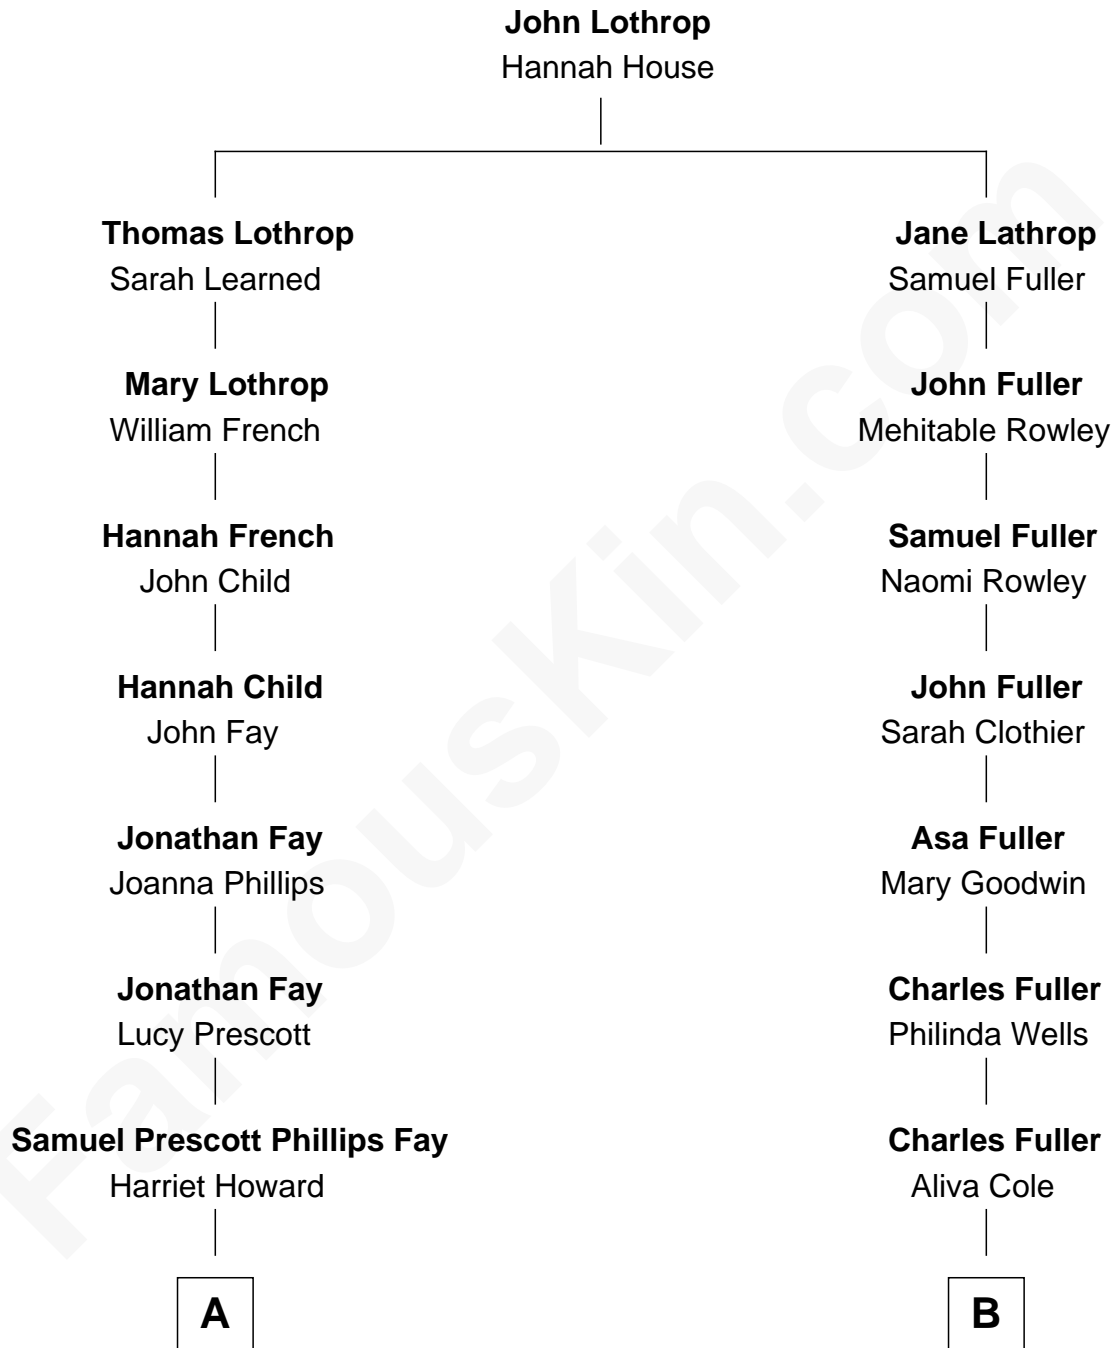

FamousKin.com
Relationship Chart of
George W. Bush
43rd U.S. President

10th cousin 2 times removed of
Dick Clark
Radio and TV Host

A

Samuel Howard Fay
Susan Montfort Shellman

Harriet Eleanor Fay
Rev. James Smith Bush

Samuel Prescott Bush
Flora Sheldon

Prescott Sheldon Bush
Dorothy Wear Walker

George Herbert Walker Bush
Barbara Pierce

George W. Bush
43rd U.S. President

B

Jane Sophia Fuller
George Barnard

Charles Fuller Barnard
Anna May Aldridge

Julia Fuller Barnard
Richard Augustus Clark

Dick Clark
Radio and TV Host