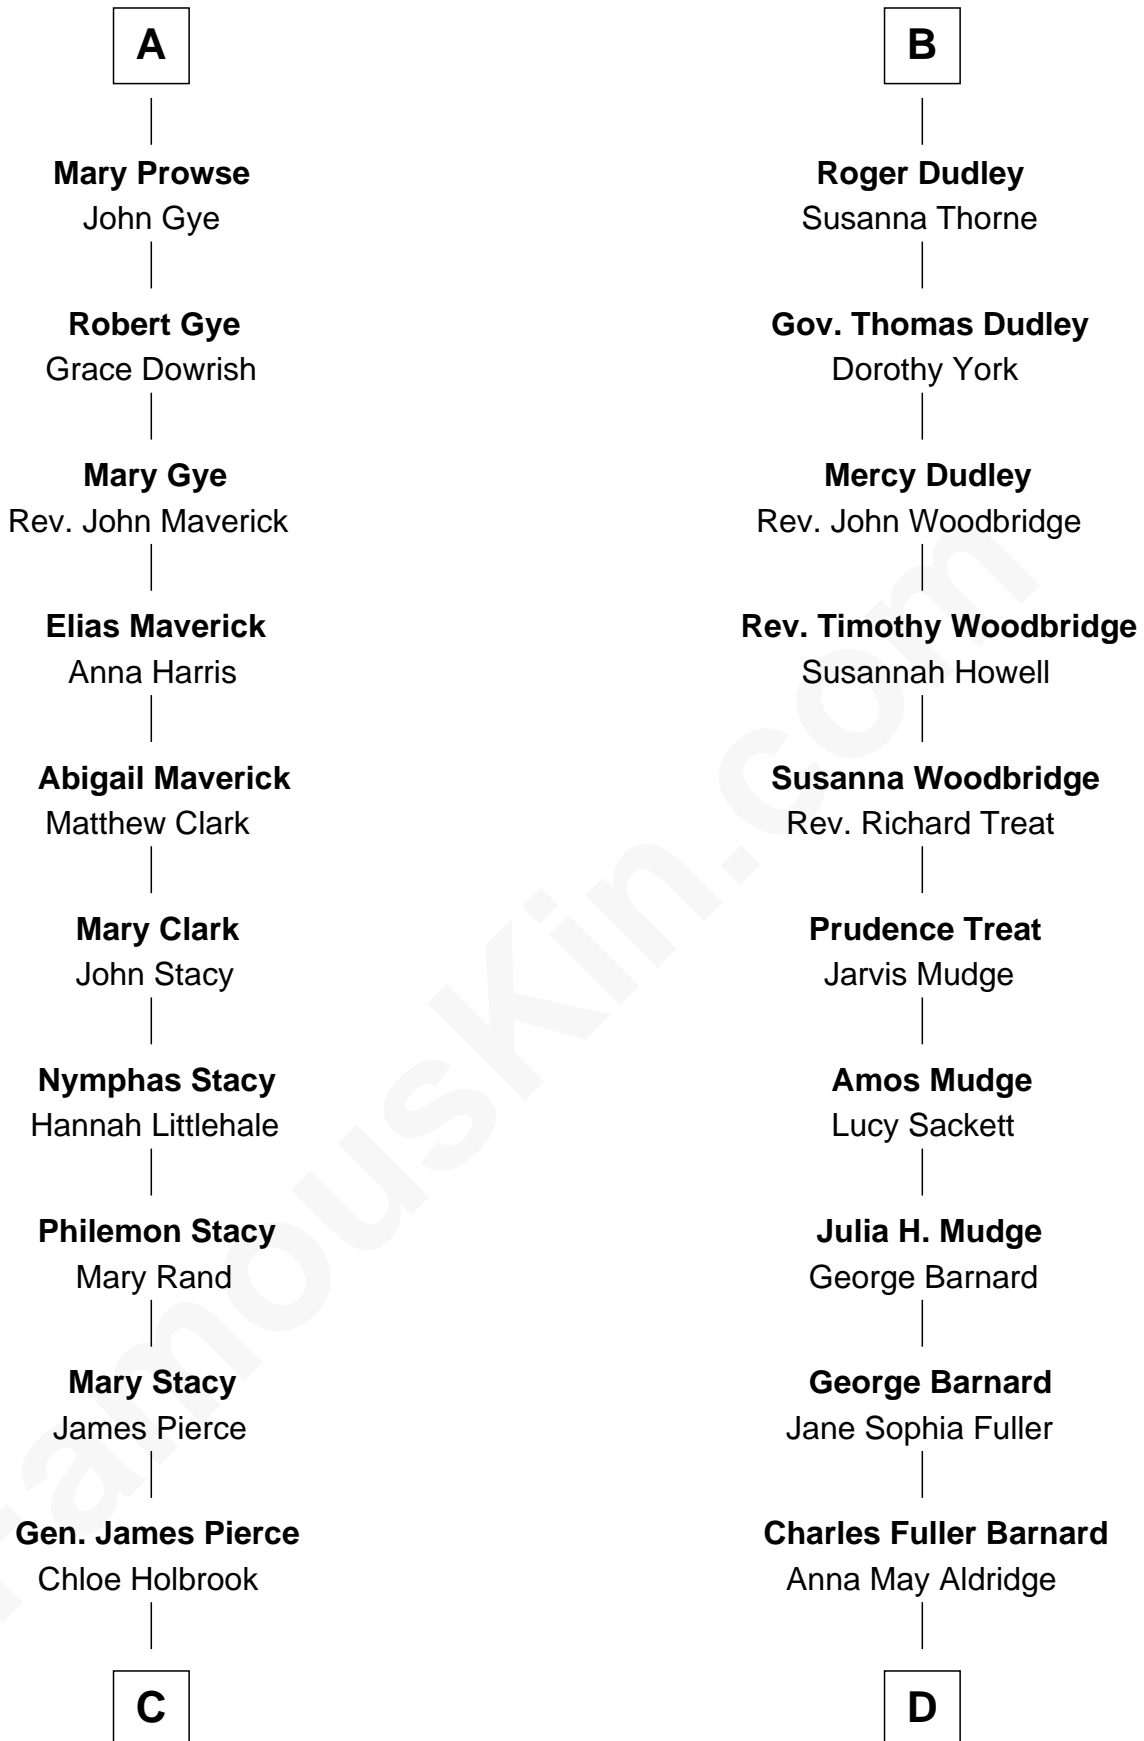

FamousKin.com
Relationship Chart of
George W. Bush
43rd U.S. President

18th cousin 3 times removed of
Dick Clark
Radio and TV Host

Sir Maurice de Berkeley
 Eve la Zouche

Dick Clark photo by [Alan Light](#) (CC BY 2.0)