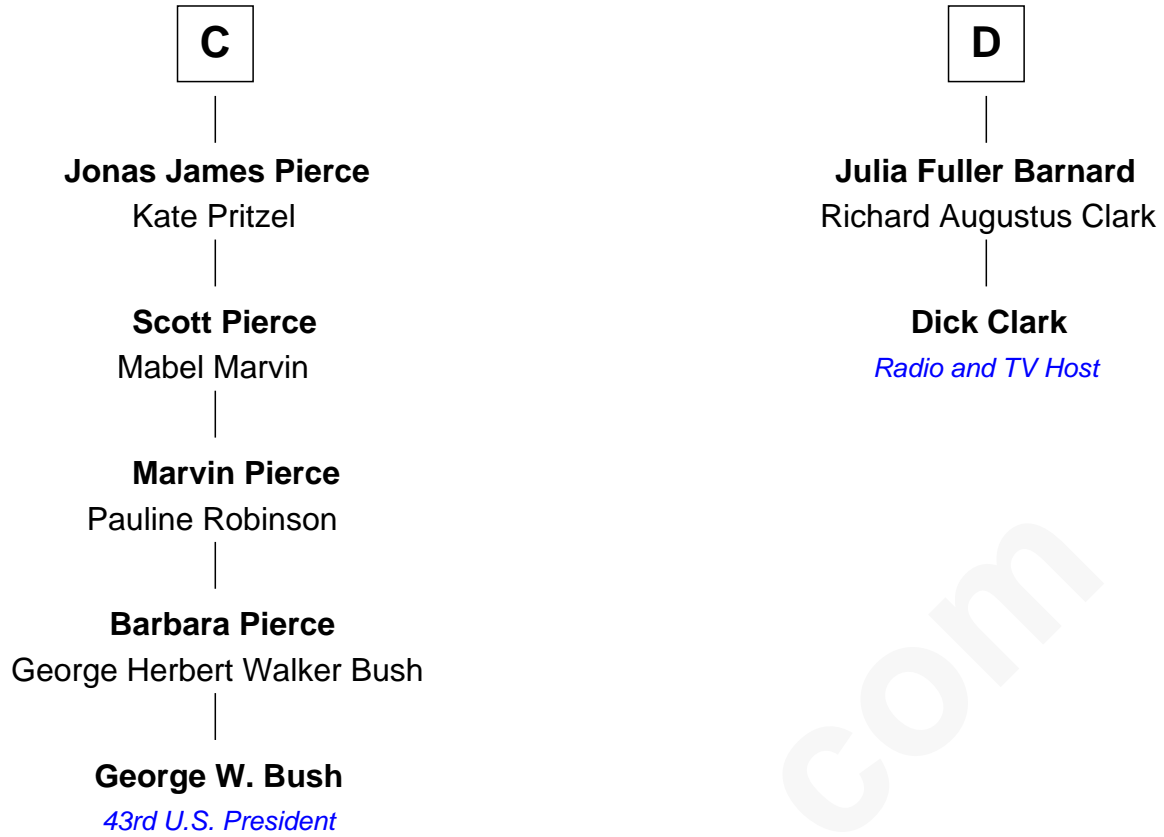

FamousKin.com
Relationship Chart of
George W. Bush
43rd U.S. President

18th cousin 3 times removed of
Dick Clark
Radio and TV Host

Sir Maurice de Berkeley
 Eve la Zouche

Dick Clark photo by [Alan Light](#) (CC BY 2.0)