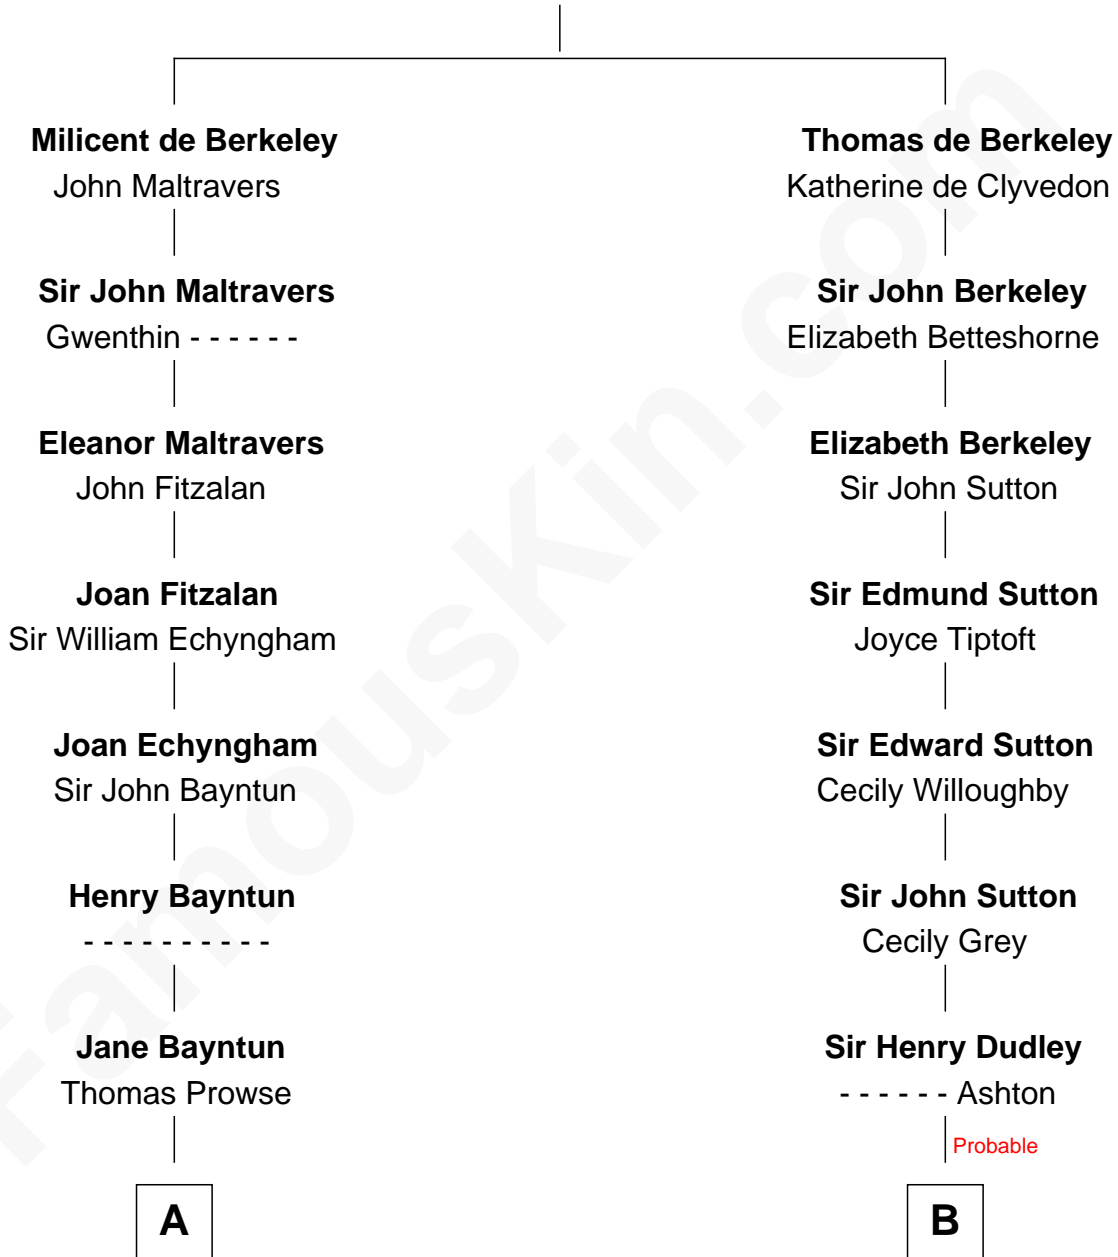

FamousKin.com
Relationship Chart of
George W. Bush
43rd U.S. President

18th cousin 3 times removed of
Dick Clark
Radio and TV Host

Sir Maurice de Berkeley
 Eve la Zouche

Dick Clark photo by [Alan Light](#) (CC BY 2.0)