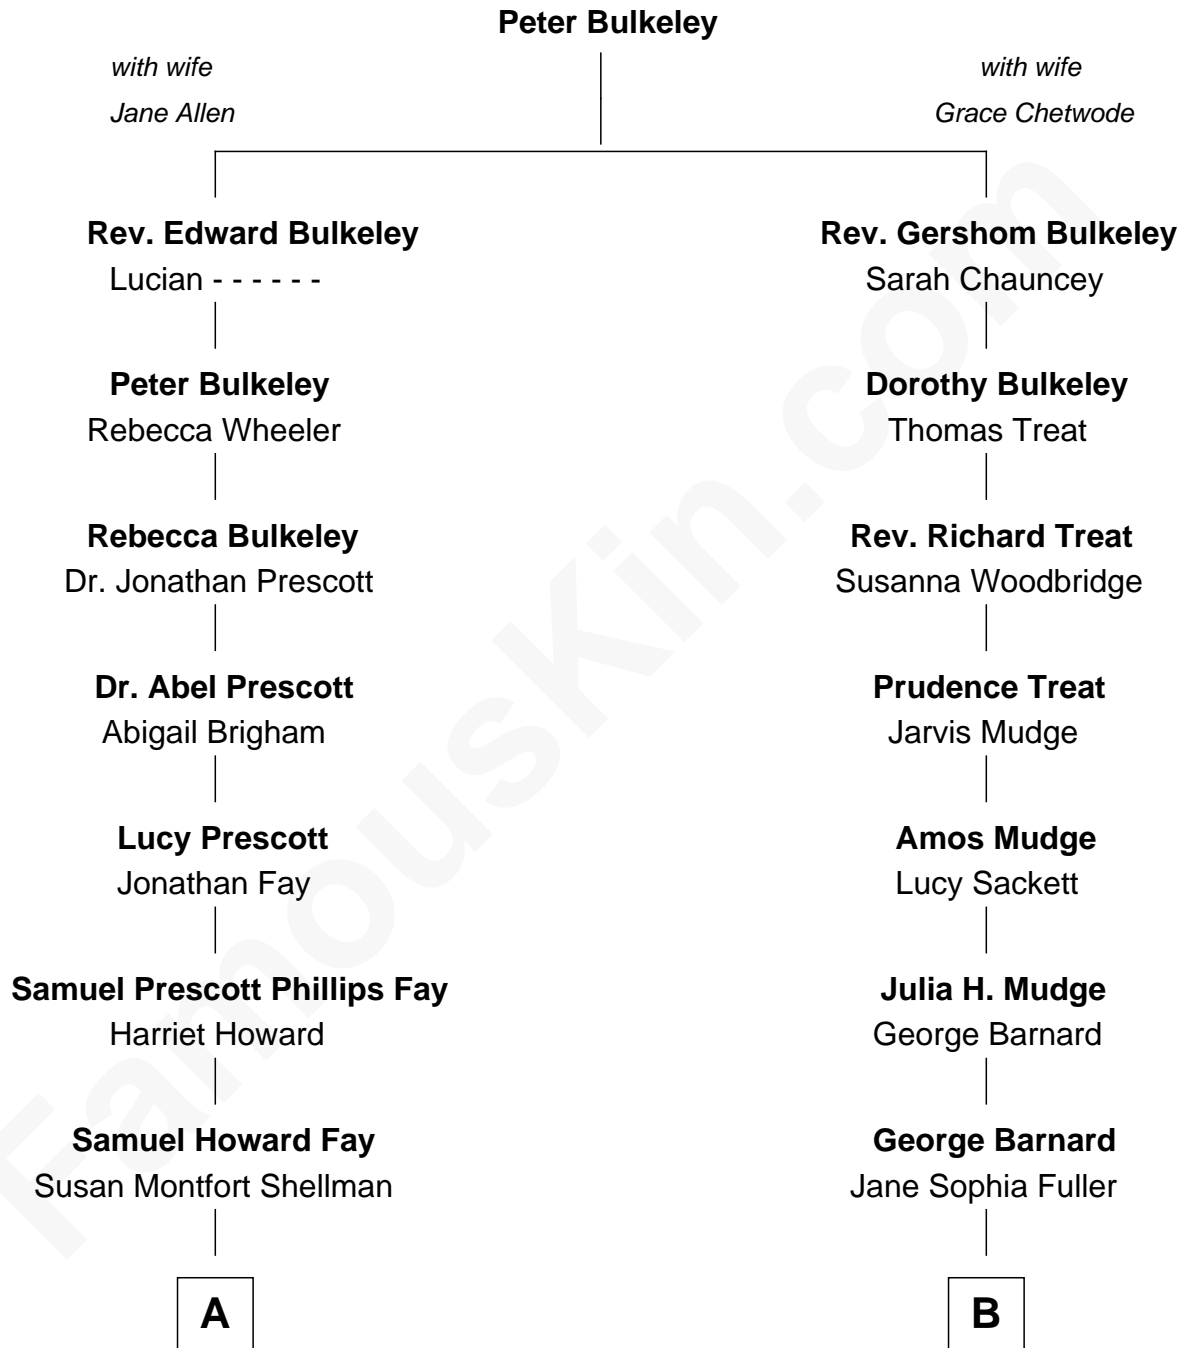

**FamousKin.com**  
**Relationship Chart of**  
**George W. Bush**  
*43rd U.S. President*

**9th cousin 2 times removed of**  
**Dick Clark**  
*Radio and TV Host*

**A**

**Harriet Eleanor Fay**  
Rev. James Smith Bush

**Samuel Prescott Bush**  
Flora Sheldon

**Prescott Sheldon Bush**  
Dorothy Wear Walker

**George Herbert Walker Bush**  
Barbara Pierce

**George W. Bush**  
*43rd U.S. President*

**B**

**Charles Fuller Barnard**  
Anna May Aldridge

**Julia Fuller Barnard**  
Richard Augustus Clark

**Dick Clark**  
*Radio and TV Host*