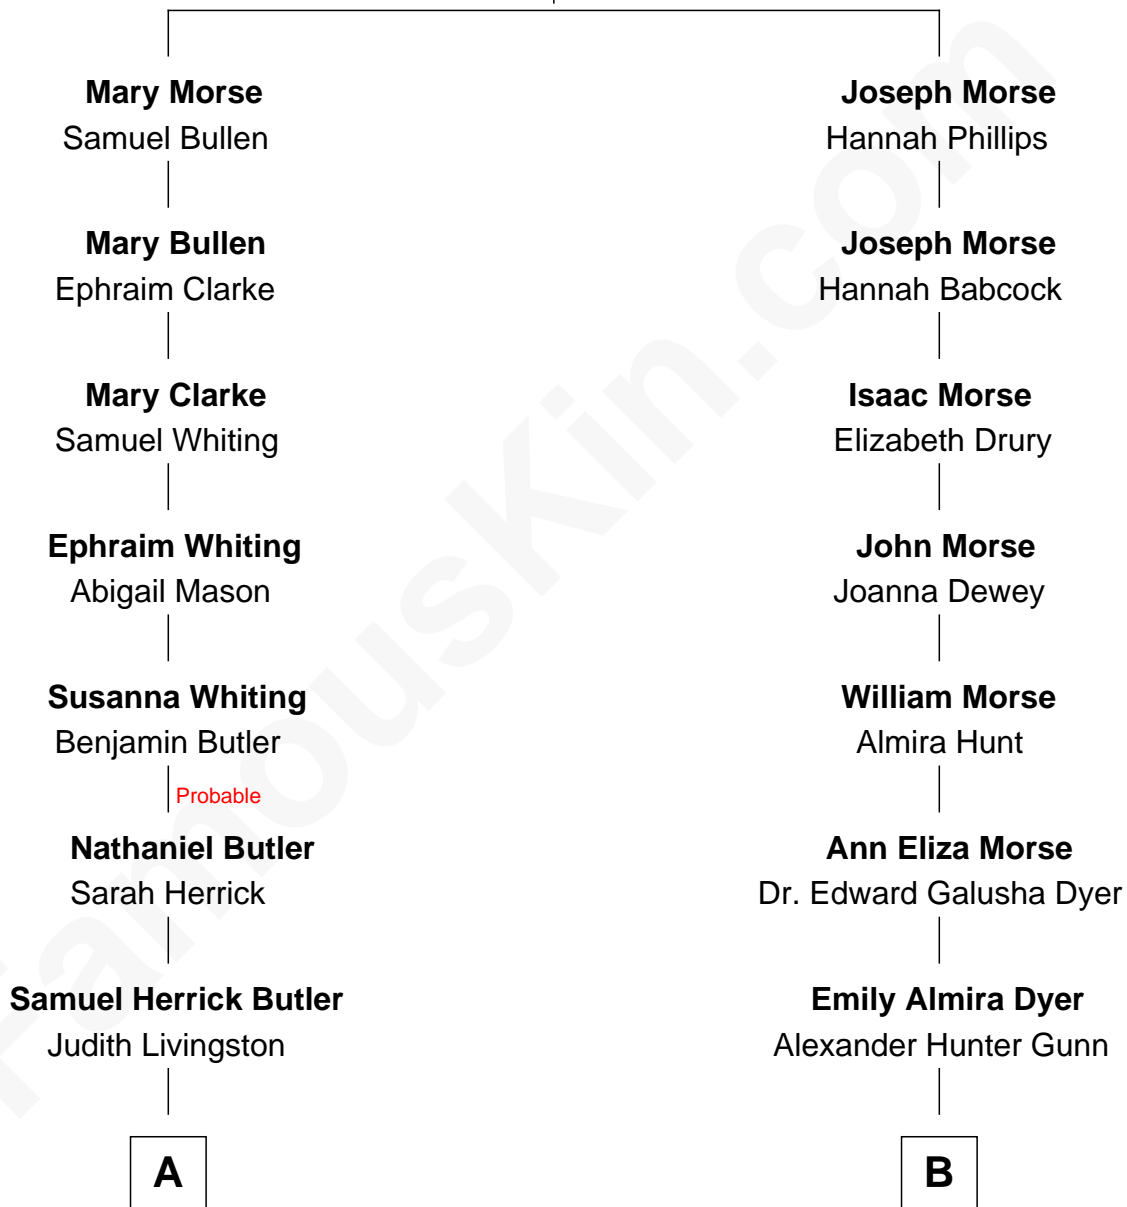

FamousKin.com Relationship Chart of

George W. Bush

43rd U.S. President

10th cousin 2 times removed of

Elisabeth Shue

TV and Movie Actress

Samuel Morse
Elizabeth Jasper

A

Cortland Philip Livingston Butler

Elizabeth Slade Pierce

Mary Elizabeth Butler

Robert Emmet Sheldon

Flora Sheldon

Samuel Prescott Bush

Prescott Sheldon Bush

Dorothy Wear Walker

George Herbert Walker Bush

Barbara Pierce

George W. Bush

43rd U.S. President

B

Alexander Hunter Gunn

Harriet Grace Brewster Willcox

Mary Brewster Gunn