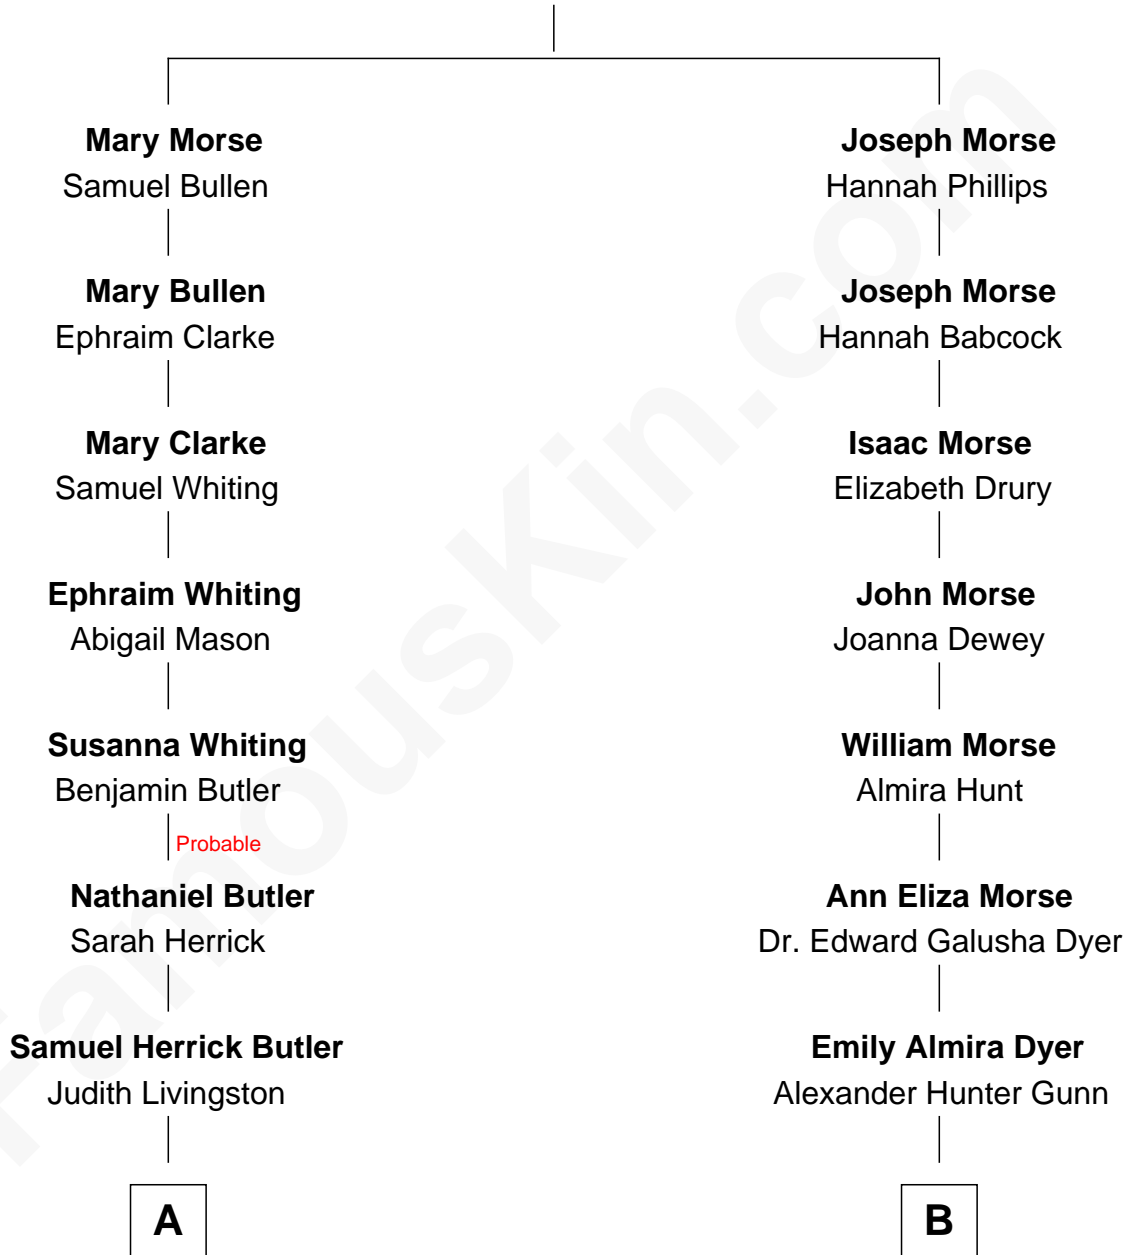

**FamousKin.com**  
**Relationship Chart of**  
**George W. Bush**  
*43rd U.S. President*

10th cousin 2 times removed of

**Andrew Shue**  
*TV Actor*

**Samuel Morse**  
 Elizabeth Jasper

**A**

**Cortland Philip Livingston Butler**

Elizabeth Slade Pierce

**Mary Elizabeth Butler**

Robert Emmet Sheldon

**Flora Sheldon**

Samuel Prescott Bush

**Prescott Sheldon Bush**

Dorothy Wear Walker

**George Herbert Walker Bush**

Barbara Pierce

**George W. Bush**

*43rd U.S. President*

**B**

**Alexander Hunter Gunn**

Harriet Grace Brewster Willcox

**Mary Brewster Gunn**

Adoniram Judson Wells