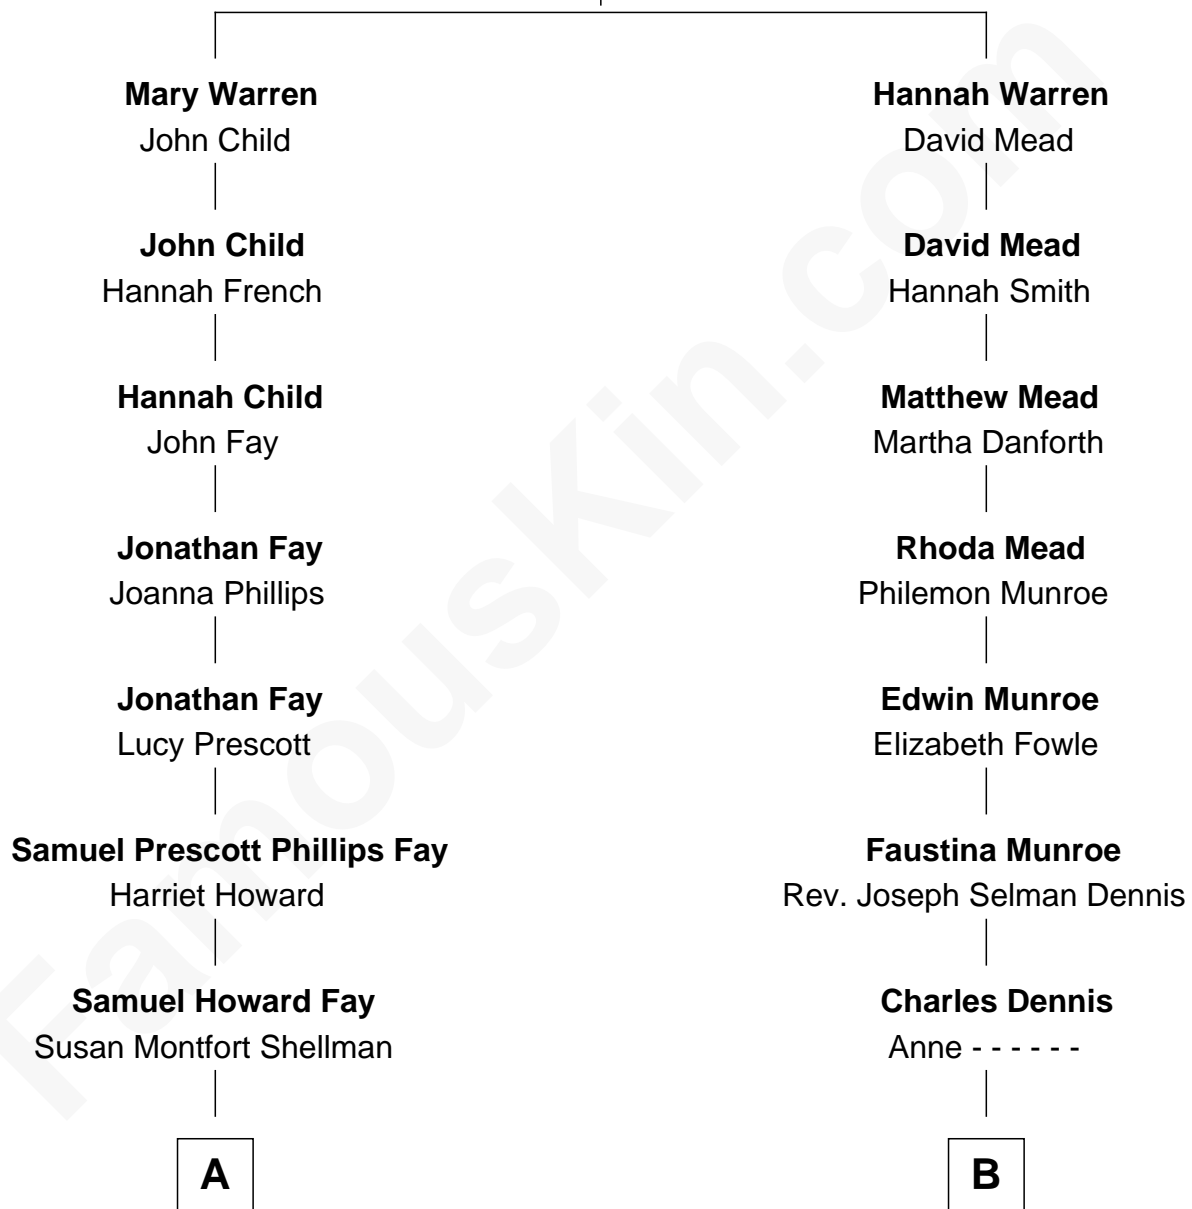

# FamousKin.com Relationship Chart of

**George W. Bush**

*43rd U.S. President*

9th cousin 2 times removed of

**Nathaniel Philbrick**

*Author of In the Heart of the Sea*

**Daniel Warren**

Mary Barron

**A**

**Harriet Eleanor Fay**  
Rev. James Smith Bush

**Samuel Prescott Bush**  
Flora Sheldon

**Prescott Sheldon Bush**  
Dorothy Wear Walker

**George Herbert Walker Bush**  
Barbara Pierce

**George W. Bush**  
*43rd U.S. President*