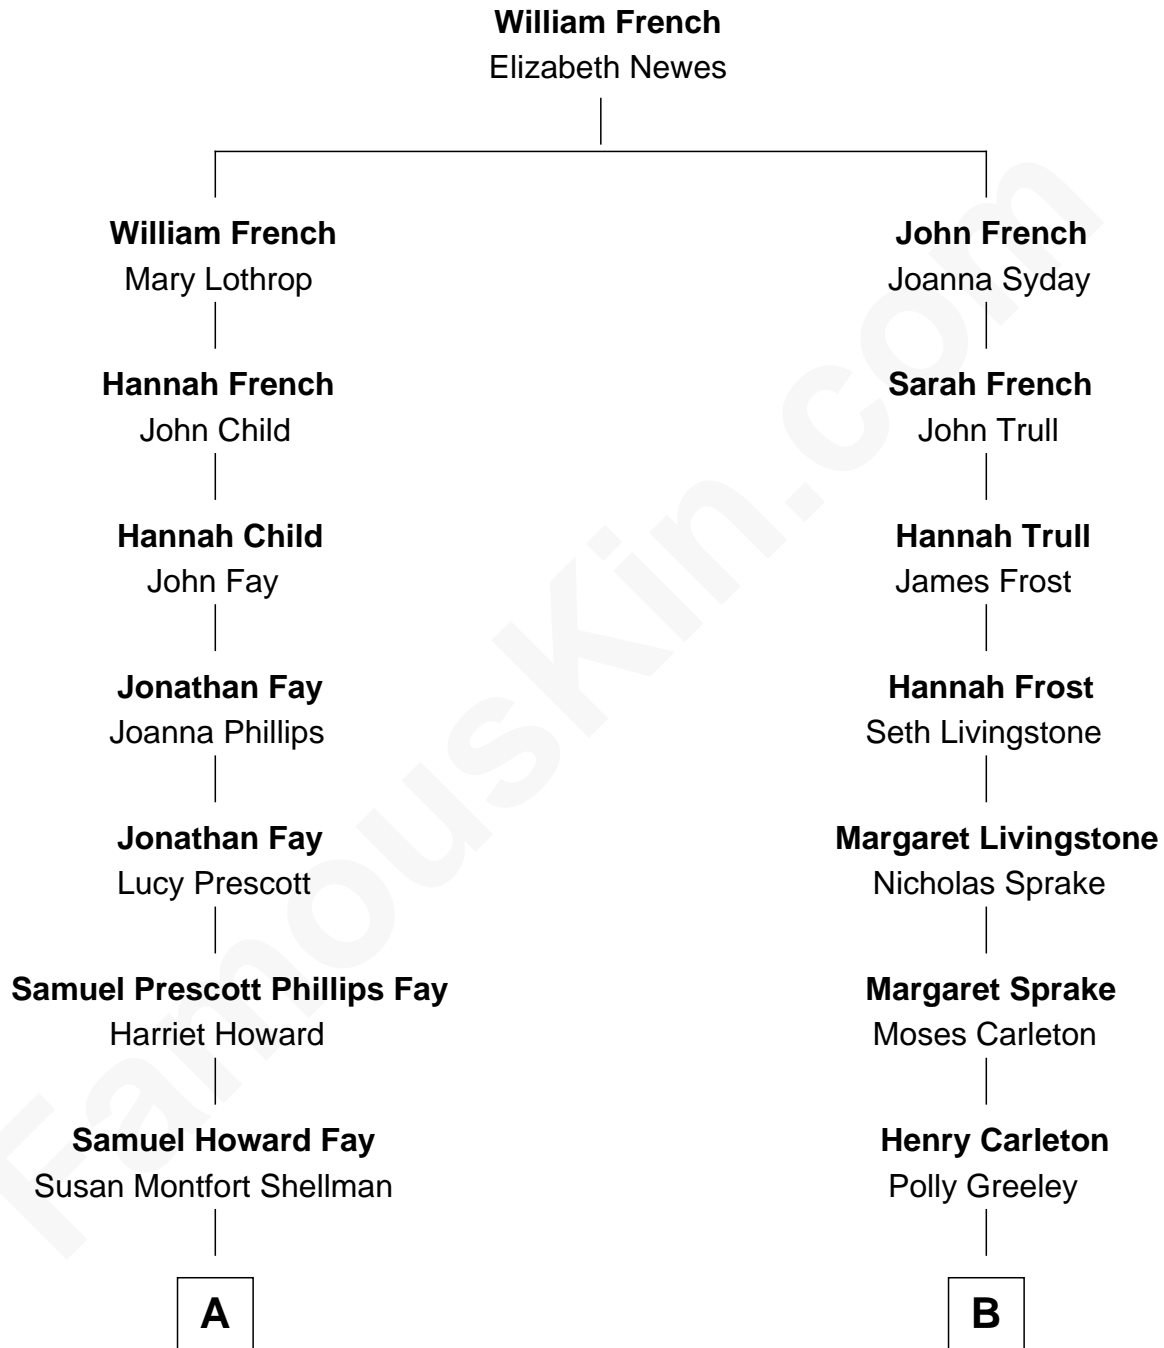

FamousKin.com Relationship Chart of

George W. Bush

43rd U.S. President

8th cousin 3 times removed of

Charles A. Pillsbury

Co-Founder of C.A. Pillsbury Co.

A

Harriet Eleanor Fay
Rev. James Smith Bush

Samuel Prescott Bush
Flora Sheldon

Prescott Sheldon Bush
Dorothy Wear Walker

George Herbert Walker Bush
Barbara Pierce

George W. Bush
43rd U.S. President

B

Margaret Sprague Carleton
George Alfred Pillsbury