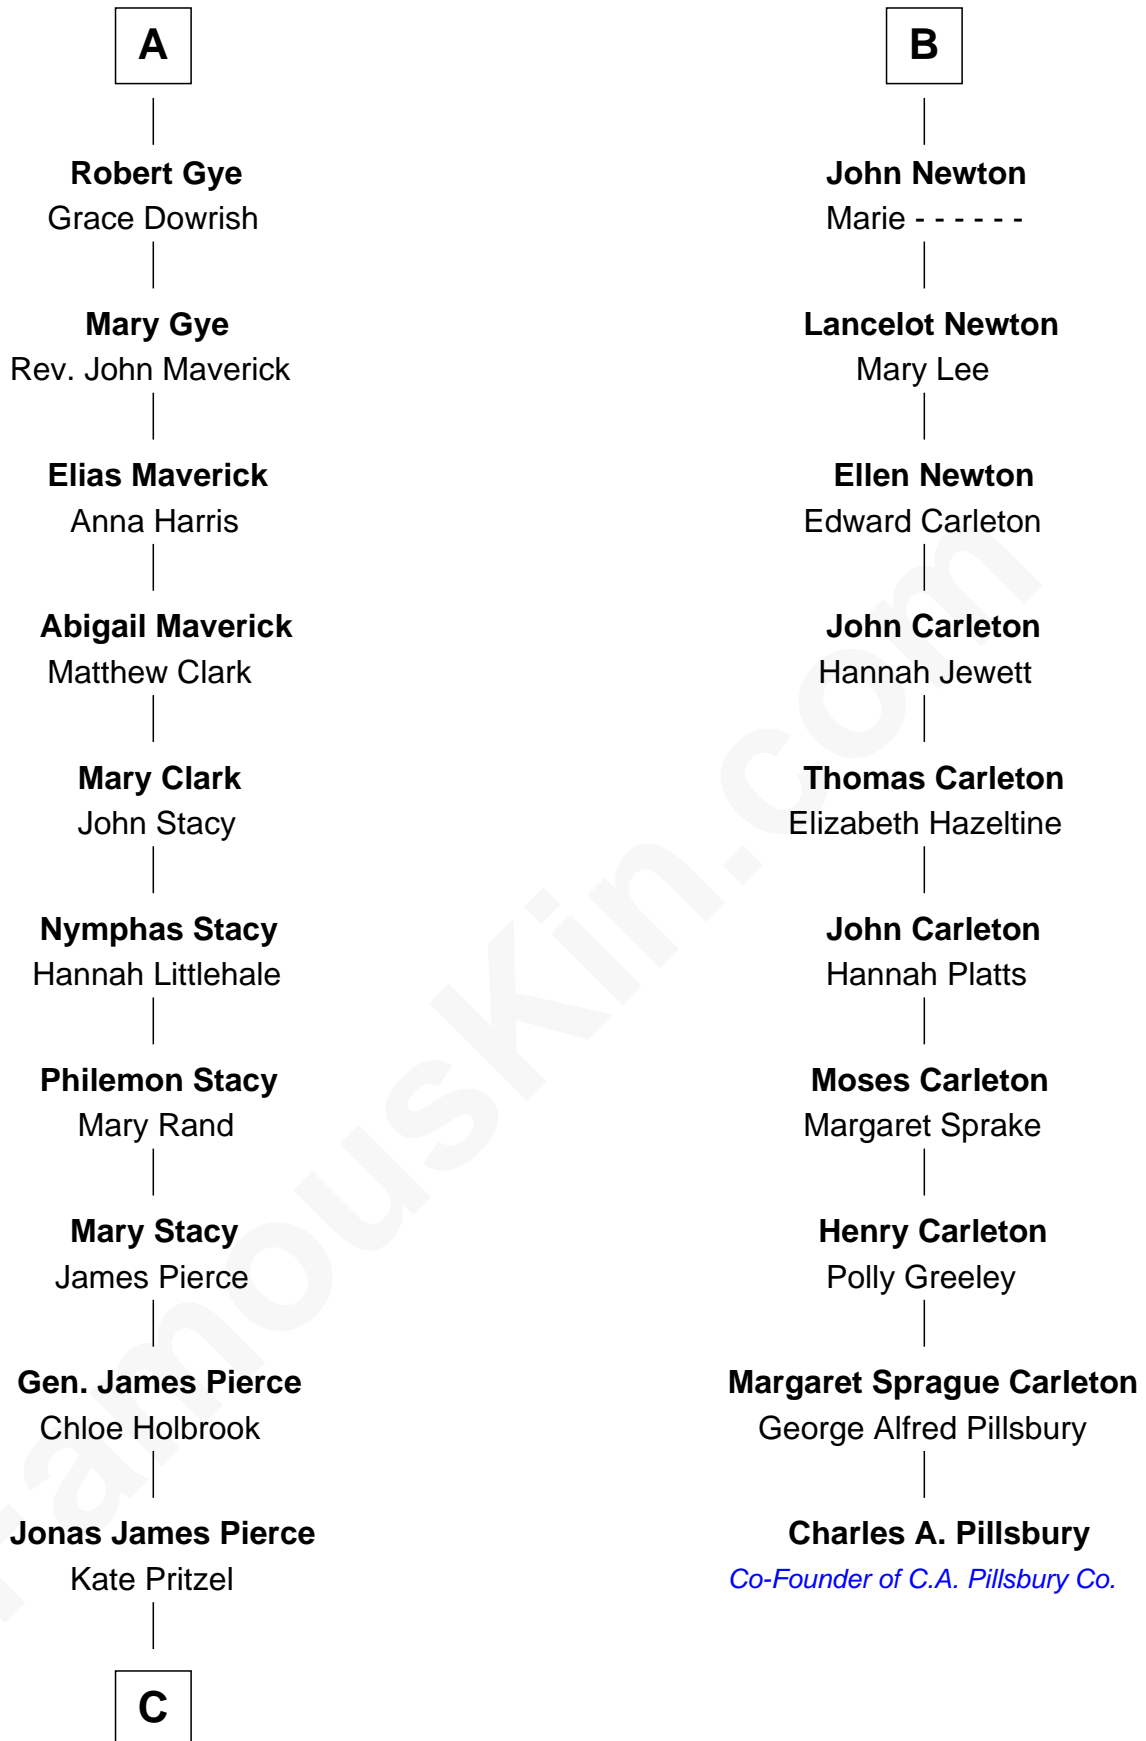

FamousKin.com
Relationship Chart of
George W. Bush
43rd U.S. President

16th cousin 4 times removed of

Charles A. Pillsbury
Co-Founder of C.A. Pillsbury Co.

Edmund Fitzalan
 Alice de Warenne

Richard Fitzalan
 Eleanor Plantagenet

Aline Fitzalan
 Sir Roger le Strange

John Fitzalan
 Eleanor Maltravers

Lucy le Strange
 Sir William Willoughby

Joan Fitzalan
 Sir William Echyngnam

Margery Willoughby
 Sir William FitzHugh

Joan Echyngnam
 Sir John Bayntun

Lora FitzHugh
 Sir John Constable

Henry Bayntun

Isabel Constable
 Stephen de Thorpe

Jane Bayntun
 Thomas Prowse

Margaret Thorpe
 John Newton

Mary Prowse
 John Gye

John Newton
 Margaret Grimston

A

B

C

—
Scott Pierce
Mabel Marvin

—
Marvin Pierce
Pauline Robinson

—
Barbara Pierce
George Herbert Walker Bush

—
George W. Bush
43rd U.S. President

FamousKin.com