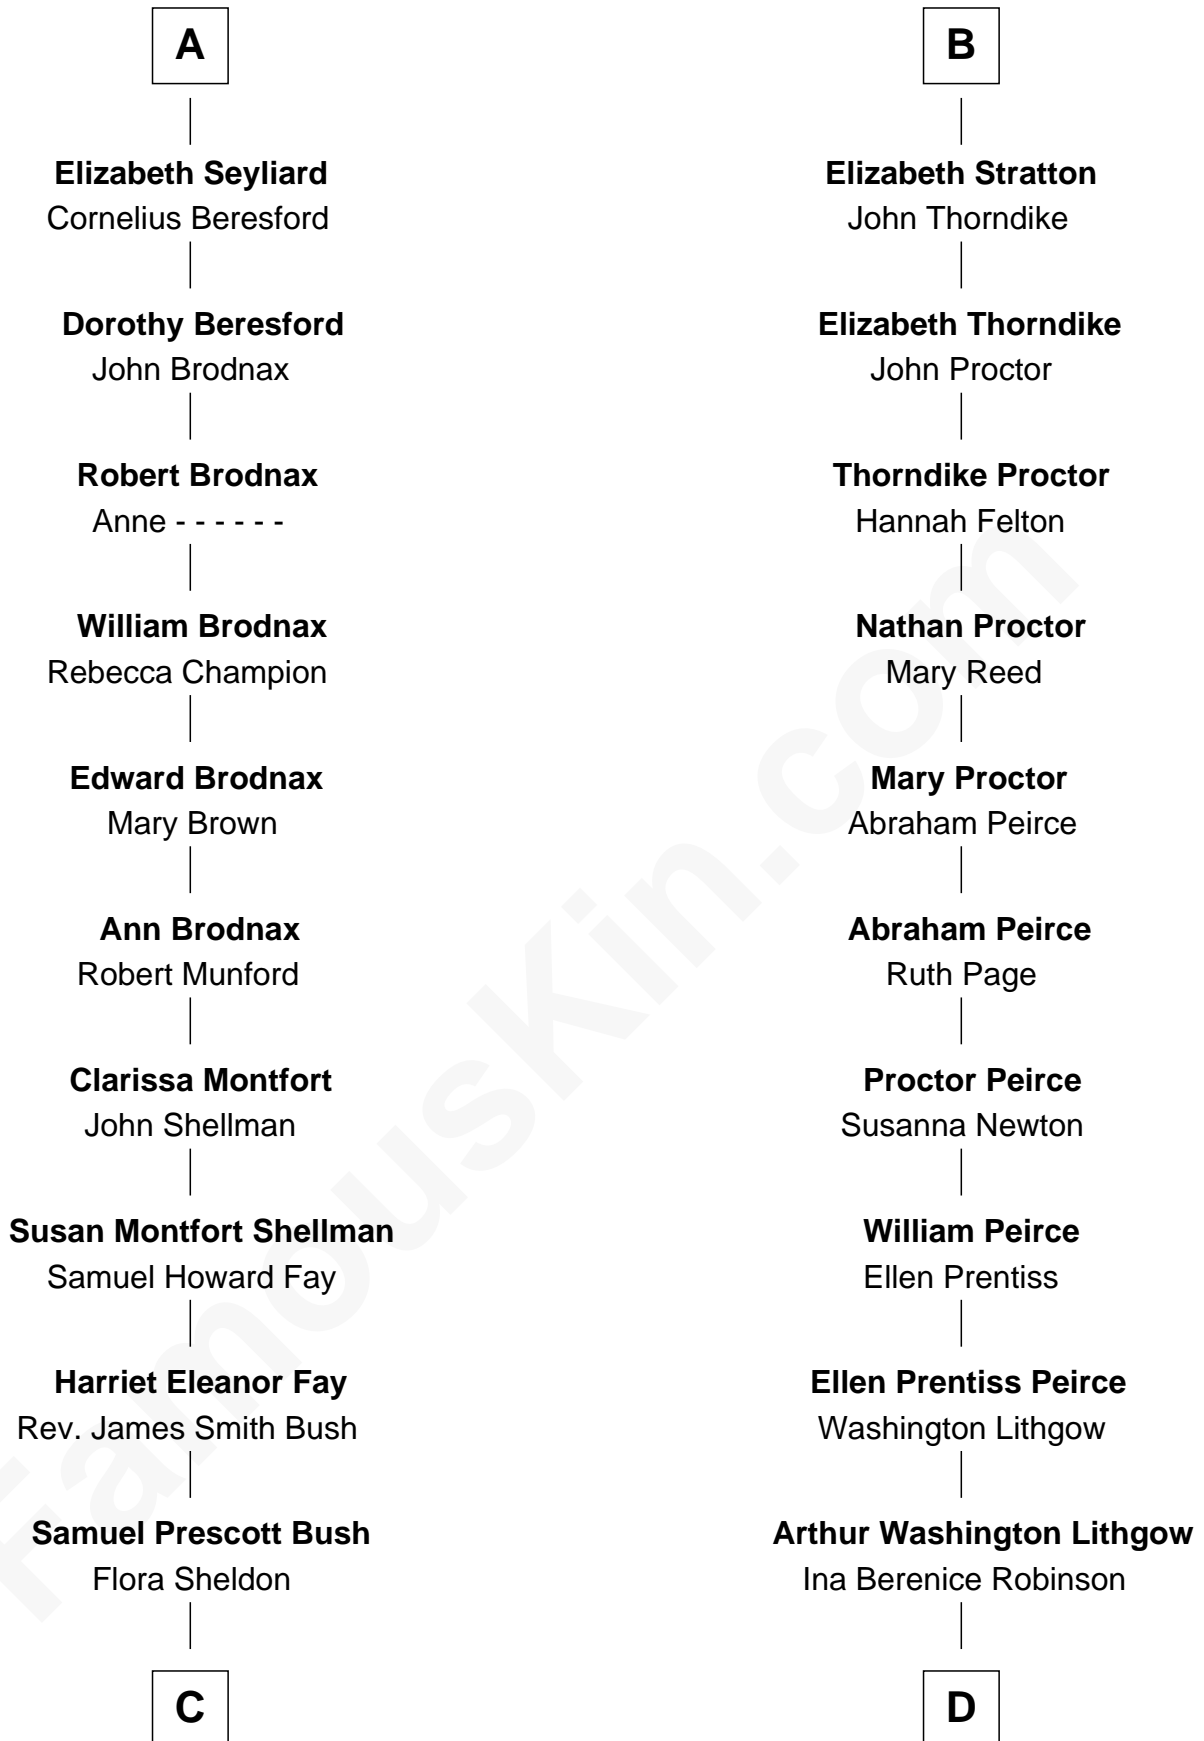

FamousKin.com
Relationship Chart of
George W. Bush
43rd U.S. President

18th cousin 1 time removed of
John Lithgow
Stage, TV, and Movie Actor

FamousKin.com