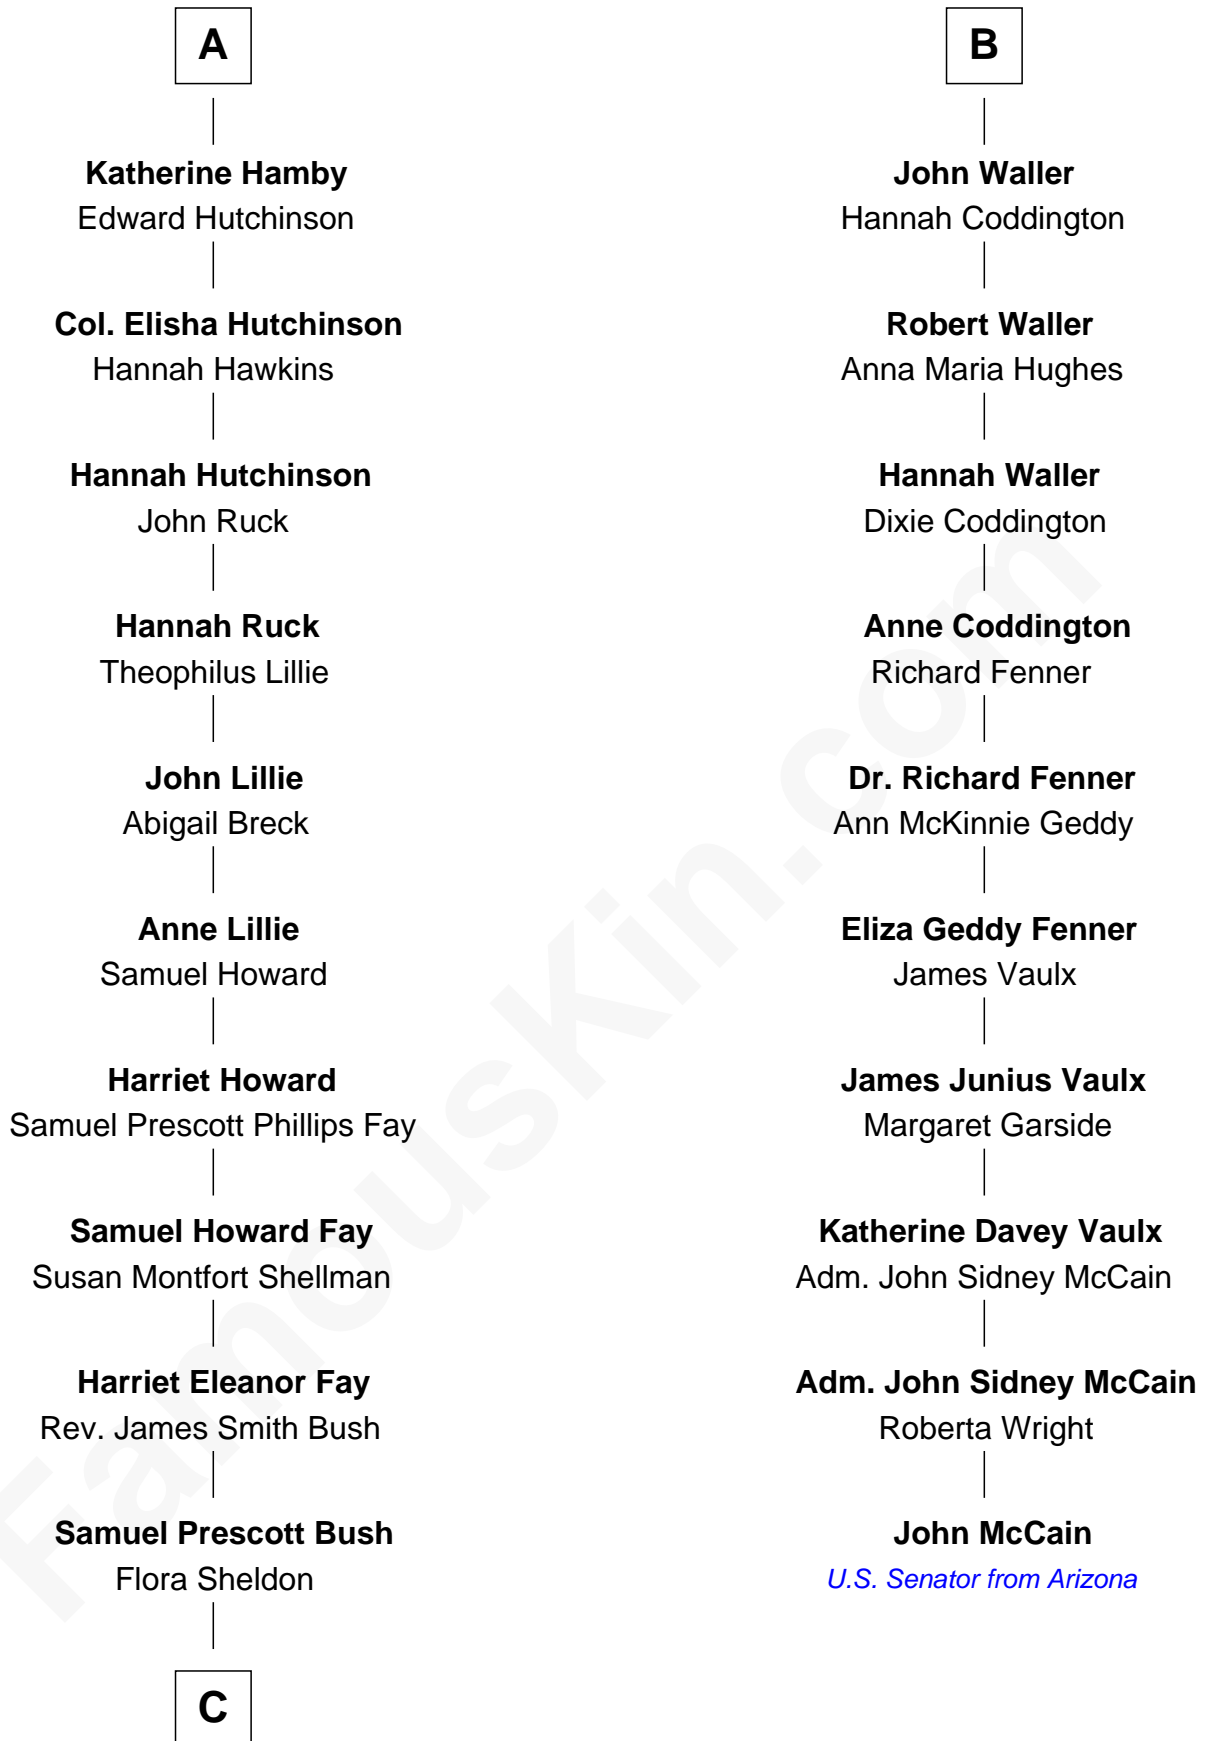

FamousKin.com
Relationship Chart of
George W. Bush
43rd U.S. President

16th cousin 3 times removed of
John McCain
U.S. Senator from Arizona

Sir Baldwin Freville
 Maude le Scrope

Margaret Freville
 Sir Hugh Willoughby

Elizabeth Ferrers
 John Hampden

Eleanor Booth
 Edward Hamby

Griffith Hampden
 Anne Cave

William Hamby
 Margaret Blewett

Anne Hampden
 Robert Waller

Robert Hamby
 Elizabeth Arnold

Robert Thomas Waller

A

B

C

—
Prescott Sheldon Bush

Dorothy Wear Walker

—
George Herbert Walker Bush

Barbara Pierce

—
George W. Bush

43rd U.S. President