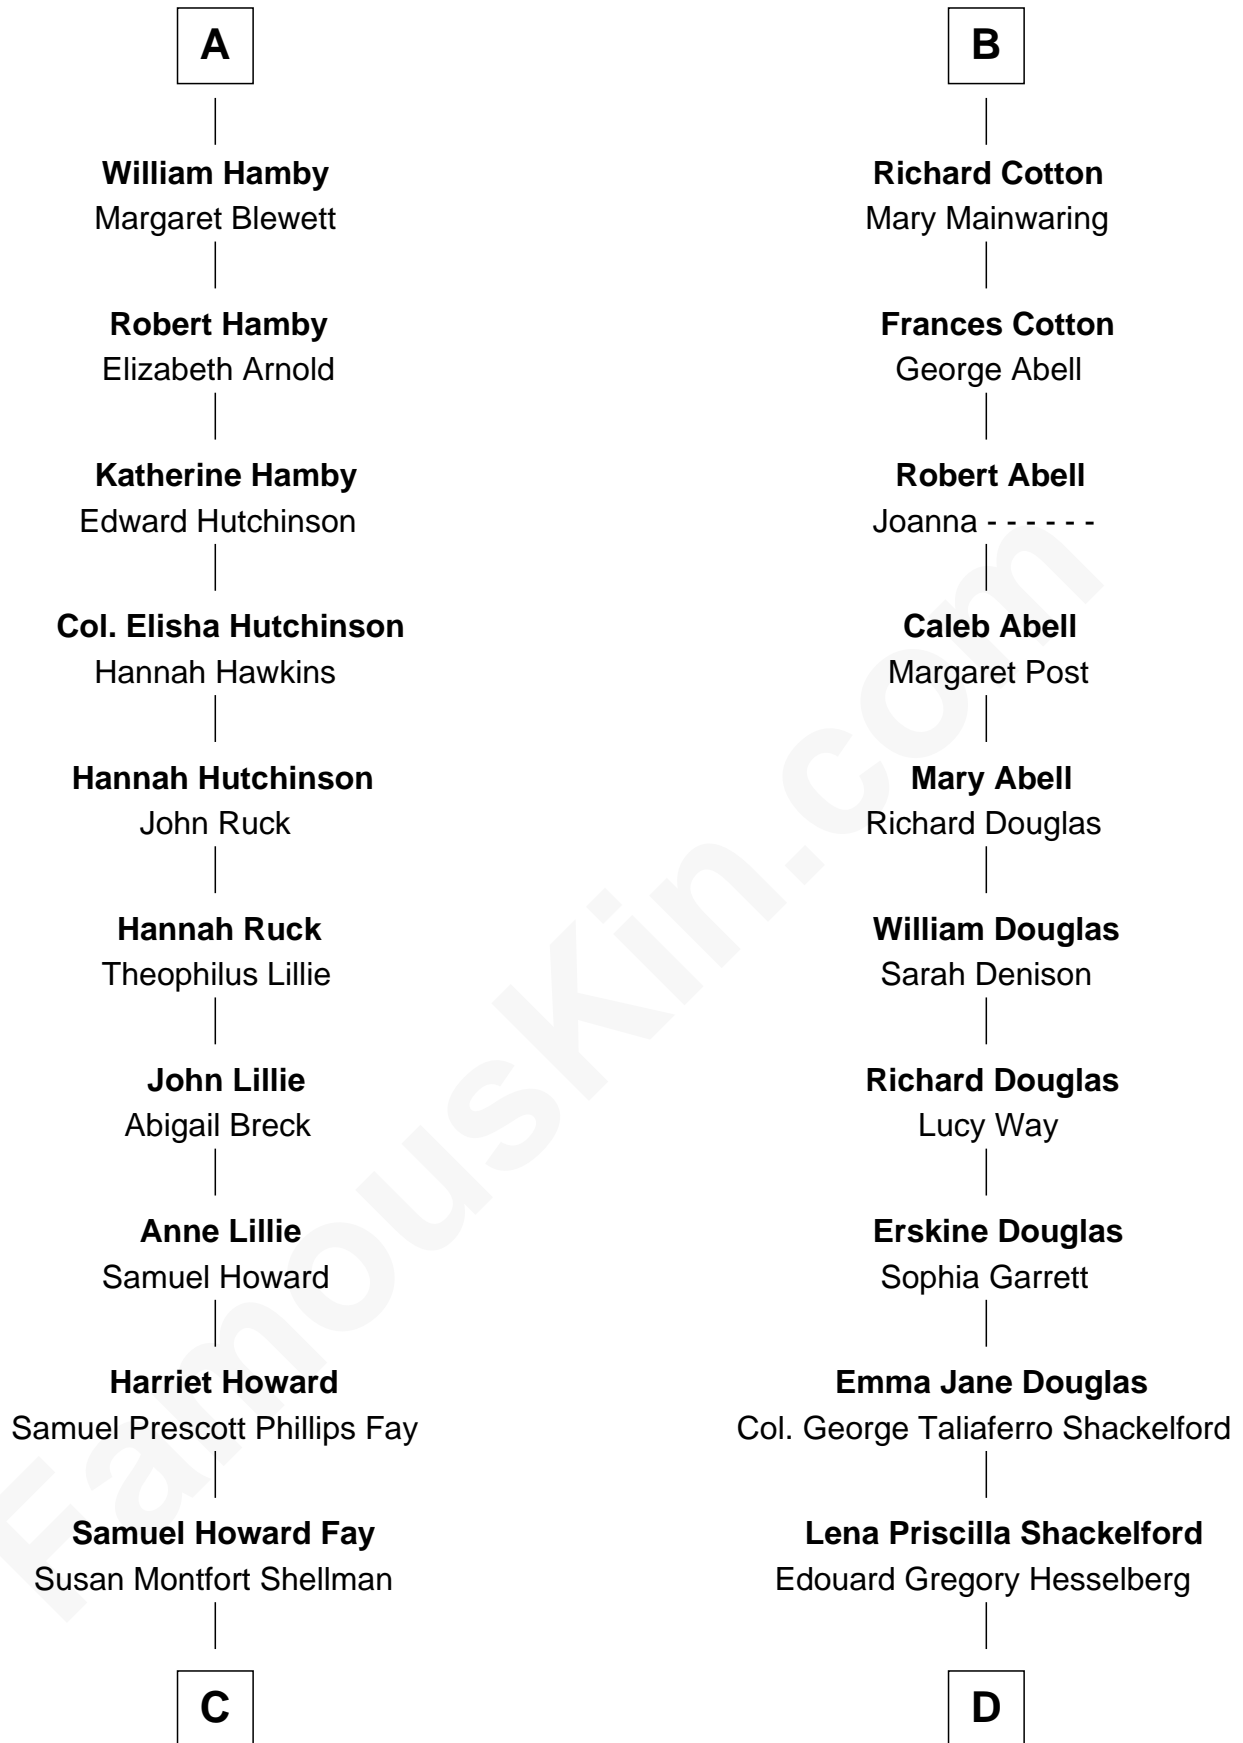

FamousKin.com Relationship Chart of

George W. Bush
43rd U.S. President

19th cousin 2 times removed of

Illeana Douglas
TV and Movie Actress

Sir Philip le Despencer
Joan de Cobham

C

Harriet Eleanor Fay
Rev. James Smith Bush

Samuel Prescott Bush
Flora Sheldon

Prescott Sheldon Bush
Dorothy Wear Walker

George Herbert Walker Bush
Barbara Pierce

George W. Bush
43rd U.S. President

D

Melvyn Edouard Hesselberg
Rosalind Hightower

Gregory Hesselberg
Joan Georgescu