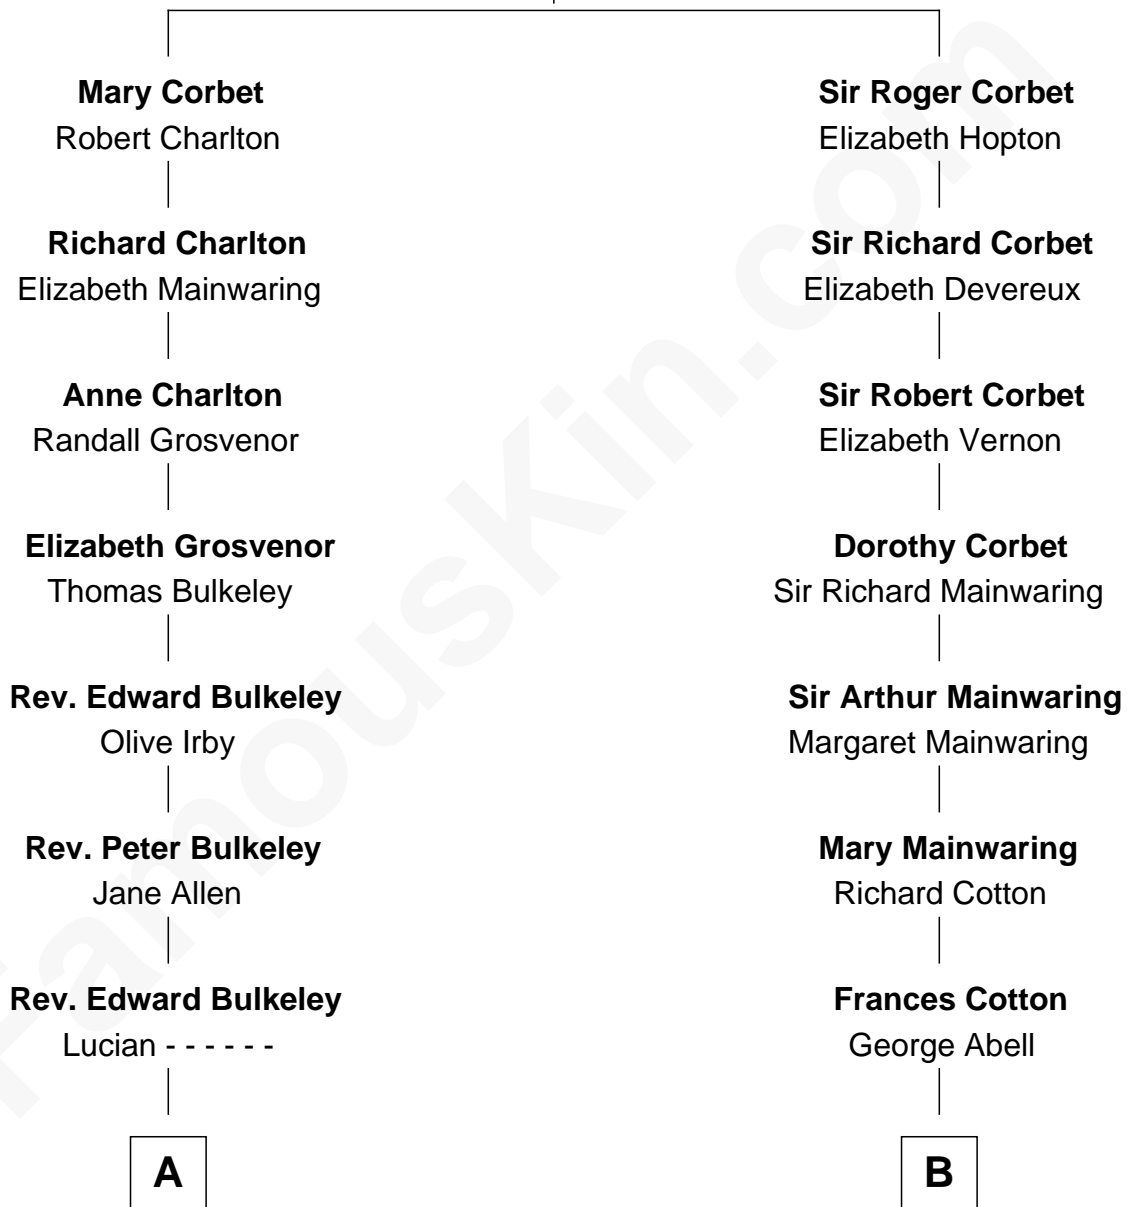

# FamousKin.com Relationship Chart of

**George W. Bush**  
43rd U.S. President

17th cousin of

**Illeana Douglas**  
TV and Movie Actress

**Sir Robert Corbet**  
Margaret - - - - -

Illeana Douglas photo by [Lan Bui](#) (CC BY-SA 2.0)