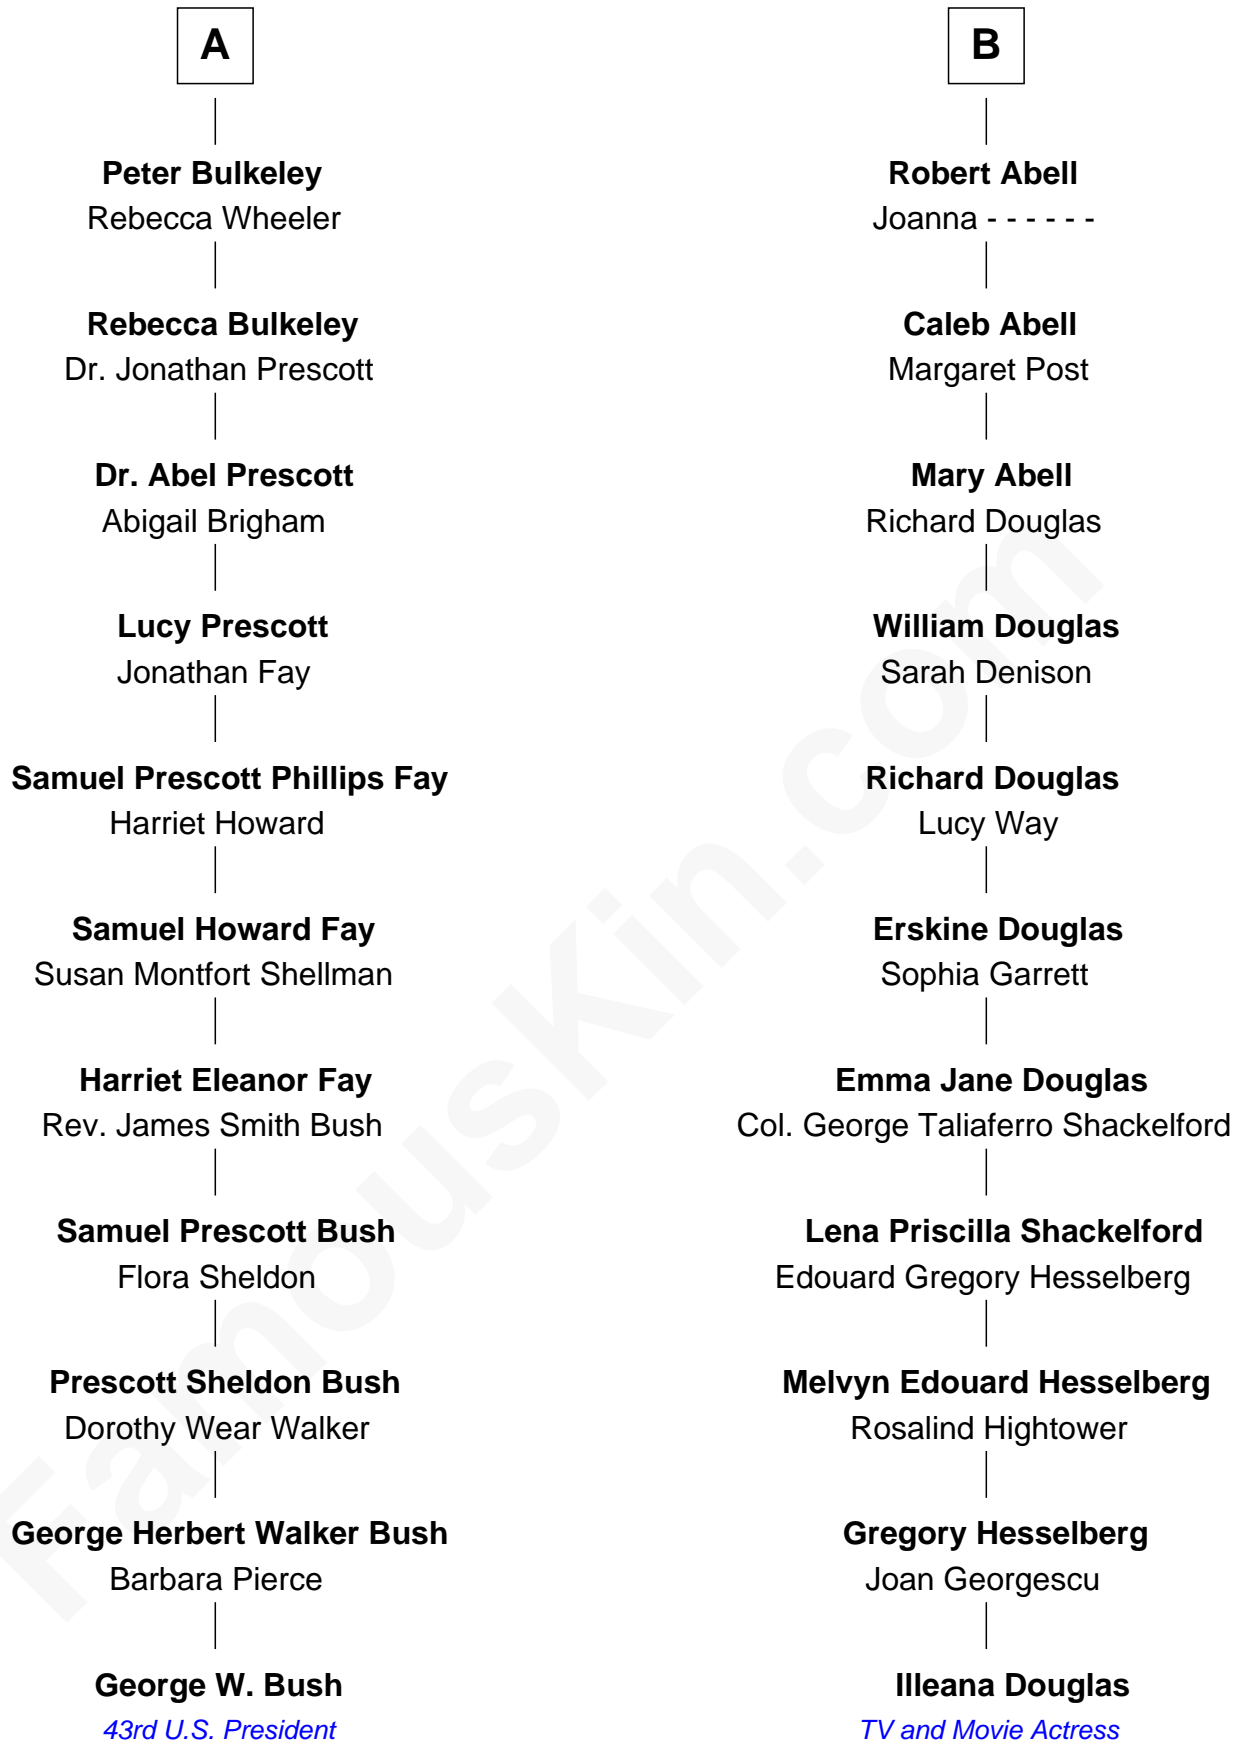

# FamousKin.com Relationship Chart of

**George W. Bush**  
43rd U.S. President

17th cousin of

**Illeana Douglas**  
TV and Movie Actress

**Sir Robert Corbet**  
Margaret - - - - -

Illeana Douglas photo by [Lan Bui](#) (CC BY-SA 2.0)