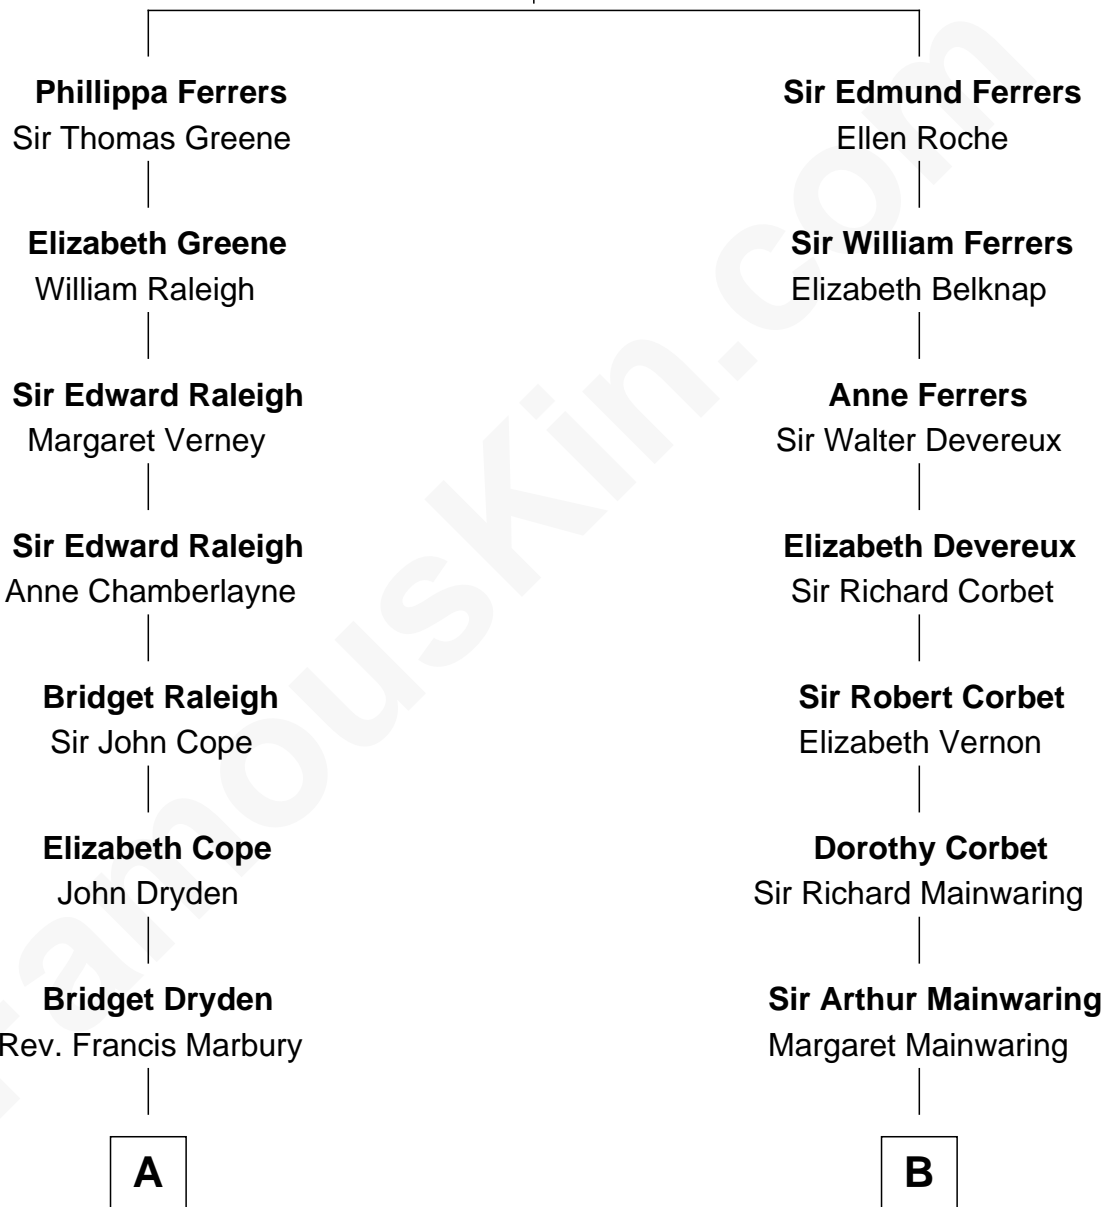

FamousKin.com

Relationship Chart of

George W. Bush

43rd U.S. President

19th cousin 1 time removed of

Illeana Douglas

TV and Movie Actress

Robert de Ferrers
Margaret Despencer

C

Samuel Prescott Bush

Flora Sheldon

Prescott Sheldon Bush

Dorothy Wear Walker

George Herbert Walker Bush

Barbara Pierce

George W. Bush

43rd U.S. President

D

Melvyn Edouard Hesselberg

Rosalind Hightower

Gregory Hesselberg

Joan Georgescu

Illeana Douglas

TV and Movie Actress