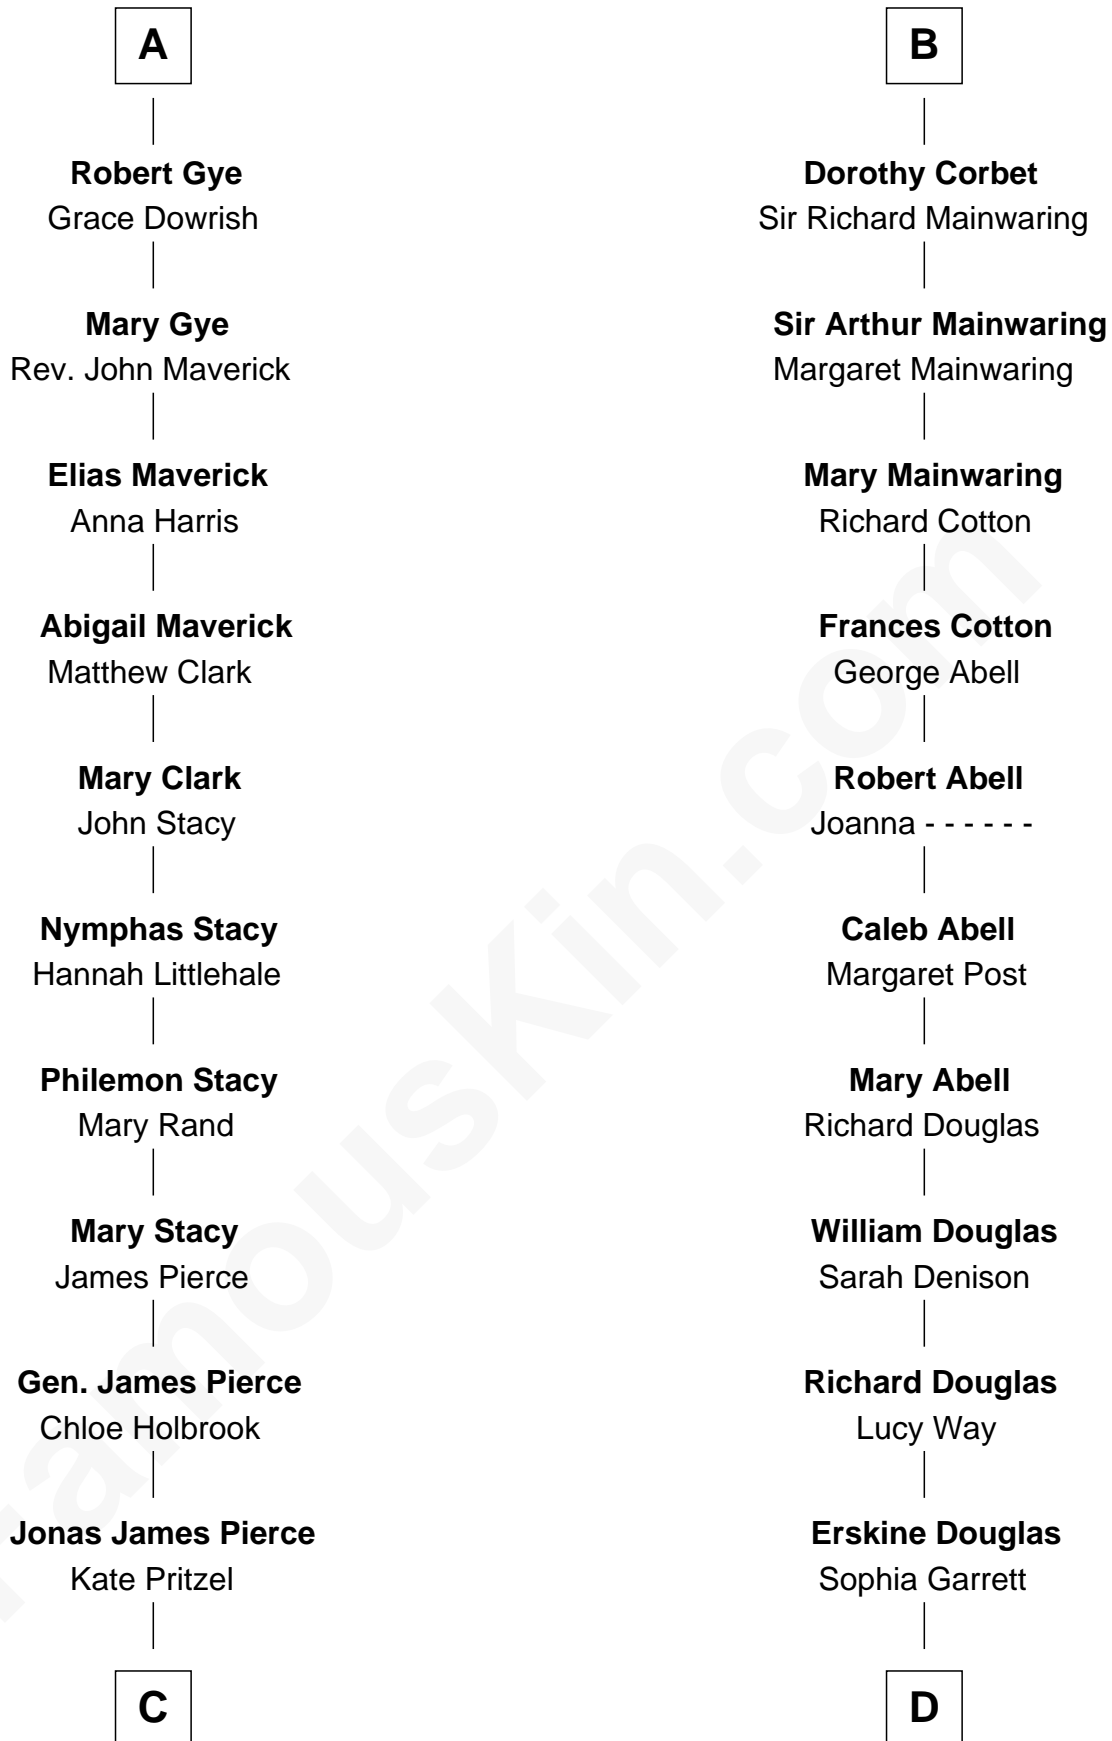

FamousKin.com Relationship Chart of

George W. Bush
43rd U.S. President

20th cousin 1 time removed of

Illeana Douglas
TV and Movie Actress

Henry Plantagenet
Maud de Chaworth

C

Scott Pierce
Mabel Marvin

Marvin Pierce
Pauline Robinson

Barbara Pierce
George Herbert Walker Bush

George W. Bush
43rd U.S. President

D

Emma Jane Douglas
Col. George Taliaferro Shackelford

Lena Priscilla Shackelford
Edouard Gregory Hesselberg

Melvyn Edouard Hesselberg
Rosalind Hightower