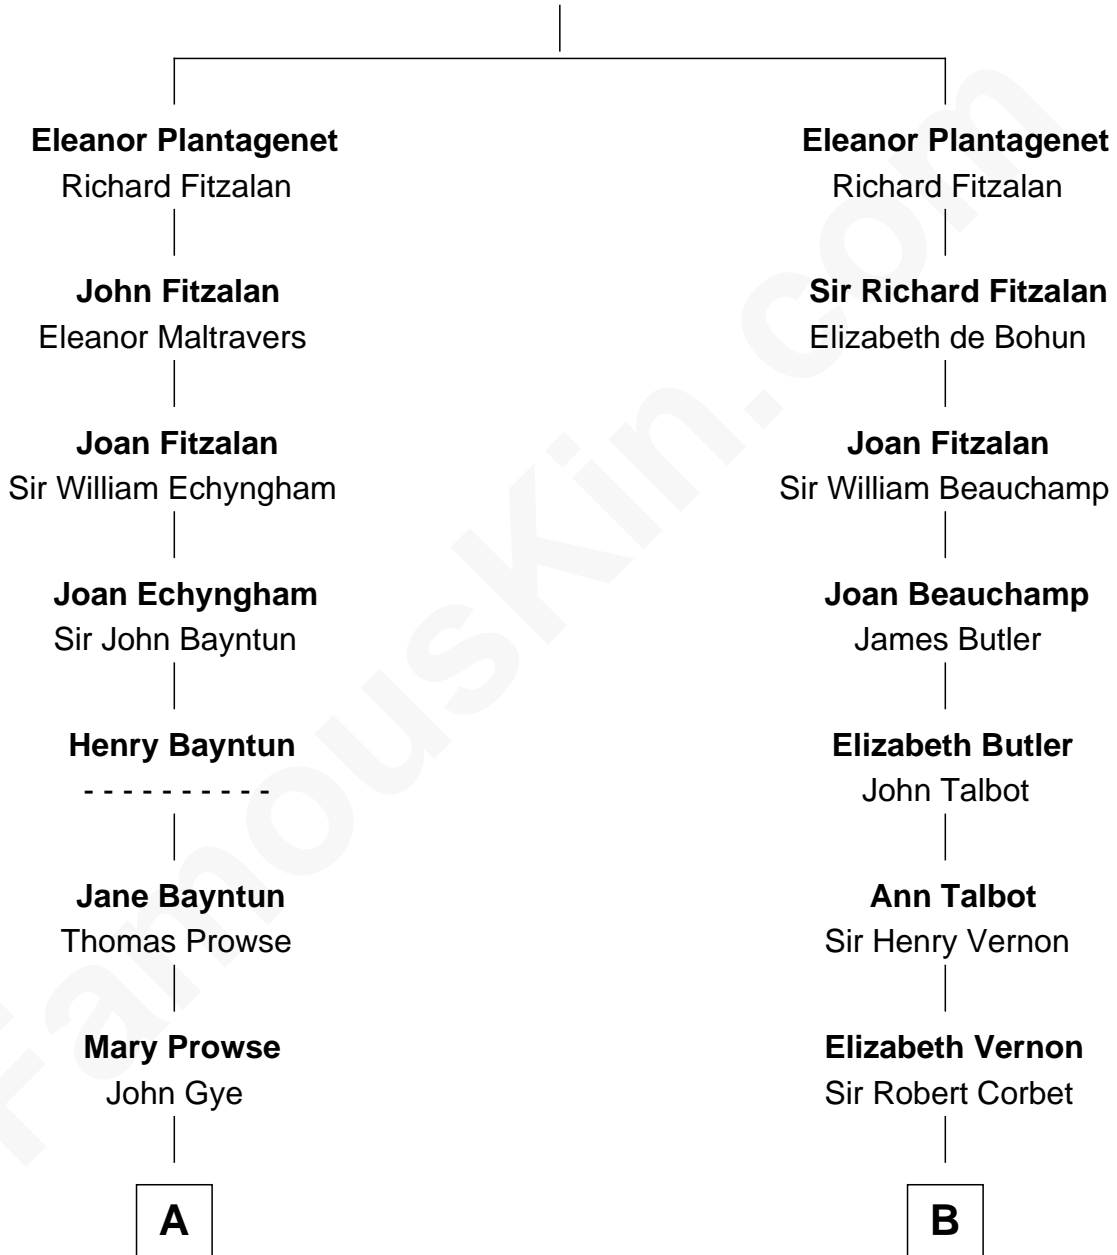

FamousKin.com Relationship Chart of

George W. Bush
43rd U.S. President

20th cousin 1 time removed of

Illeana Douglas
TV and Movie Actress

Henry Plantagenet
Maud de Chaworth

C

Scott Pierce
Mabel Marvin

Marvin Pierce
Pauline Robinson

Barbara Pierce
George Herbert Walker Bush

George W. Bush
43rd U.S. President

D

Emma Jane Douglas
Col. George Taliaferro Shackelford

Lena Priscilla Shackelford
Edouard Gregory Hesselberg

Melvyn Edouard Hesselberg
Rosalind Hightower