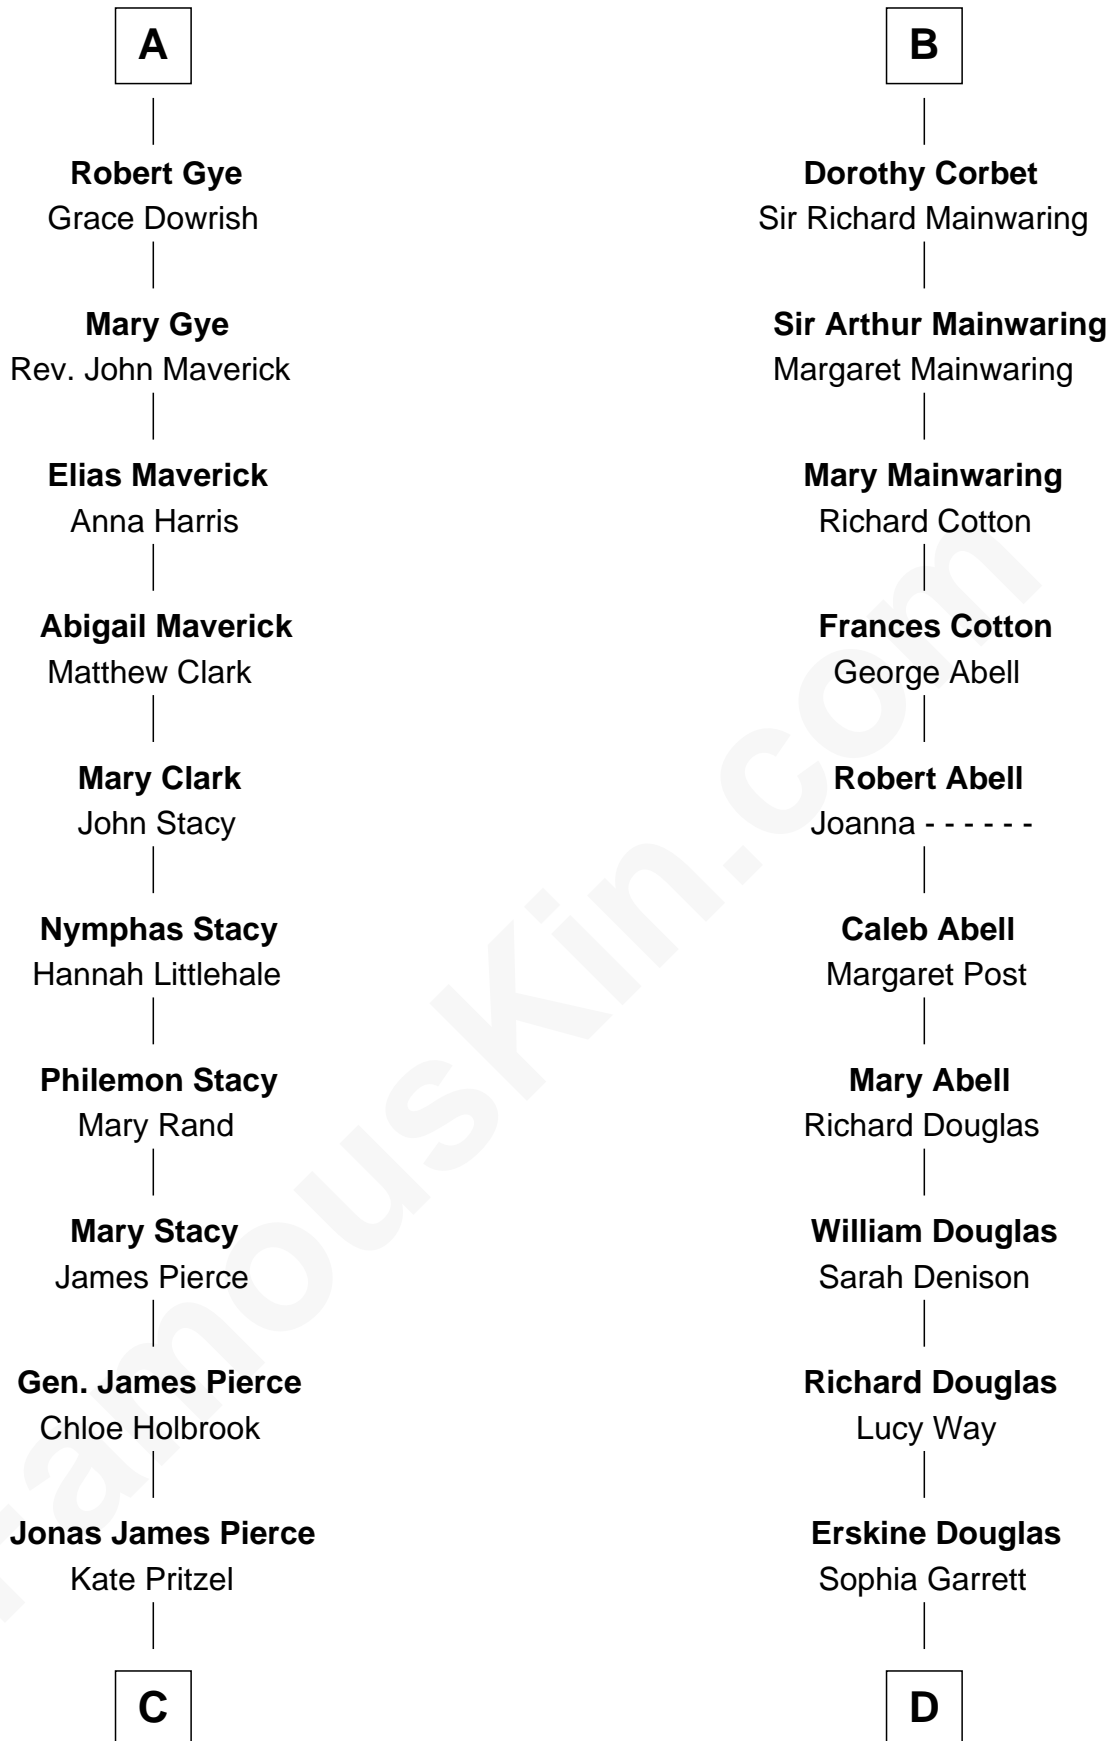

FamousKin.com

Relationship Chart of

George W. Bush
43rd U.S. President

20th cousin 1 time removed of

Illeana Douglas
TV and Movie Actress

Edmund Fitzalan
Alice de Warenne

C

Scott Pierce
Mabel Marvin

Marvin Pierce
Pauline Robinson

Barbara Pierce
George Herbert Walker Bush

George W. Bush
43rd U.S. President

D

Emma Jane Douglas
Col. George Taliaferro Shackelford

Lena Priscilla Shackelford
Edouard Gregory Hesselberg