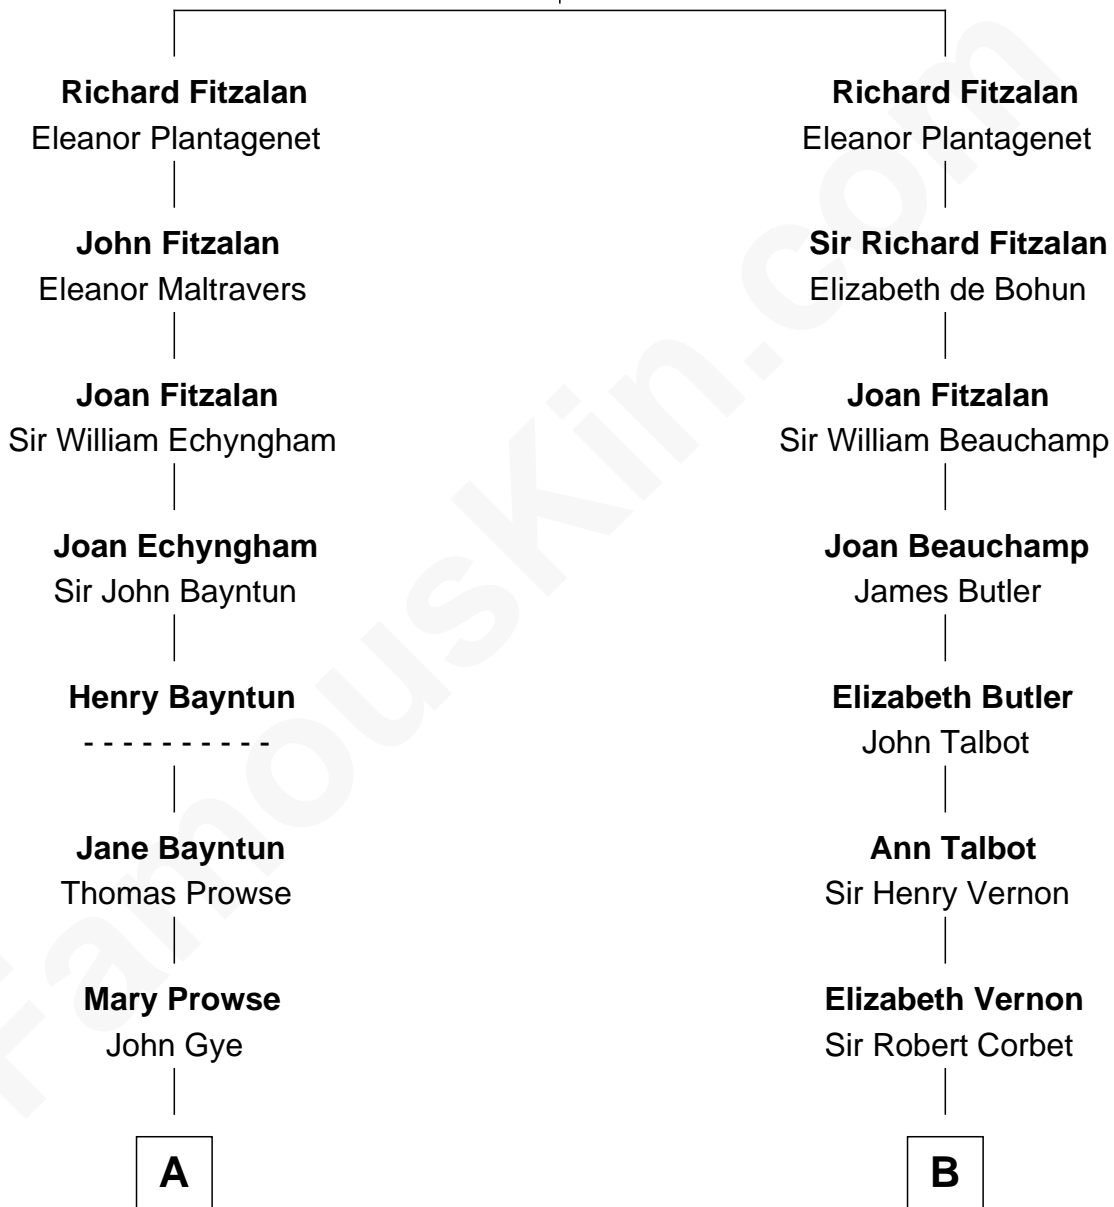

FamousKin.com

Relationship Chart of

George W. Bush
43rd U.S. President

20th cousin 1 time removed of

Illeana Douglas
TV and Movie Actress

Edmund Fitzalan
Alice de Warenne

C

Scott Pierce
Mabel Marvin

Marvin Pierce
Pauline Robinson

Barbara Pierce
George Herbert Walker Bush

George W. Bush
43rd U.S. President

D

Emma Jane Douglas
Col. George Taliaferro Shackelford

Lena Priscilla Shackelford
Edouard Gregory Hesselberg