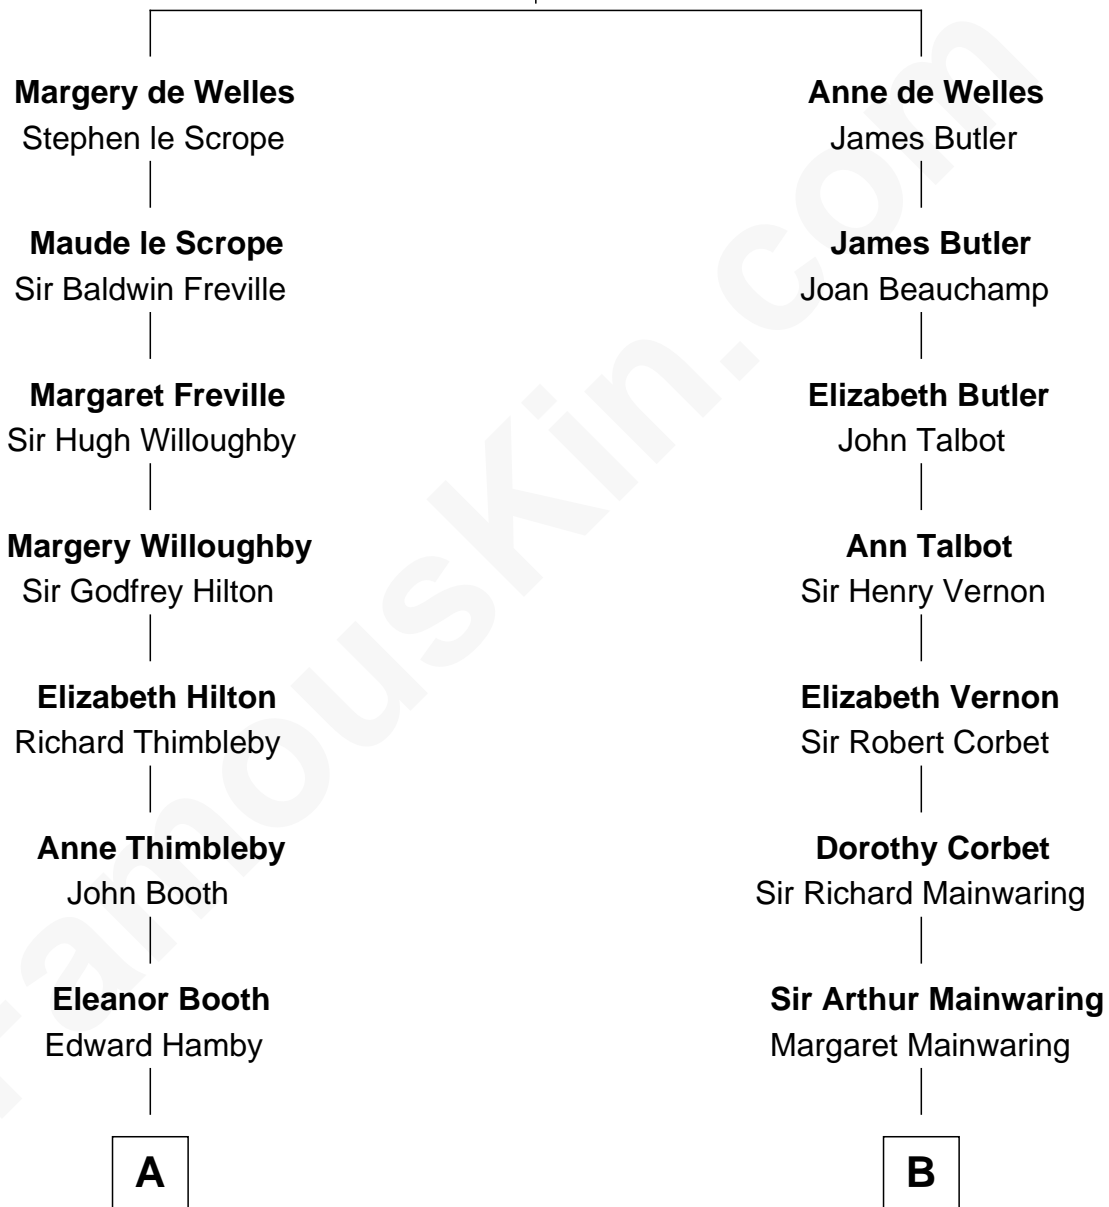

FamousKin.com Relationship Chart of

George W. Bush
43rd U.S. President

19th cousin 2 times removed of

Illeana Douglas
TV and Movie Actress

John de Welles
Maud de Roos

C

Harriet Eleanor Fay
Rev. James Smith Bush

Samuel Prescott Bush
Flora Sheldon

Prescott Sheldon Bush
Dorothy Wear Walker

George Herbert Walker Bush
Barbara Pierce

George W. Bush
43rd U.S. President

D

Melvyn Edouard Hesselberg
Rosalind Hightower

Gregory Hesselberg
Joan Georgescu