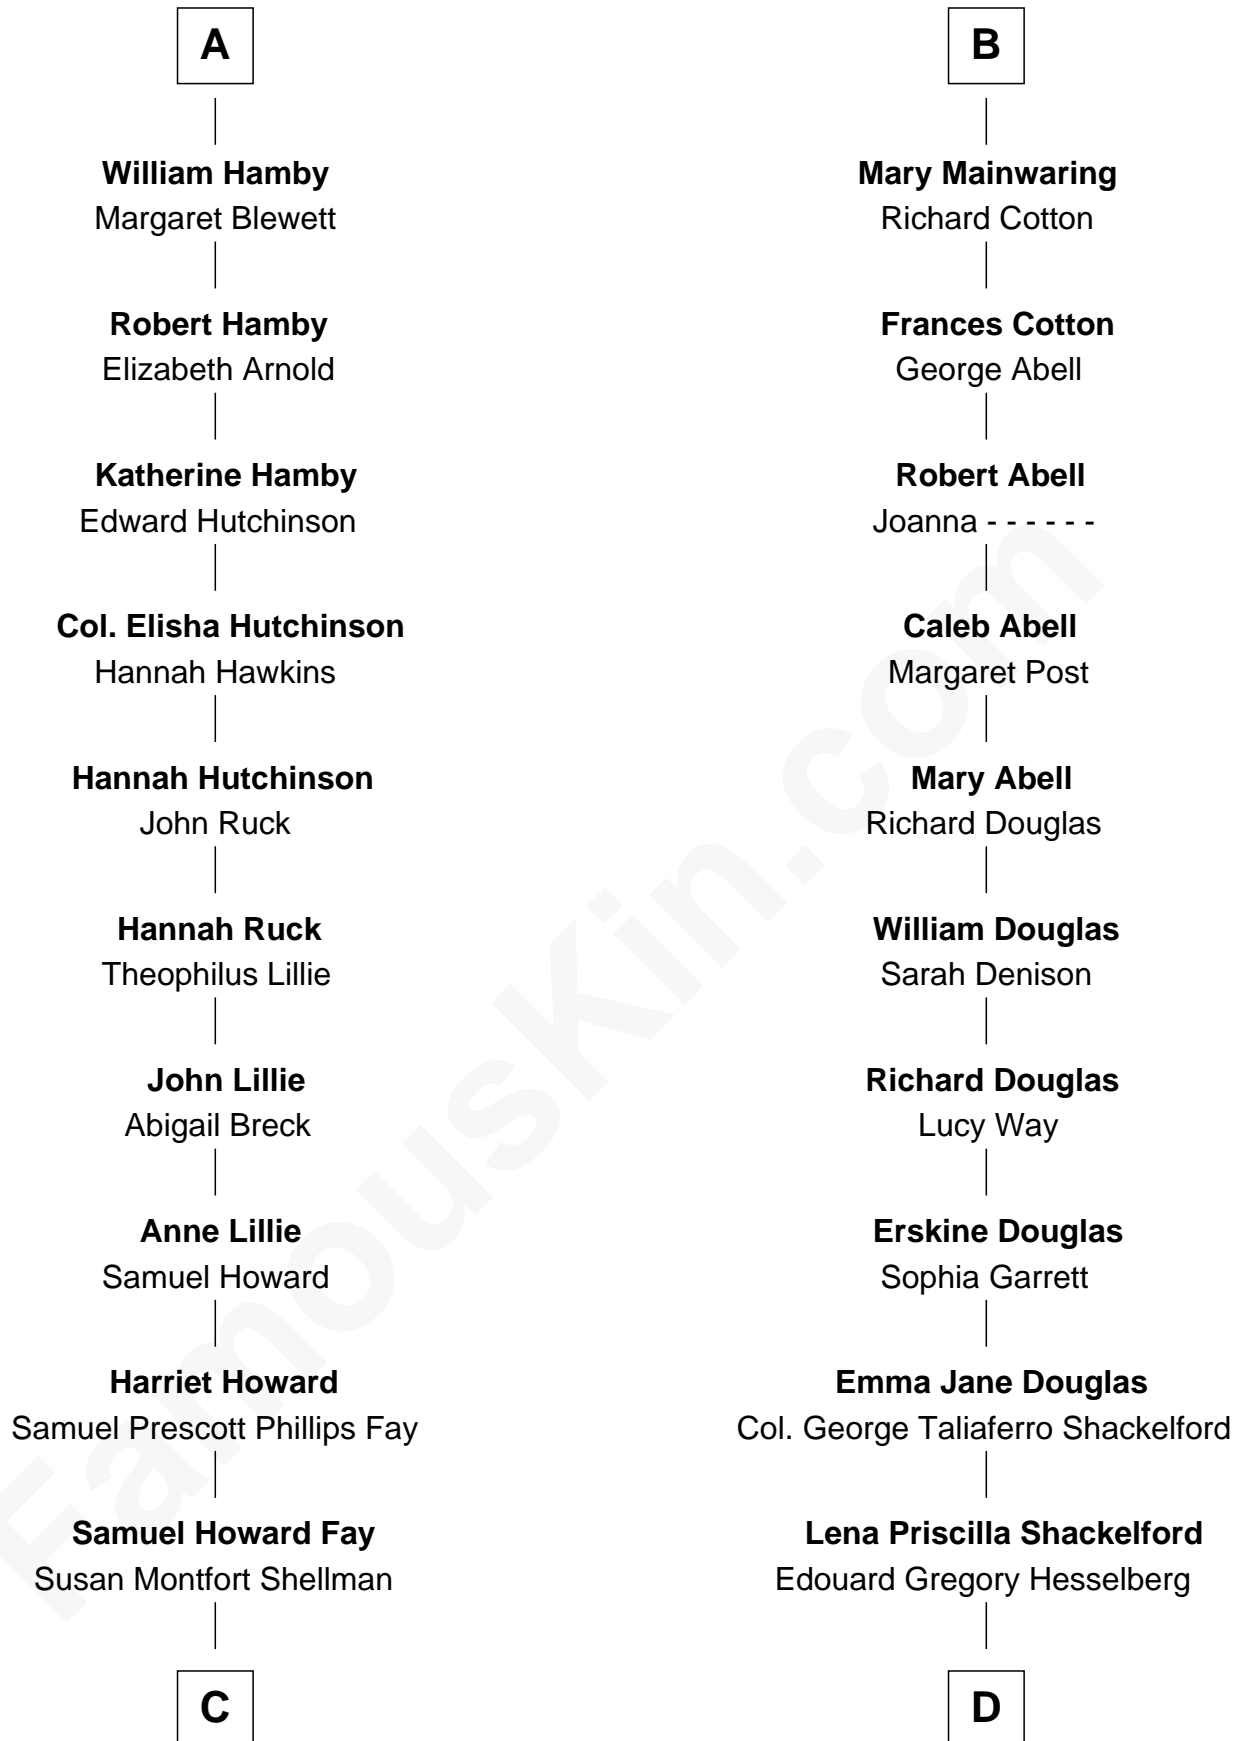

FamousKin.com Relationship Chart of

George W. Bush
43rd U.S. President

19th cousin 2 times removed of

Illeana Douglas
TV and Movie Actress

John de Welles
Maud de Roos

C

Harriet Eleanor Fay
Rev. James Smith Bush

Samuel Prescott Bush
Flora Sheldon

Prescott Sheldon Bush
Dorothy Wear Walker

George Herbert Walker Bush
Barbara Pierce

George W. Bush
43rd U.S. President

D

Melvyn Edouard Hesselberg
Rosalind Hightower

Gregory Hesselberg
Joan Georgescu