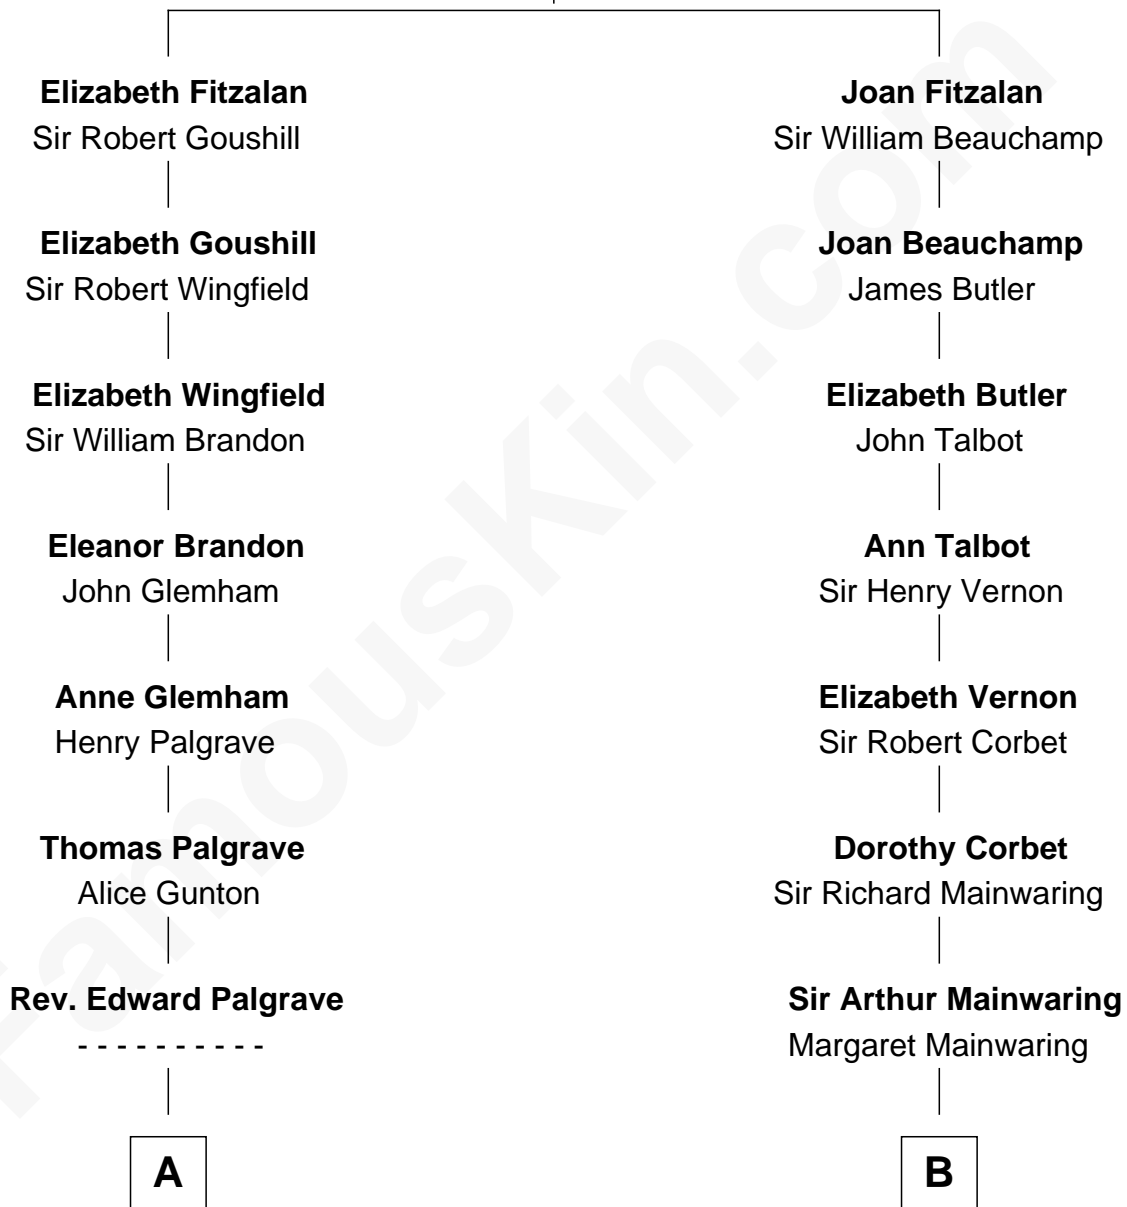

FamousKin.com Relationship Chart of

George W. Bush
43rd U.S. President

19th cousin 1 time removed of

Illeana Douglas
TV and Movie Actress

Sir Richard Fitzalan
Elizabeth de Bohun

C

Samuel Prescott Bush

Flora Sheldon

Prescott Sheldon Bush

Dorothy Wear Walker

George Herbert Walker Bush

Barbara Pierce

George W. Bush

43rd U.S. President

D

Melvyn Edouard Hesselberg