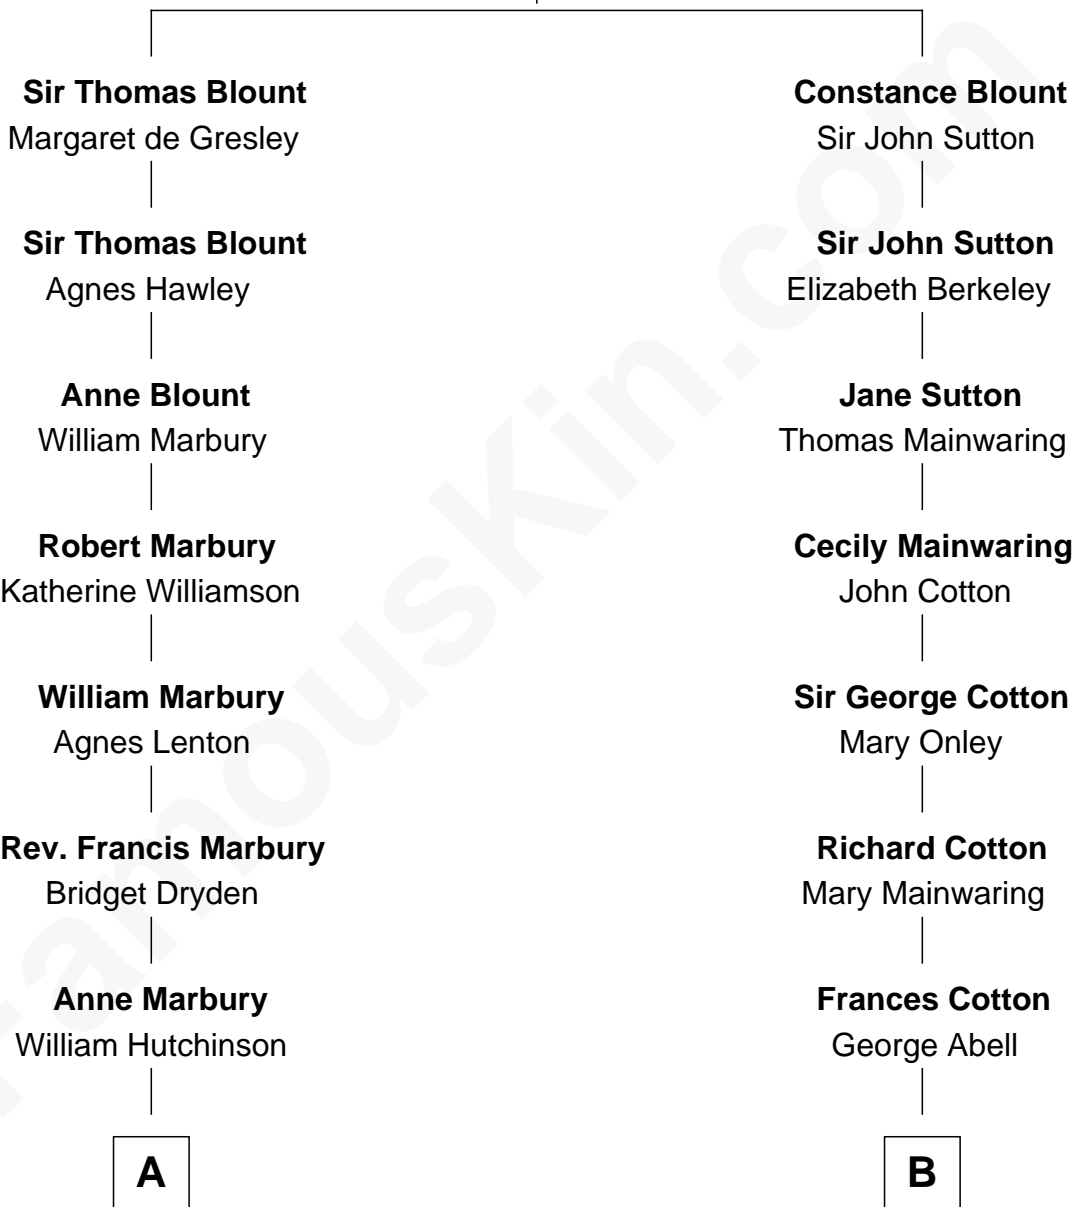

FamousKin.com
Relationship Chart of
George W. Bush
43rd U.S. President

15th cousin 4 times removed of
Melvyn Douglas
Movie Actor

Sir Walter Blount
 Sancha de Ayala

C

—
Prescott Sheldon Bush

Dorothy Wear Walker

—
George Herbert Walker Bush

Barbara Pierce

—
George W. Bush

43rd U.S. President

FamousKin.com