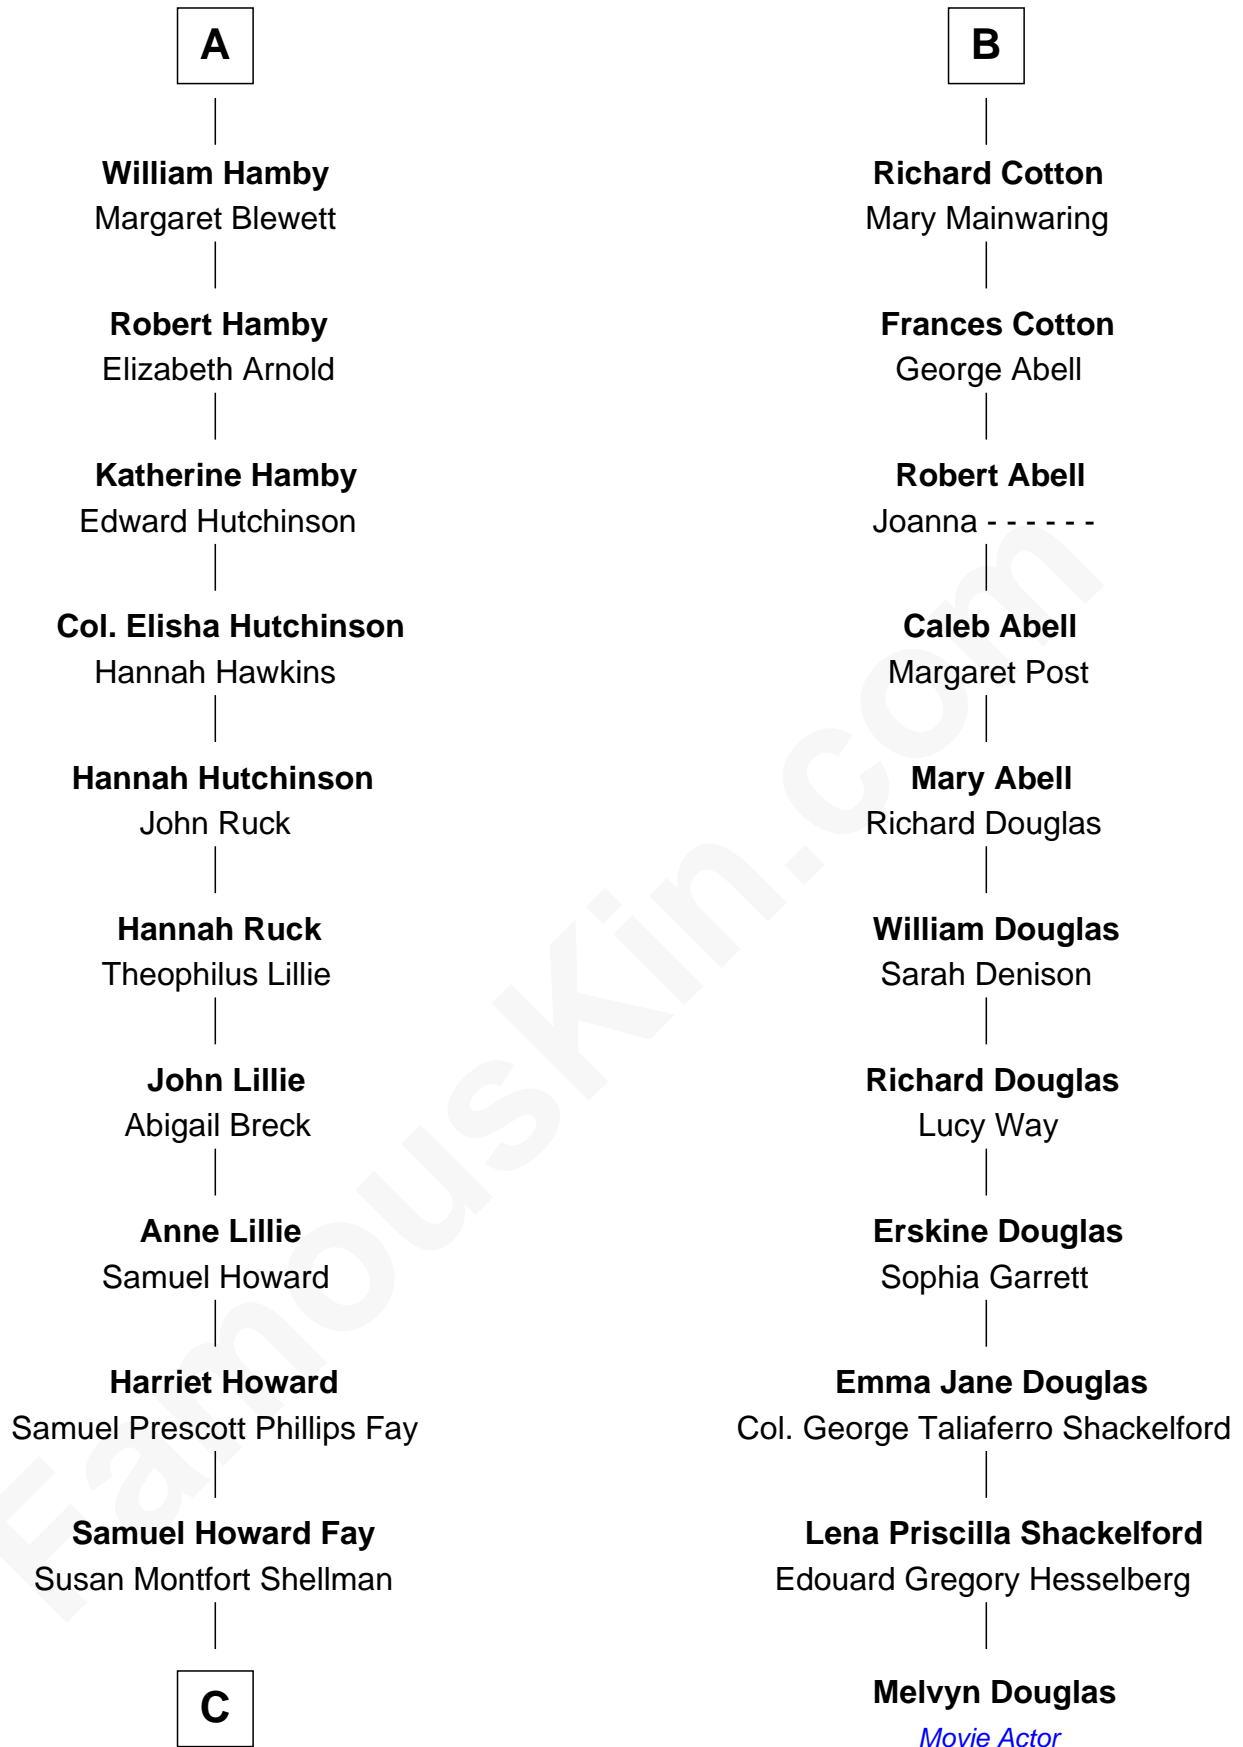

FamousKin.com
Relationship Chart of
George W. Bush
43rd U.S. President

17th cousin 4 times removed of
Melvyn Douglas
Movie Actor

Sir Philip le Despencer
 Joan de Cobham

Hawise le Despencer

Sir Andrew Luttrell

Anne Thimbleby

John Booth

Eleanor Booth

Edward Hamby

A

Sir Philip le Despencer

Elizabeth - - - - -

Alice le Despenser

Sir John Sutton

Sir John Sutton

Constance Blount

Sir John Sutton

Elizabeth Berkeley

Jane Sutton

Thomas Mainwaring

Cecily Mainwaring

John Cotton

Sir George Cotton

Mary Onley

B

C

Harriet Eleanor Fay
Rev. James Smith Bush

Samuel Prescott Bush
Flora Sheldon

Prescott Sheldon Bush
Dorothy Wear Walker