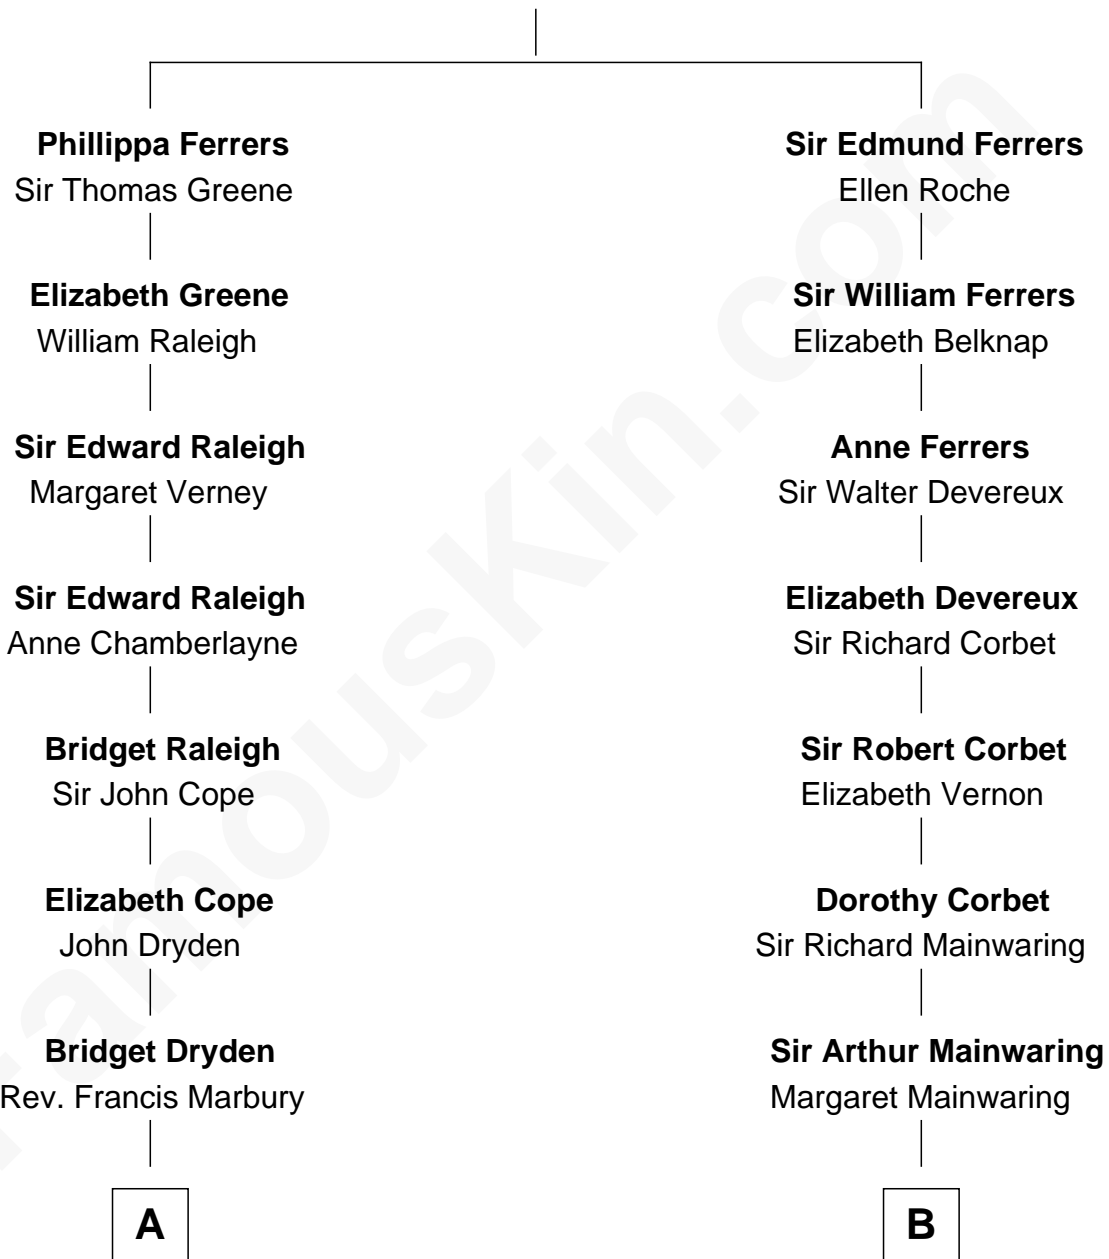

FamousKin.com Relationship Chart of

George W. Bush
43rd U.S. President

17th cousin 3 times removed of

Melvyn Douglas
Movie Actor

Robert de Ferrers
Margaret Despencer

C

—
Samuel Prescott Bush

Flora Sheldon

—
Prescott Sheldon Bush

Dorothy Wear Walker

—
George Herbert Walker Bush

Barbara Pierce

—
George W. Bush

43rd U.S. President

FamousKin.com