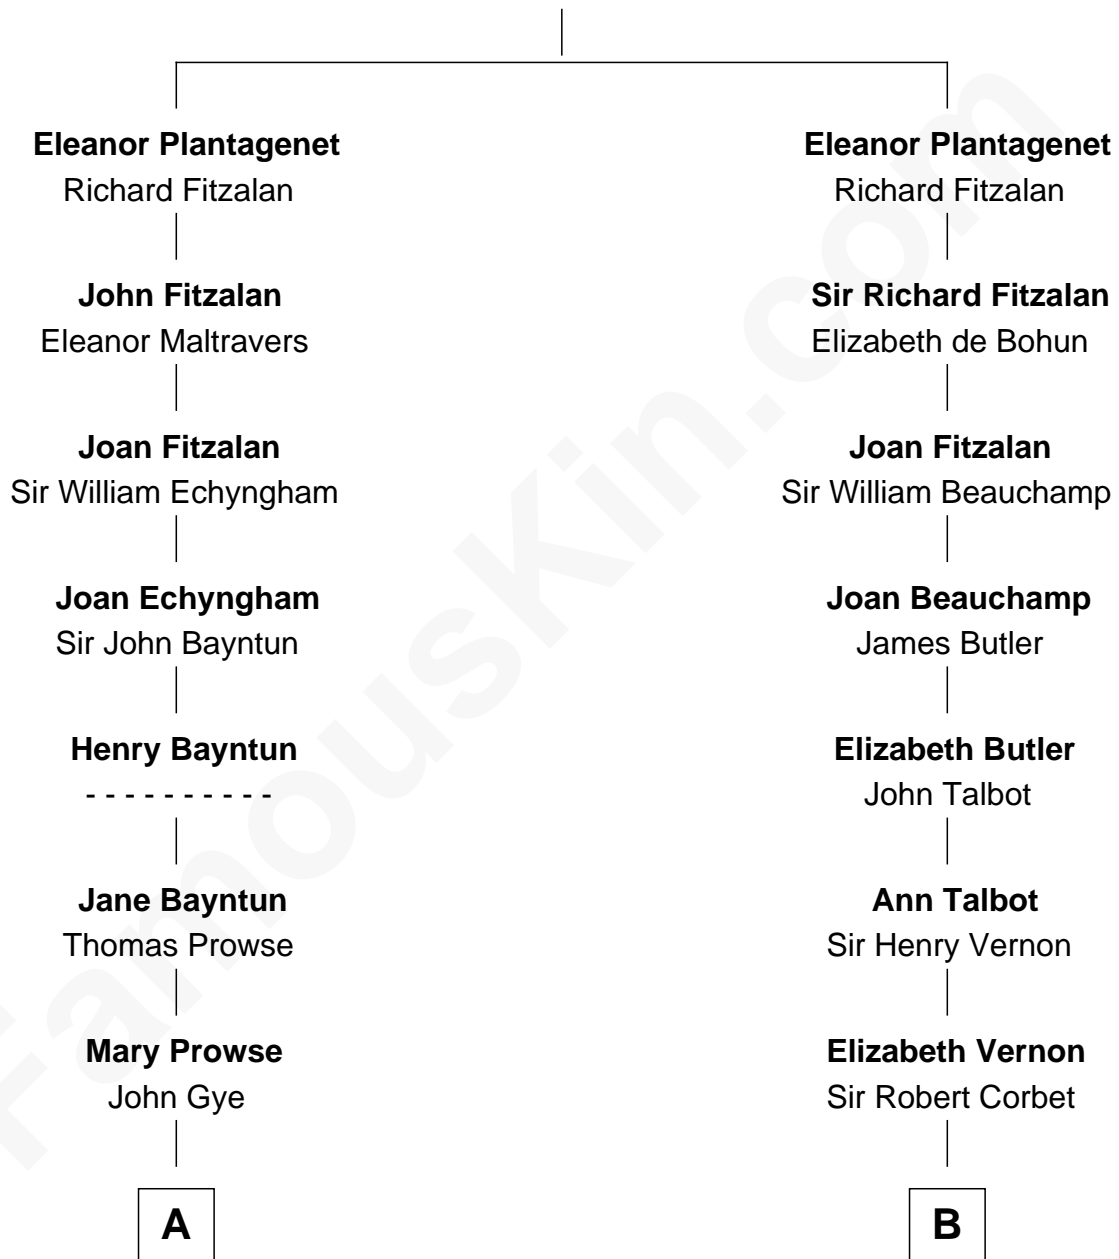

FamousKin.com Relationship Chart of

George W. Bush

43rd U.S. President

19th cousin 1 time removed of

Melvyn Douglas

Movie Actor

Henry Plantagenet

Maud de Chaworth

C

Scott Pierce
Mabel Marvin

Marvin Pierce
Pauline Robinson

Barbara Pierce
George Herbert Walker Bush

George W. Bush
43rd U.S. President

D

Emma Jane Douglas
Col. George Taliaferro Shackelford

Lena Priscilla Shackelford
Edouard Gregory Hesselberg