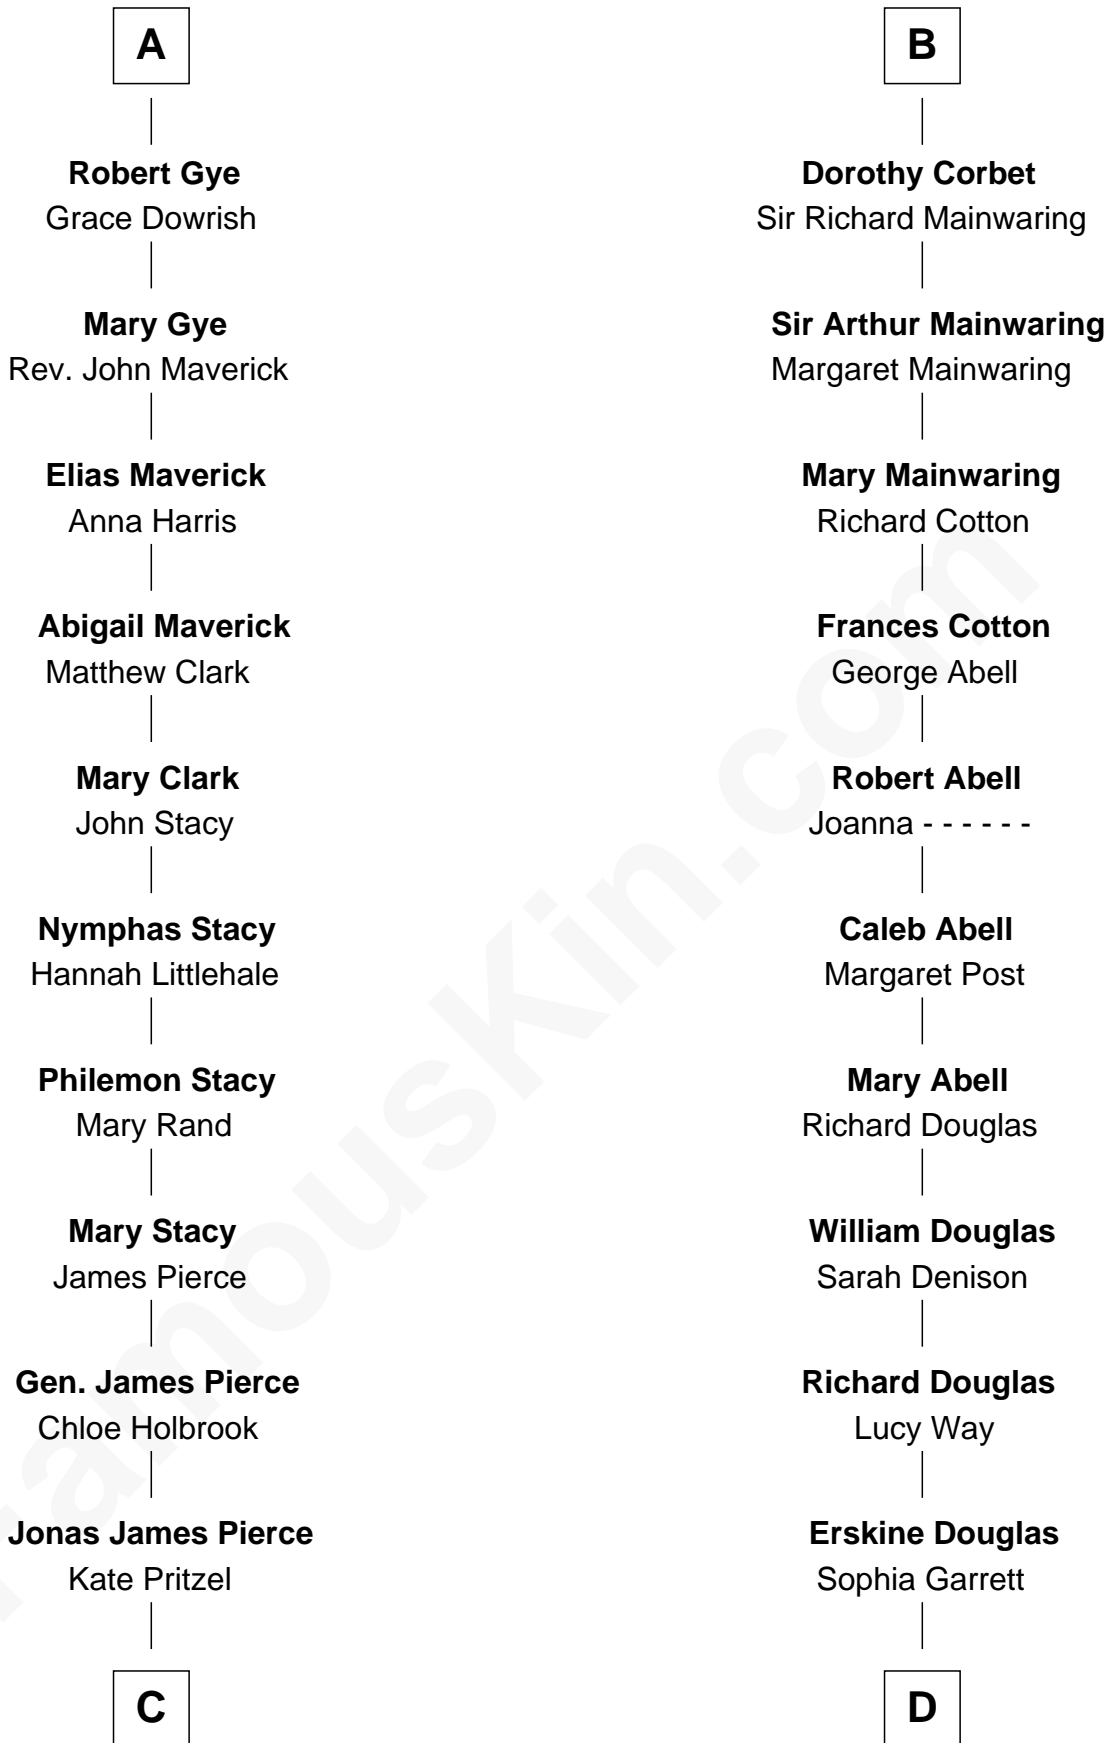

FamousKin.com Relationship Chart of

George W. Bush

43rd U.S. President

19th cousin 1 time removed of

Melvyn Douglas

Movie Actor

Henry Plantagenet

Maud de Chaworth

C

Scott Pierce
Mabel Marvin

Marvin Pierce
Pauline Robinson

Barbara Pierce
George Herbert Walker Bush

George W. Bush
43rd U.S. President

D

Emma Jane Douglas
Col. George Taliaferro Shackelford

Lena Priscilla Shackelford
Edouard Gregory Hesselberg