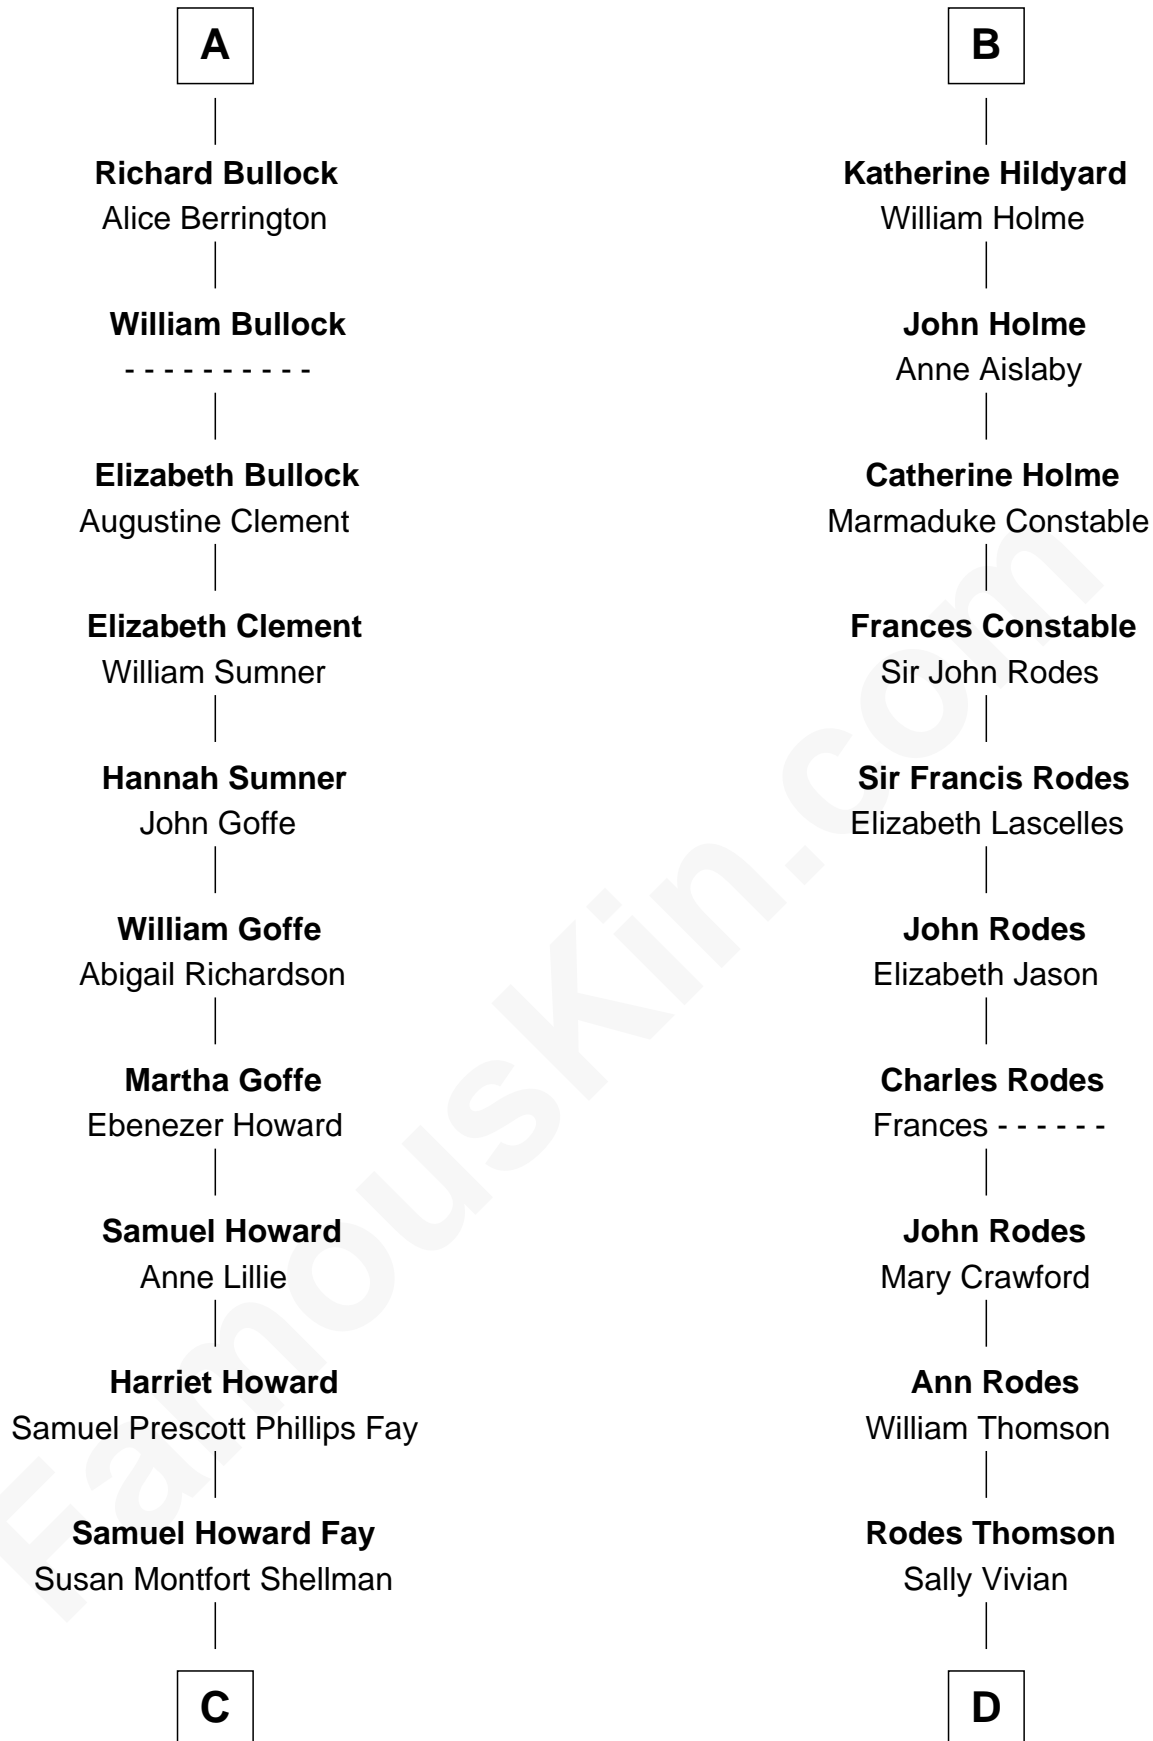

FamousKin.com Relationship Chart of

George W. Bush

43rd U.S. President

21st cousin of

Melvyn Douglas

Movie Actor

William de Montagu
Katherine de Grandison

Sibyl de Montagu
Sir Edmund Fitzalan

Philippe Fitzalan
Sir Richard Sergeaux

Alice Sergeaux
Sir Richard de Vere

Sir John de Vere
Elizabeth Howard

Joan de Vere
Sir William Norreys

Margaret Norreys
Gilbert Bullock

Thomas Bullock
Alice Kingsmill

A

Philippa de Montagu
Sir Roger de Mortimer

Edmund Mortimer
Philippa Plantagenet

Elizabeth Mortimer
Sir Henry Percy

Elizabeth Percy
Sir John Clifford

Mary Clifford
Sir Philip Wentworth

Elizabeth Wentworth
Sir Martin de la See

Joan de la See
Sir Piers Hildyard

B

C

Harriet Eleanor Fay
Rev. James Smith Bush

Samuel Prescott Bush
Flora Sheldon

Prescott Sheldon Bush
Dorothy Wear Walker

George Herbert Walker Bush
Barbara Pierce

George W. Bush
43rd U.S. President