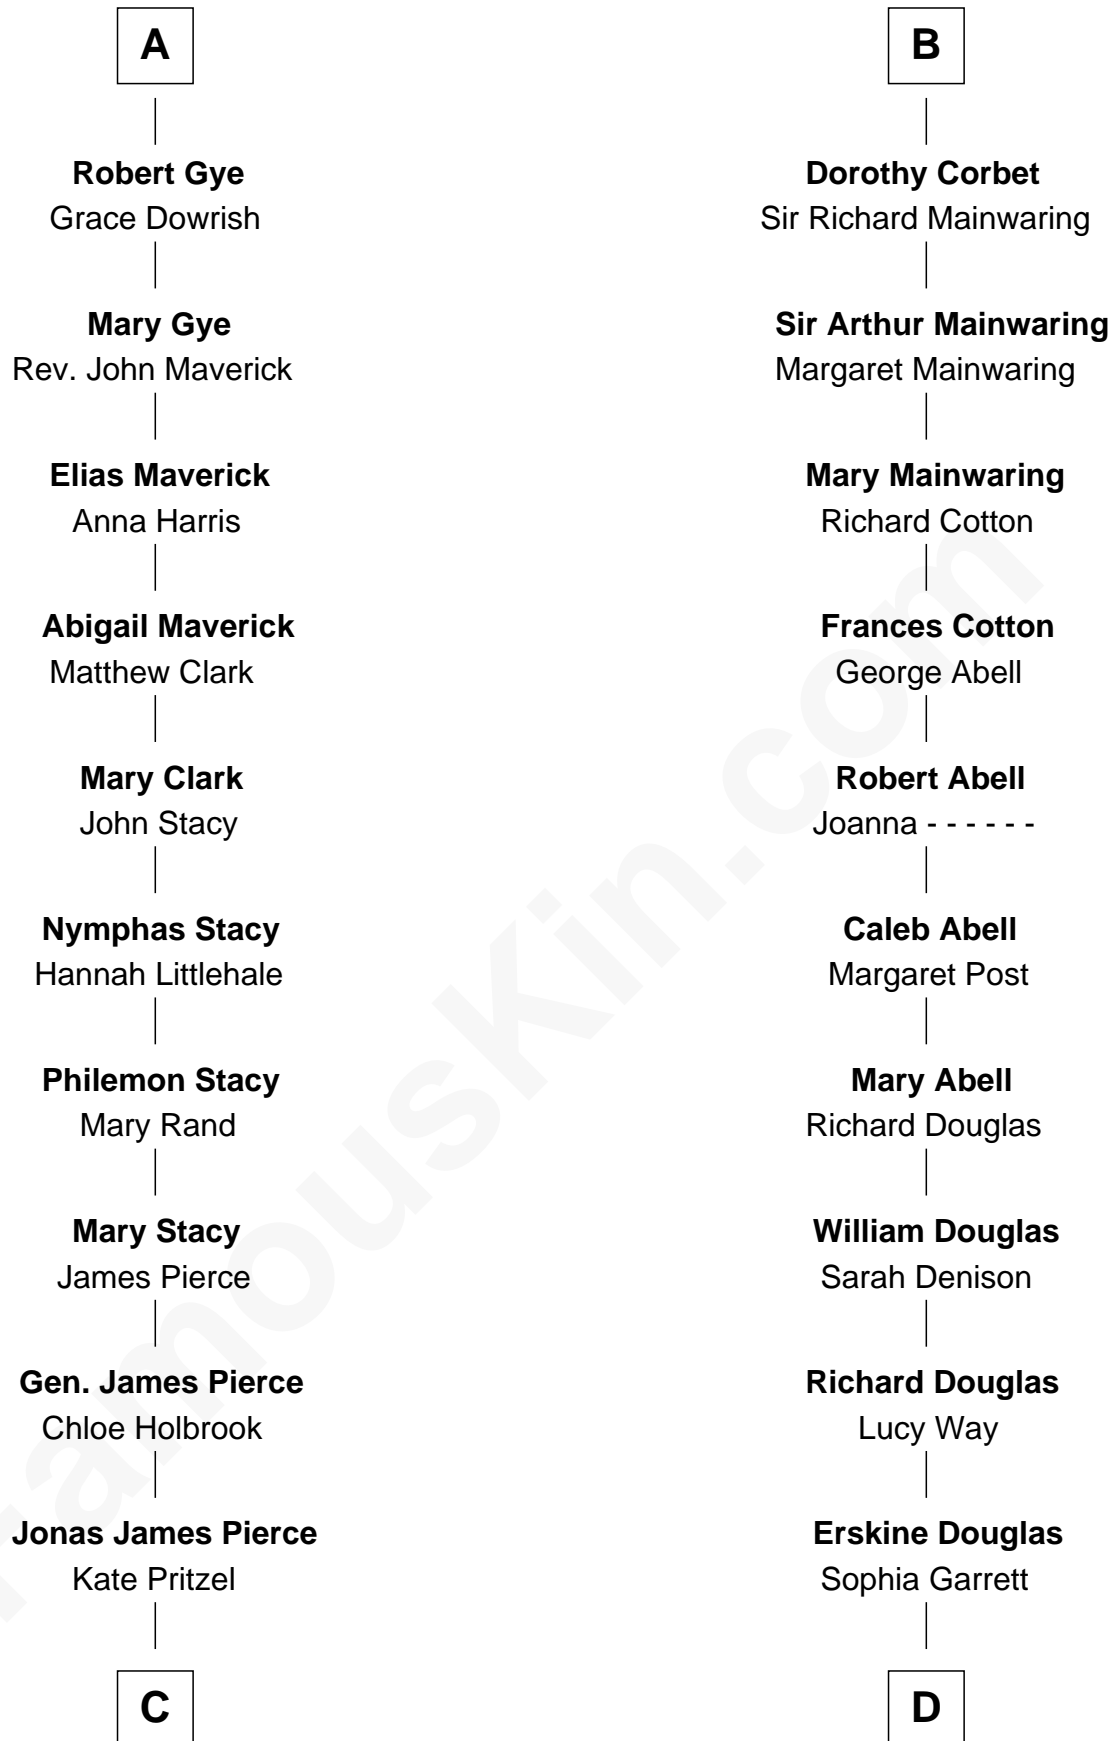

FamousKin.com Relationship Chart of

George W. Bush

43rd U.S. President

19th cousin 1 time removed of

Melvyn Douglas

Movie Actor

Edmund Fitzalan

Alice de Warenne

C

Scott Pierce
Mabel Marvin

Marvin Pierce
Pauline Robinson

Barbara Pierce
George Herbert Walker Bush

George W. Bush
43rd U.S. President

D

Emma Jane Douglas
Col. George Taliaferro Shackelford

Lena Priscilla Shackelford
Edouard Gregory Hesselberg