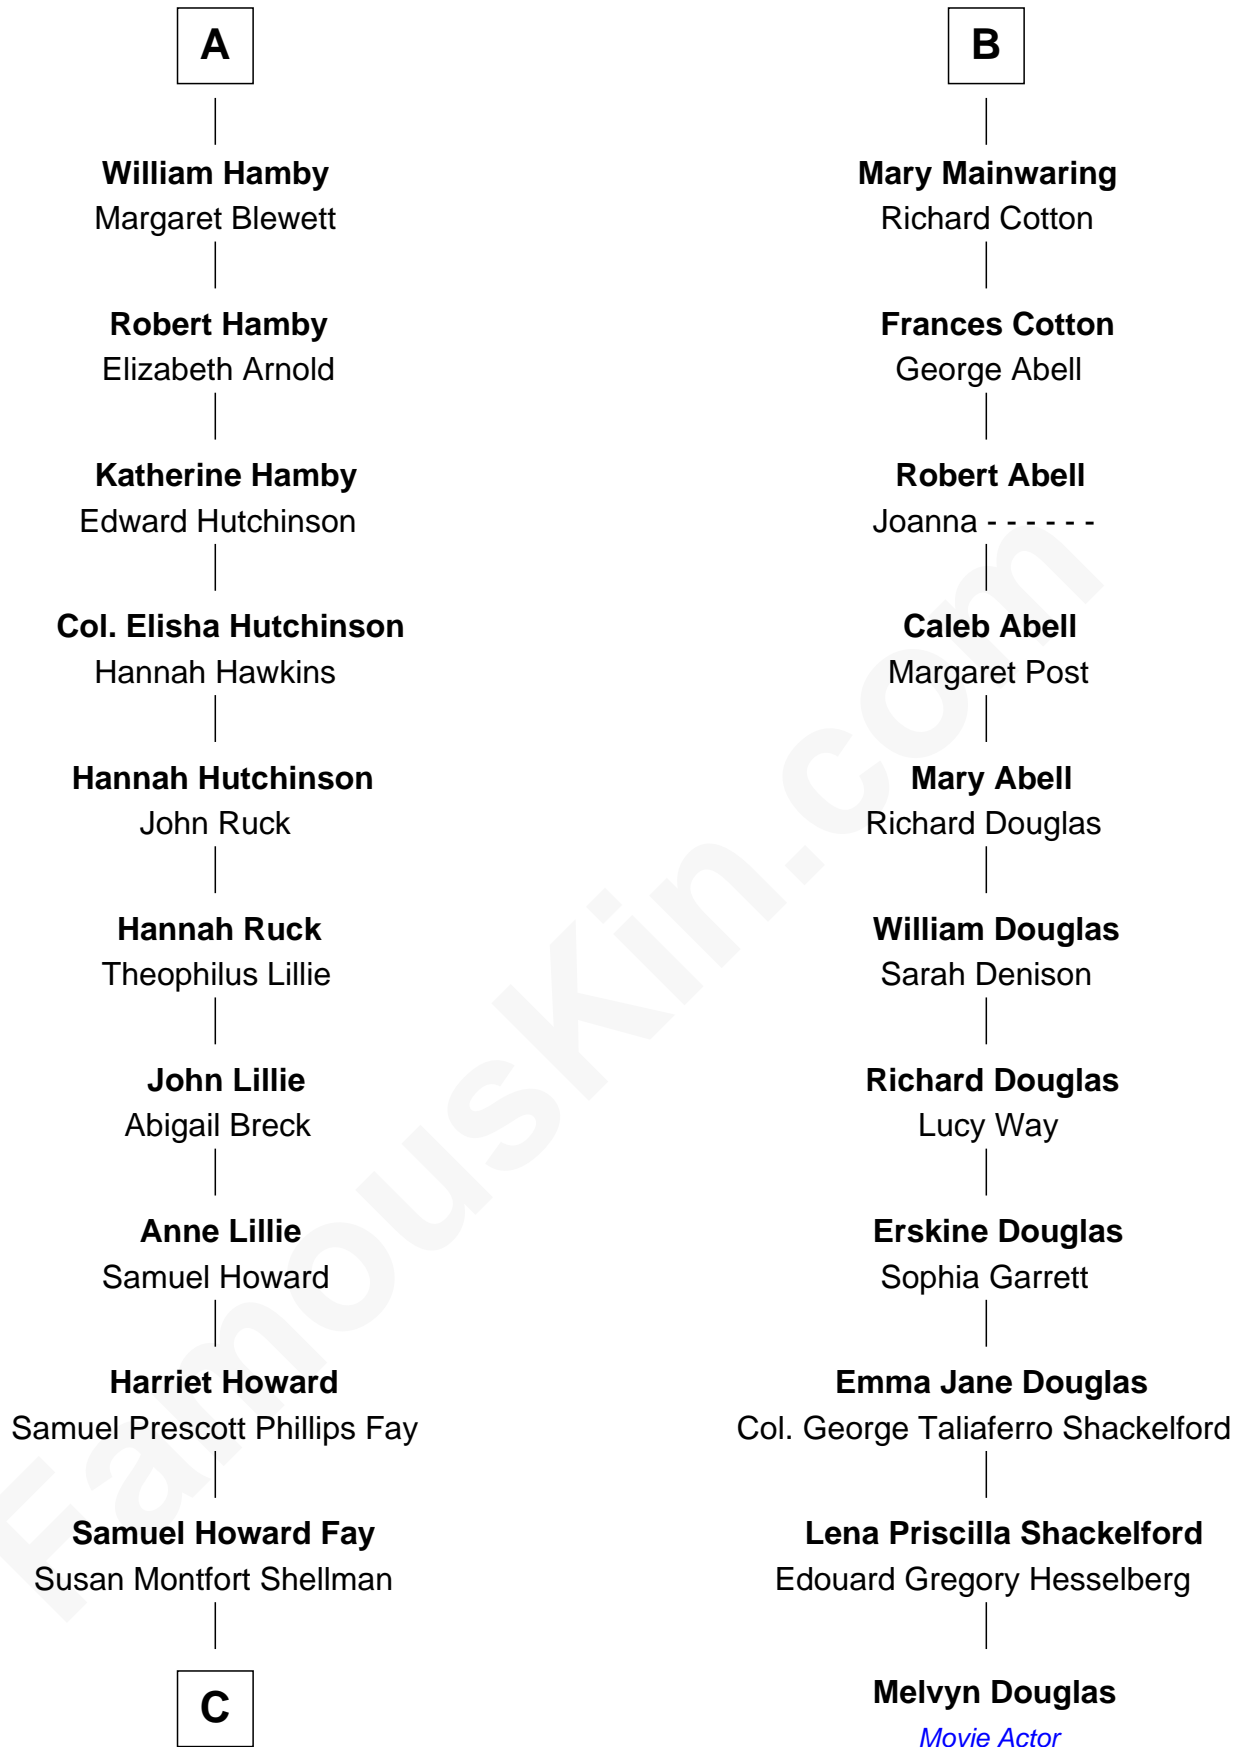

FamousKin.com Relationship Chart of

George W. Bush
43rd U.S. President

17th cousin 4 times removed of

Melvyn Douglas
Movie Actor

John de Welles
Maud de Roos

Margery de Welles
Stephen le Scrope

Maude le Scrope
Sir Baldwin Freville

Margaret Freville
Sir Hugh Willoughby

Margery Willoughby
Sir Godfrey Hilton

Elizabeth Hilton
Richard Thimbleby

Anne Thimbleby
John Booth

Eleanor Booth
Edward Hamby

A

Anne de Welles
James Butler

James Butler
Joan Beauchamp

Elizabeth Butler
John Talbot

Ann Talbot
Sir Henry Vernon

Elizabeth Vernon
Sir Robert Corbet

Dorothy Corbet
Sir Richard Mainwaring

Sir Arthur Mainwaring
Margaret Mainwaring

B

C

Harriet Eleanor Fay
Rev. James Smith Bush

Samuel Prescott Bush
Flora Sheldon

Prescott Sheldon Bush
Dorothy Wear Walker

George Herbert Walker Bush
Barbara Pierce

George W. Bush
43rd U.S. President

FamousKin.com