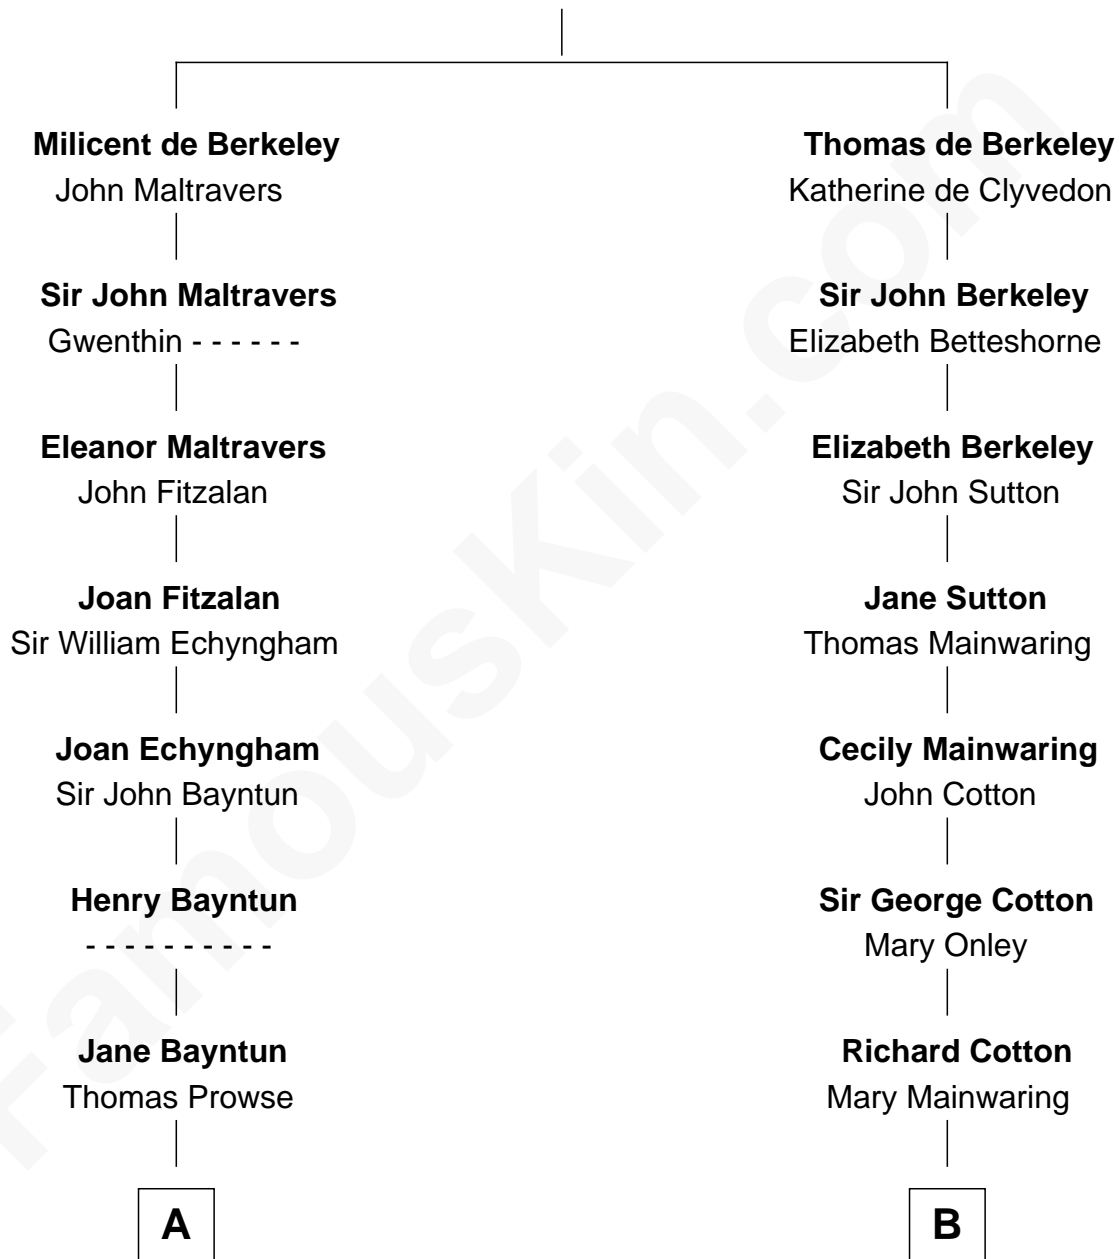

# FamousKin.com Relationship Chart of

**George W. Bush**  
43rd U.S. President

16th cousin 5 times removed of

**Melvyn Douglas**  
Movie Actor

**Sir Maurice de Berkeley**  
Eve la Zouche

**C**

Jonas James Pierce

Kate Pritzel

Scott Pierce

Mabel Marvin

Marvin Pierce

Pauline Robinson

Barbara Pierce

George Herbert Walker Bush

George W. Bush

*43rd U.S. President*

FamousKin.com