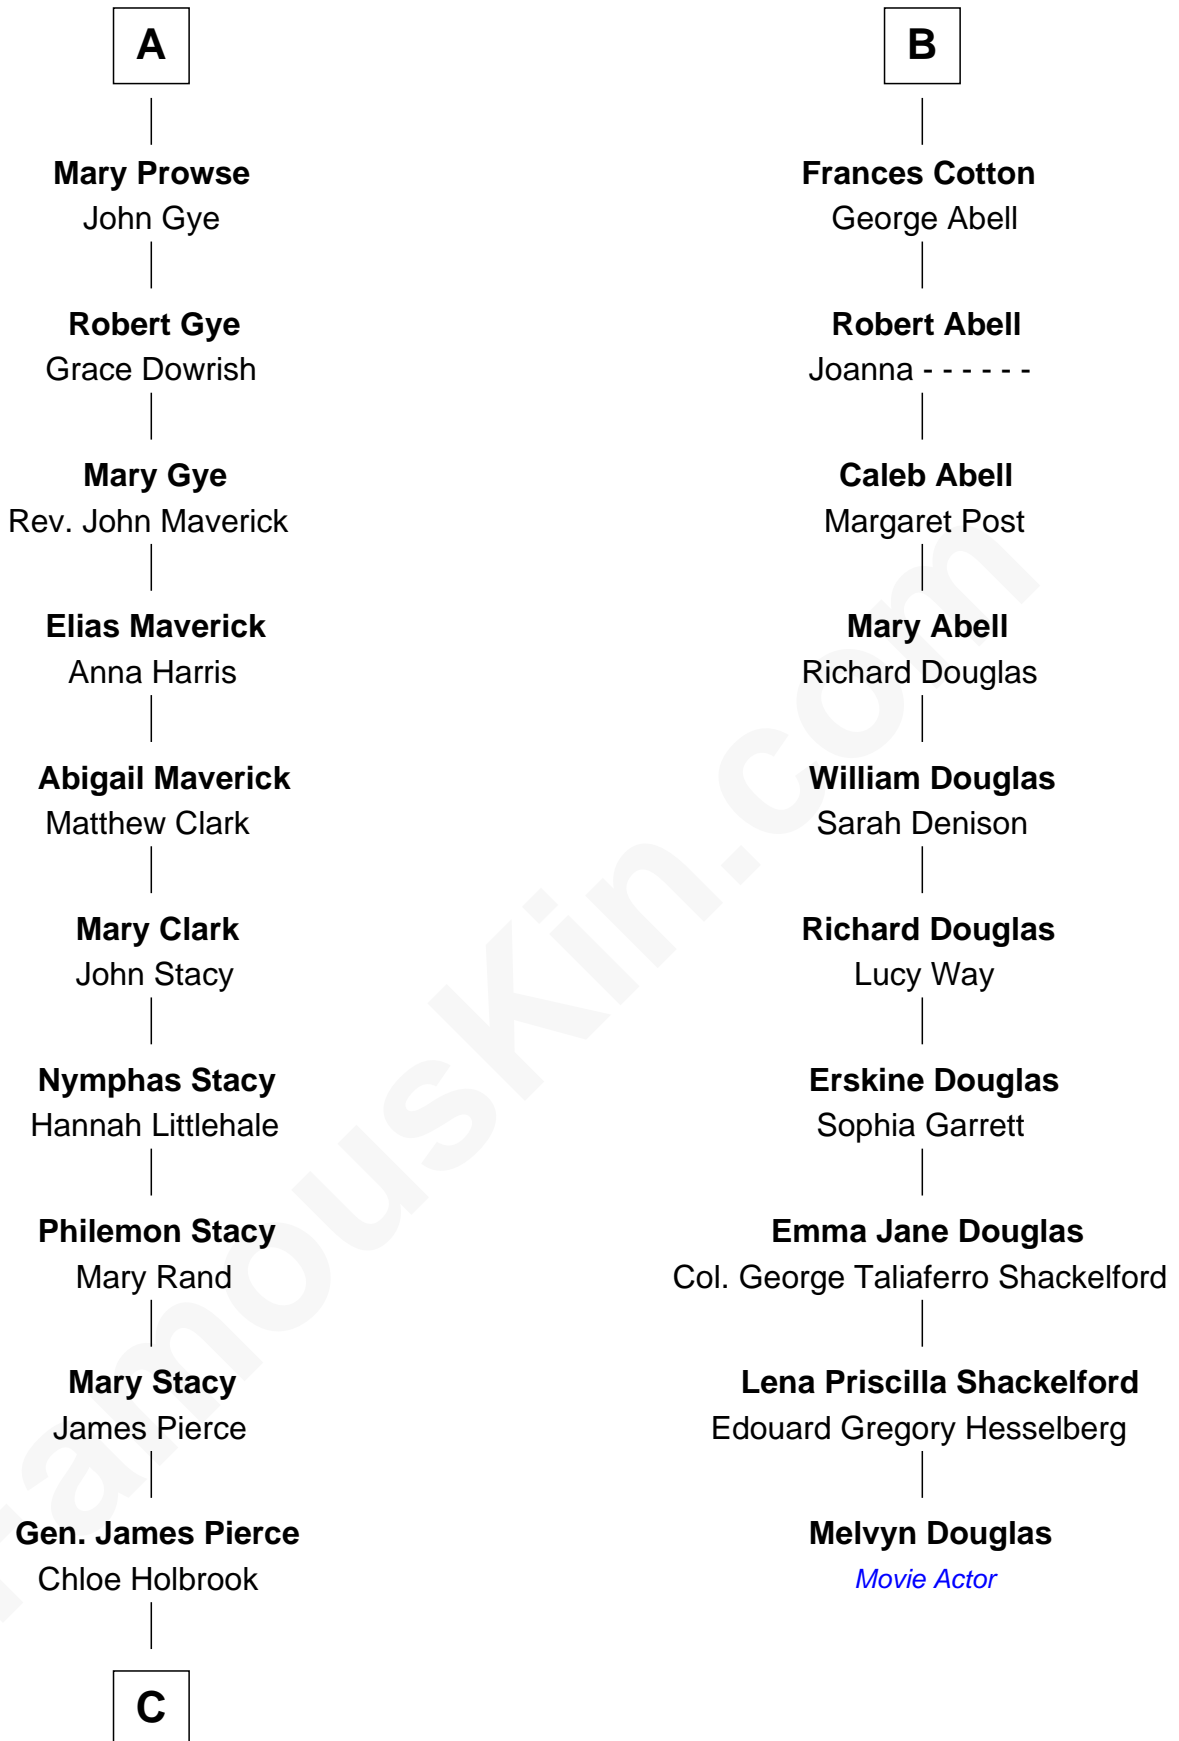

# FamousKin.com Relationship Chart of

**George W. Bush**  
43rd U.S. President

16th cousin 5 times removed of

**Melvyn Douglas**  
Movie Actor

**Sir Maurice de Berkeley**  
Eve la Zouche

**C**

Jonas James Pierce

Kate Pritzel

Scott Pierce

Mabel Marvin

Marvin Pierce

Pauline Robinson

Barbara Pierce

George Herbert Walker Bush

George W. Bush

*43rd U.S. President*

FamousKin.com