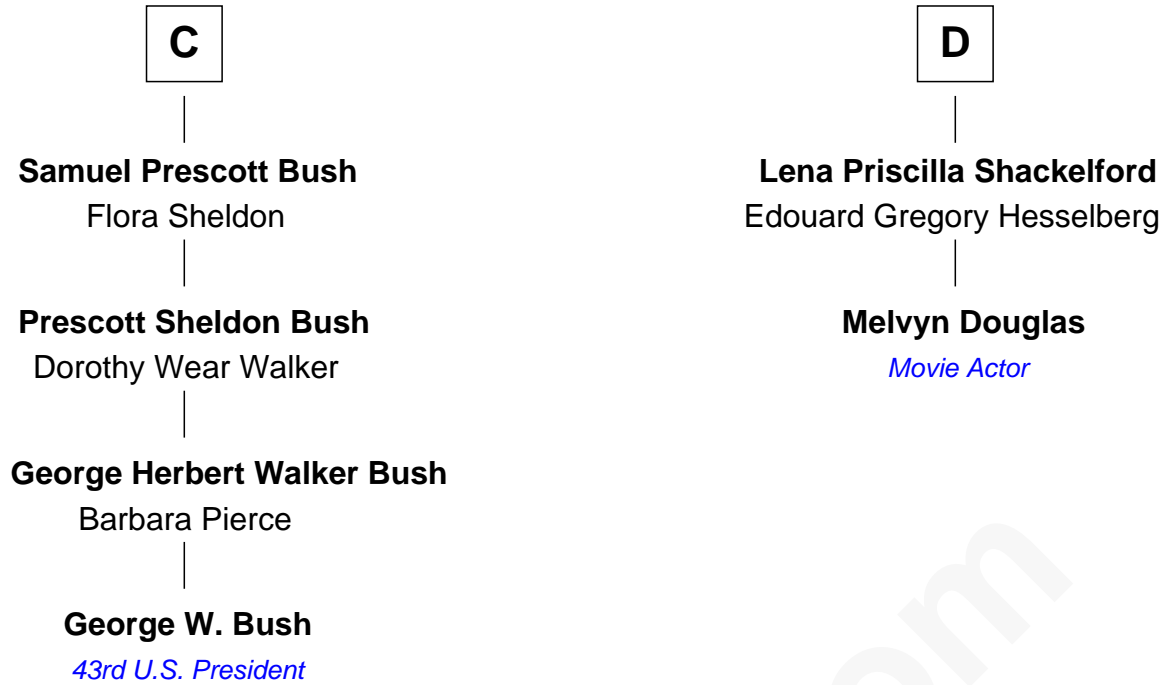

# FamousKin.com Relationship Chart of

**George W. Bush**  
43rd U.S. President

18th cousin 2 times removed of

**Melvyn Douglas**  
Movie Actor

**John de Mowbray**  
Elizabeth de Segrave

**Sir Thomas Mowbray**  
Elizabeth Fitzalan

**Isabel Mowbray**  
Sir James Berkeley

**Maurice Berkeley**  
Isabel Mead

**Anne Berkeley**  
Sir William Dennis

**Isabel Dennis**  
Sir John Berkeley

**Sir Richard Berkeley**  
Elizabeth Jermy

**Mary Berkeley**  
Sir John Hungerford

**A**

**Margaret Mowbray**  
Sir Reginald Lucy

**Sir Walter Lucy**  
Eleanor L'Arcedeckne

**Eleanor Lucy**  
Sir Thomas Hopton

**Elizabeth Hopton**  
Sir Roger Corbet

**Sir Richard Corbet**  
Elizabeth Devereux

**Sir Robert Corbet**  
Elizabeth Vernon

**Dorothy Corbet**  
Sir Richard Mainwaring

**B**

FamousKin.com