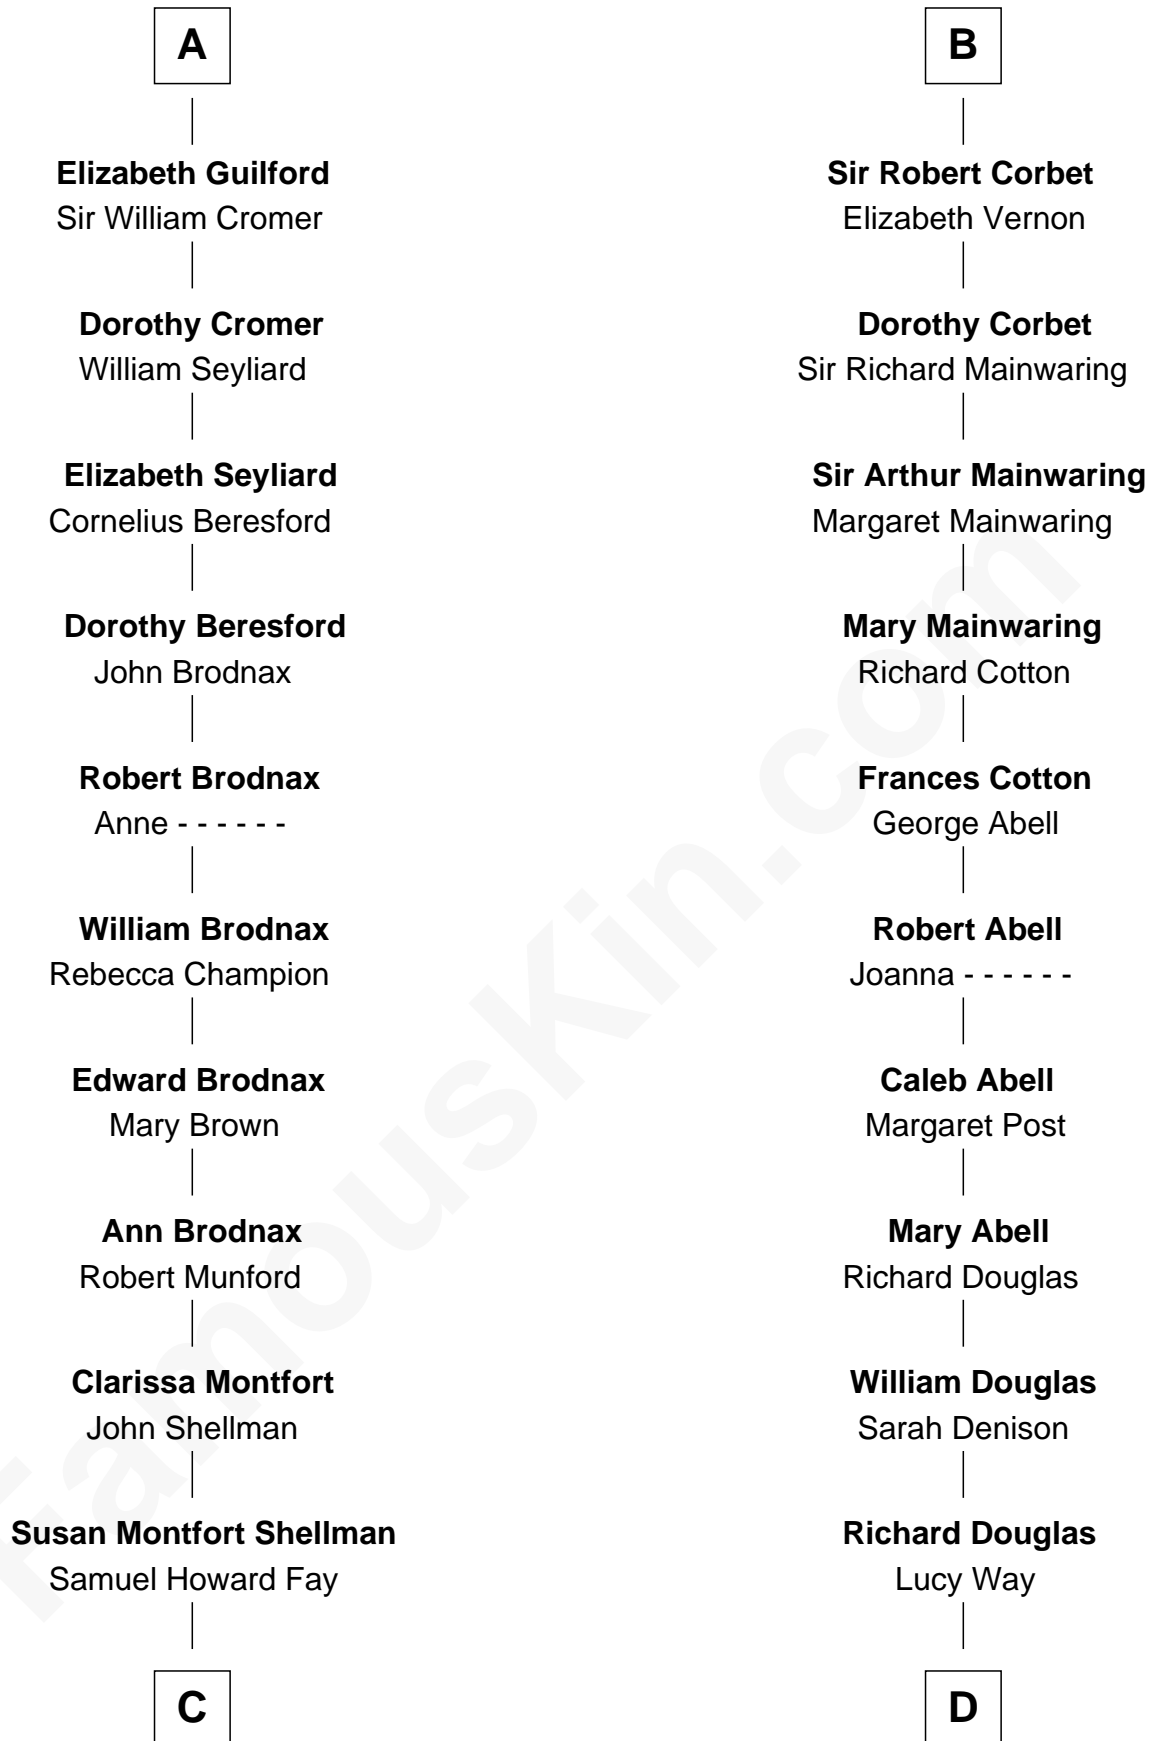

FamousKin.com Relationship Chart of

George W. Bush
43rd U.S. President

20th cousin 1 time removed of

Melvyn Douglas
Movie Actor

Sir John de Mowbray
Aline de Braiose

John de Mowbray
Joan of Lancaster

Eleanor Mowbray
Roger de la Warre

Joan de la Warre
Sir Thomas West

Sir Reynold West
Margaret Thorley

Sir Richard West
Katherine Hungerford

Sir Thomas West
Eleanor Copley

Barbara West
Sir John Guilford

A

John de Mowbray
Joan of Lancaster

John de Mowbray
Elizabeth de Segrave

Margaret Mowbray
Sir Reginald Lucy

Sir Walter Lucy
Eleanor L'Arcedeckne

Eleanor Lucy
Sir Thomas Hopton

Elizabeth Hopton
Sir Roger Corbet

Sir Richard Corbet
Elizabeth Devereux

B

C

Harriet Eleanor Fay
Rev. James Smith Bush

Samuel Prescott Bush
Flora Sheldon

Prescott Sheldon Bush
Dorothy Wear Walker

George Herbert Walker Bush
Barbara Pierce

George W. Bush
43rd U.S. President

D

Erskine Douglas
Sophia Garrett

Emma Jane Douglas
Col. George Taliaferro Shackelford