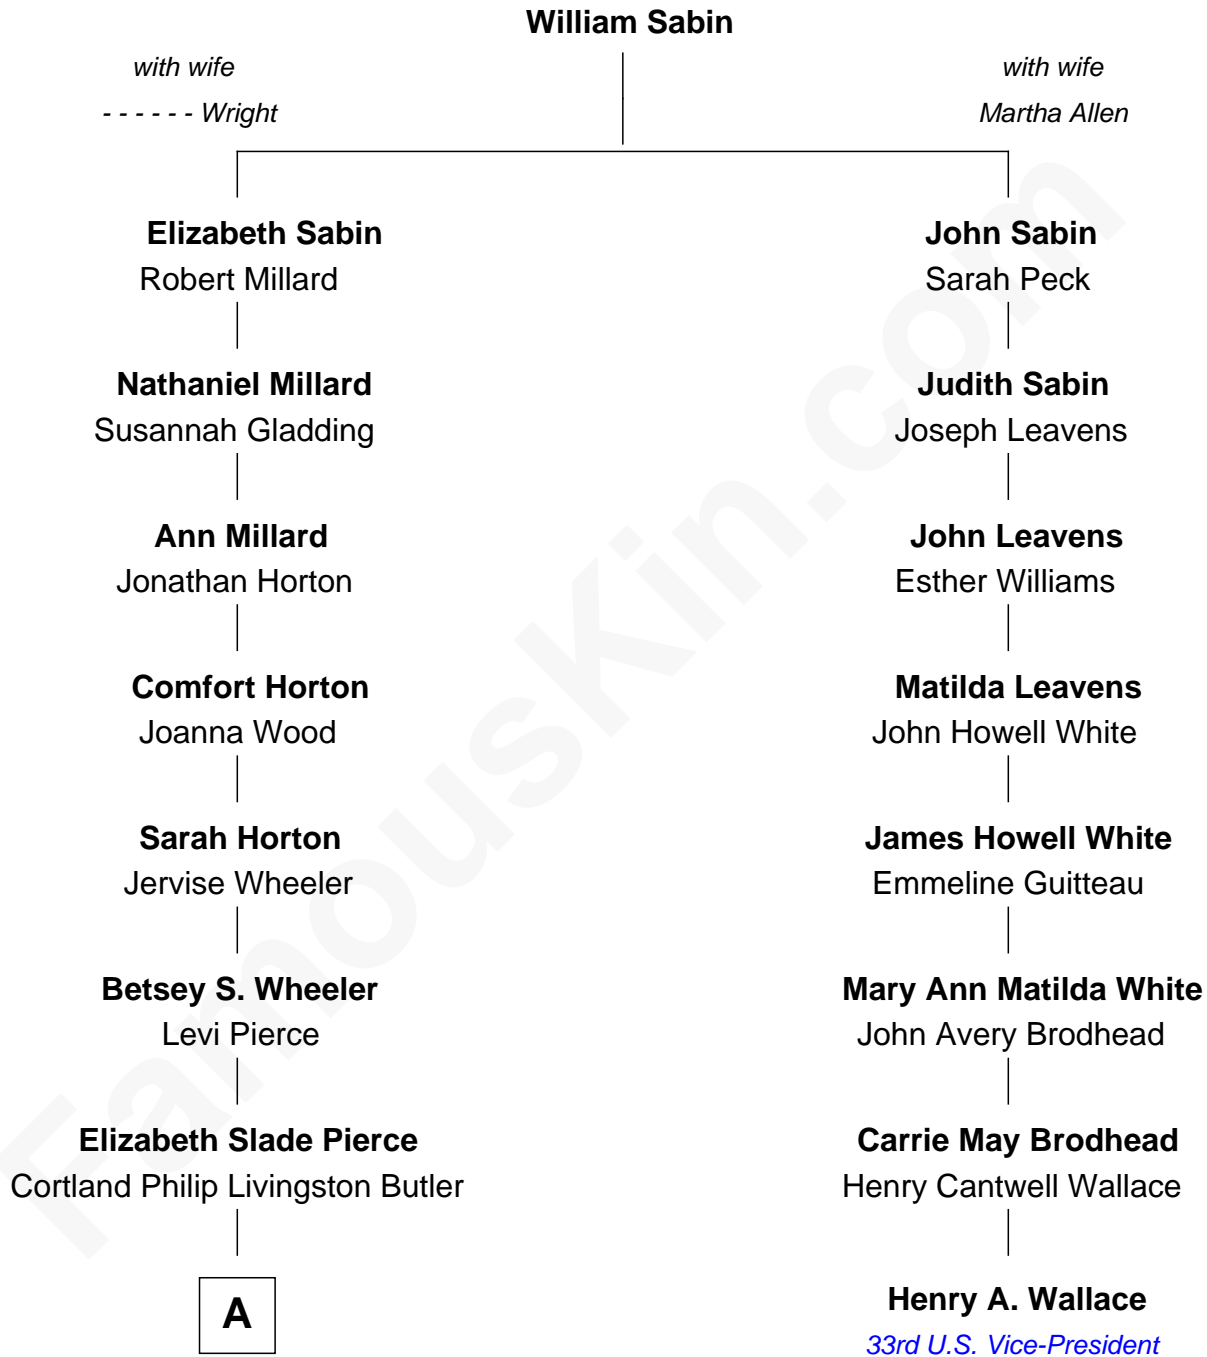

FamousKin.com
Relationship Chart of
George W. Bush
43rd U.S. President

7th cousin 4 times removed of

Henry A. Wallace
33rd U.S. Vice-President

A

—
Mary Elizabeth Butler
Robert Emmet Sheldon

—
Flora Sheldon
Samuel Prescott Bush

—
Prescott Sheldon Bush
Dorothy Wear Walker

—
George Herbert Walker Bush
Barbara Pierce

—
George W. Bush
43rd U.S. President

FamousKin.com