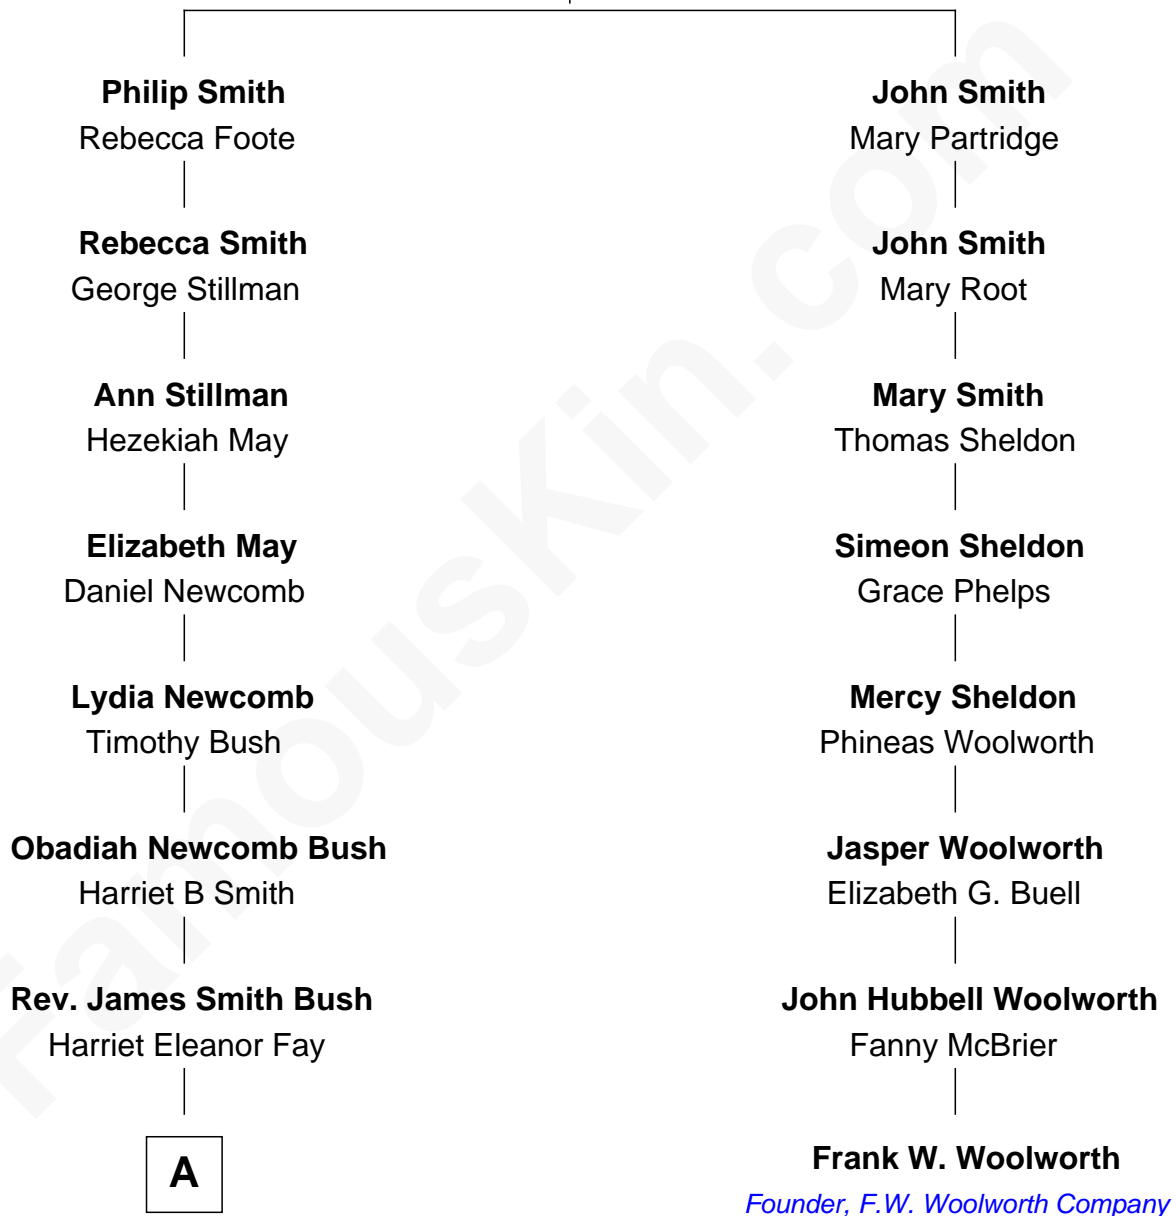

FamousKin.com Relationship Chart of

George W. Bush
43rd U.S. President

7th cousin 3 times removed of

Frank W. Woolworth

Founder of F.W. Woolworth Company

Samuel Smith
Elizabeth Smith

A

Samuel Prescott Bush

Flora Sheldon

Prescott Sheldon Bush

Dorothy Wear Walker

George Herbert Walker Bush

Barbara Pierce

George W. Bush

43rd U.S. President

FamousKin.com