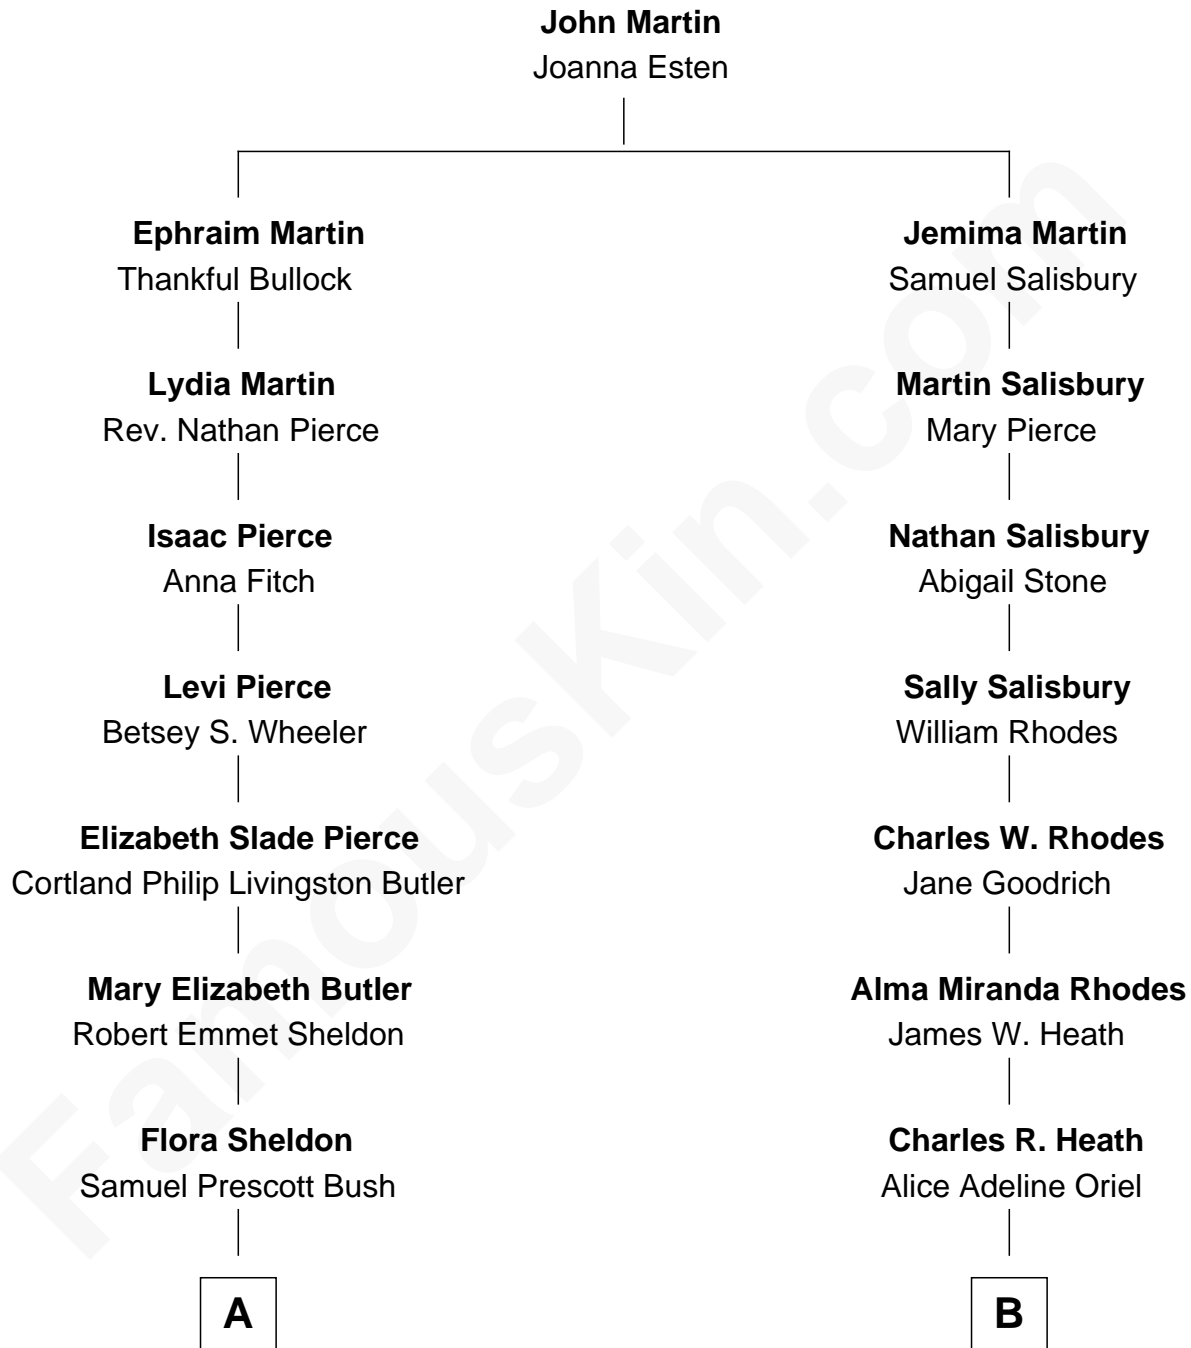

FamousKin.com Relationship Chart of

George W. Bush

43rd U.S. President

9th cousin of

Sarah Palin

9th Governor of Alaska

FamousKin.com