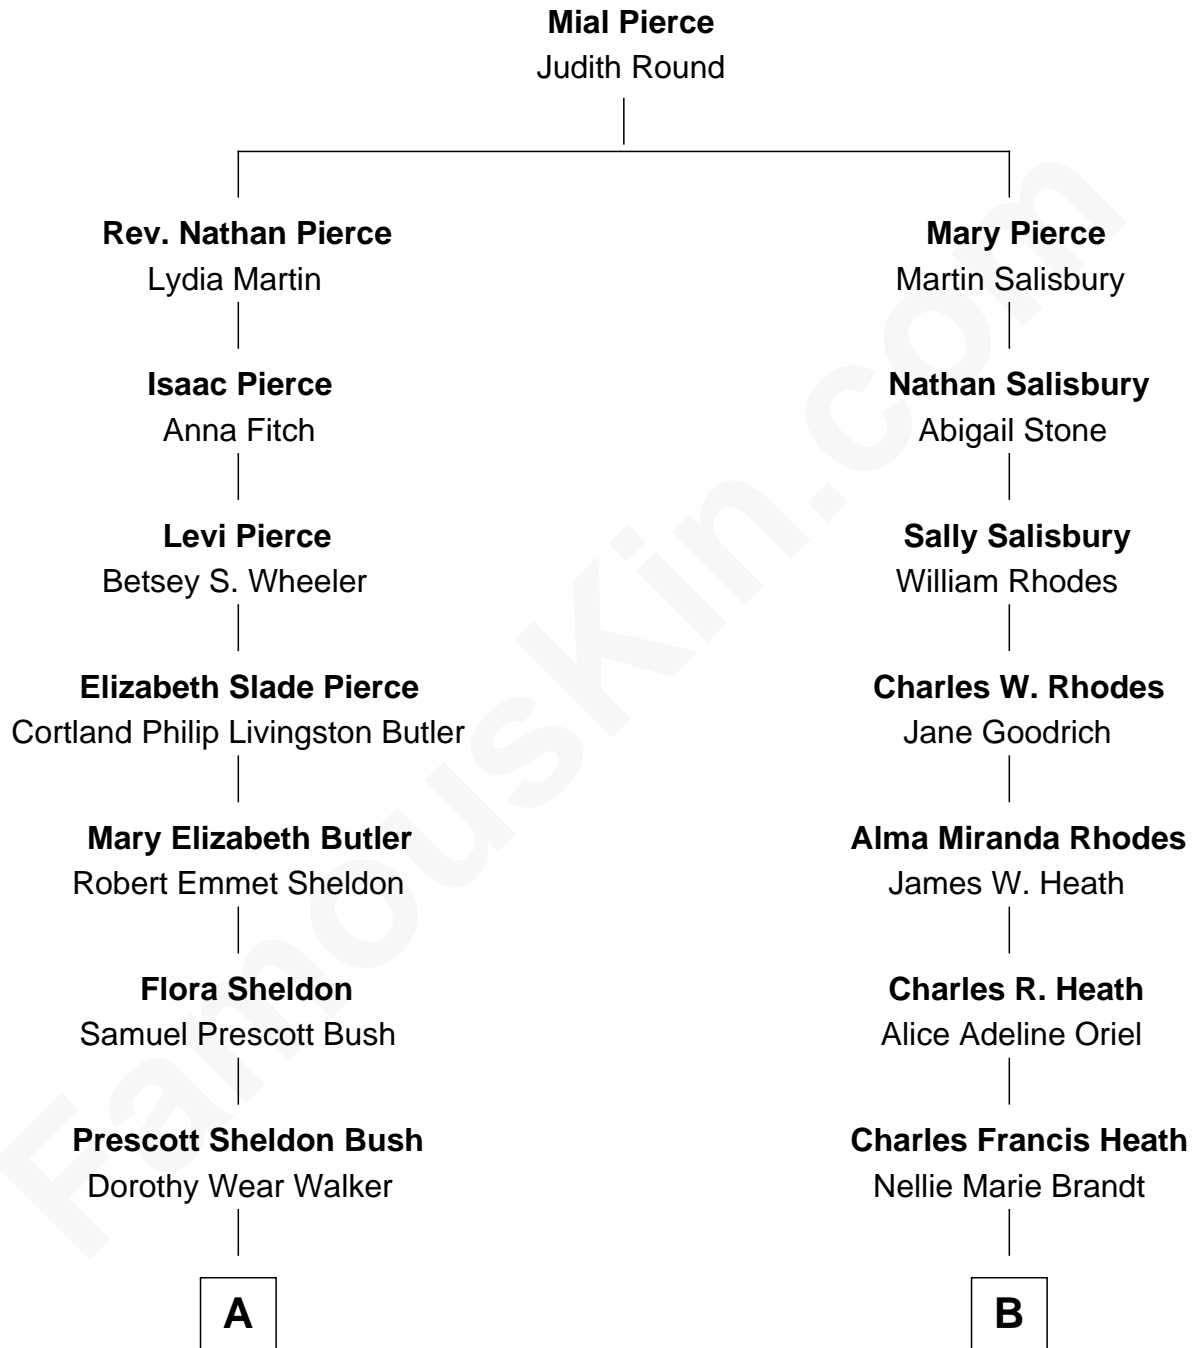

FamousKin.com Relationship Chart of

George W. Bush
43rd U.S. President

8th cousin of

Sarah Palin
9th Governor of Alaska

FamousKin.com