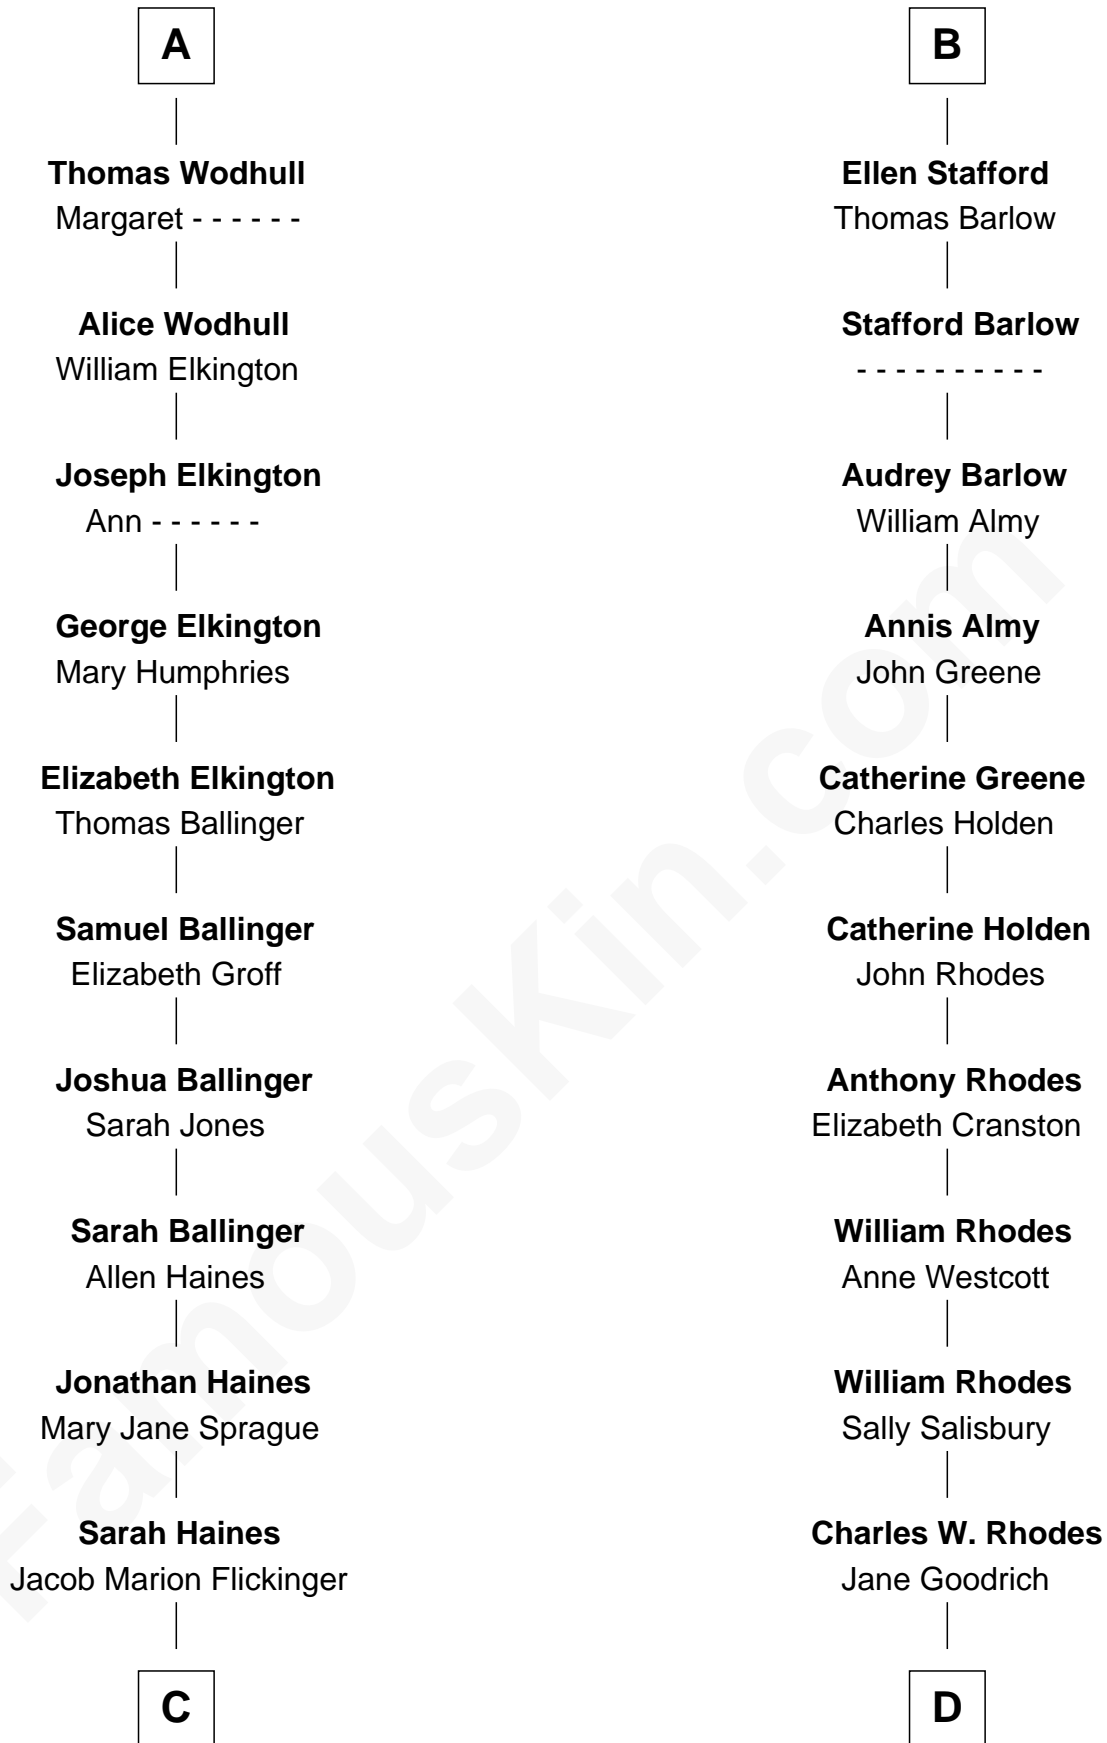

FamousKin.com
Relationship Chart of
George W. Bush
43rd U.S. President

20th cousin 1 time removed of
Sarah Palin
9th Governor of Alaska

C

Lulu Dell Flickinger
James Edgar Robinson

Pauline Robinson
Marvin Pierce

Barbara Pierce
George Herbert Walker Bush

George W. Bush
43rd U.S. President

D

Alma Miranda Rhodes
James W. Heath

Charles R. Heath
Alice Adeline Oriel

Charles Francis Heath
Nellie Marie Brandt

Charles Richard Heath
Sarah Sheeran

Sarah Palin
9th Governor of Alaska

FamousKin.com