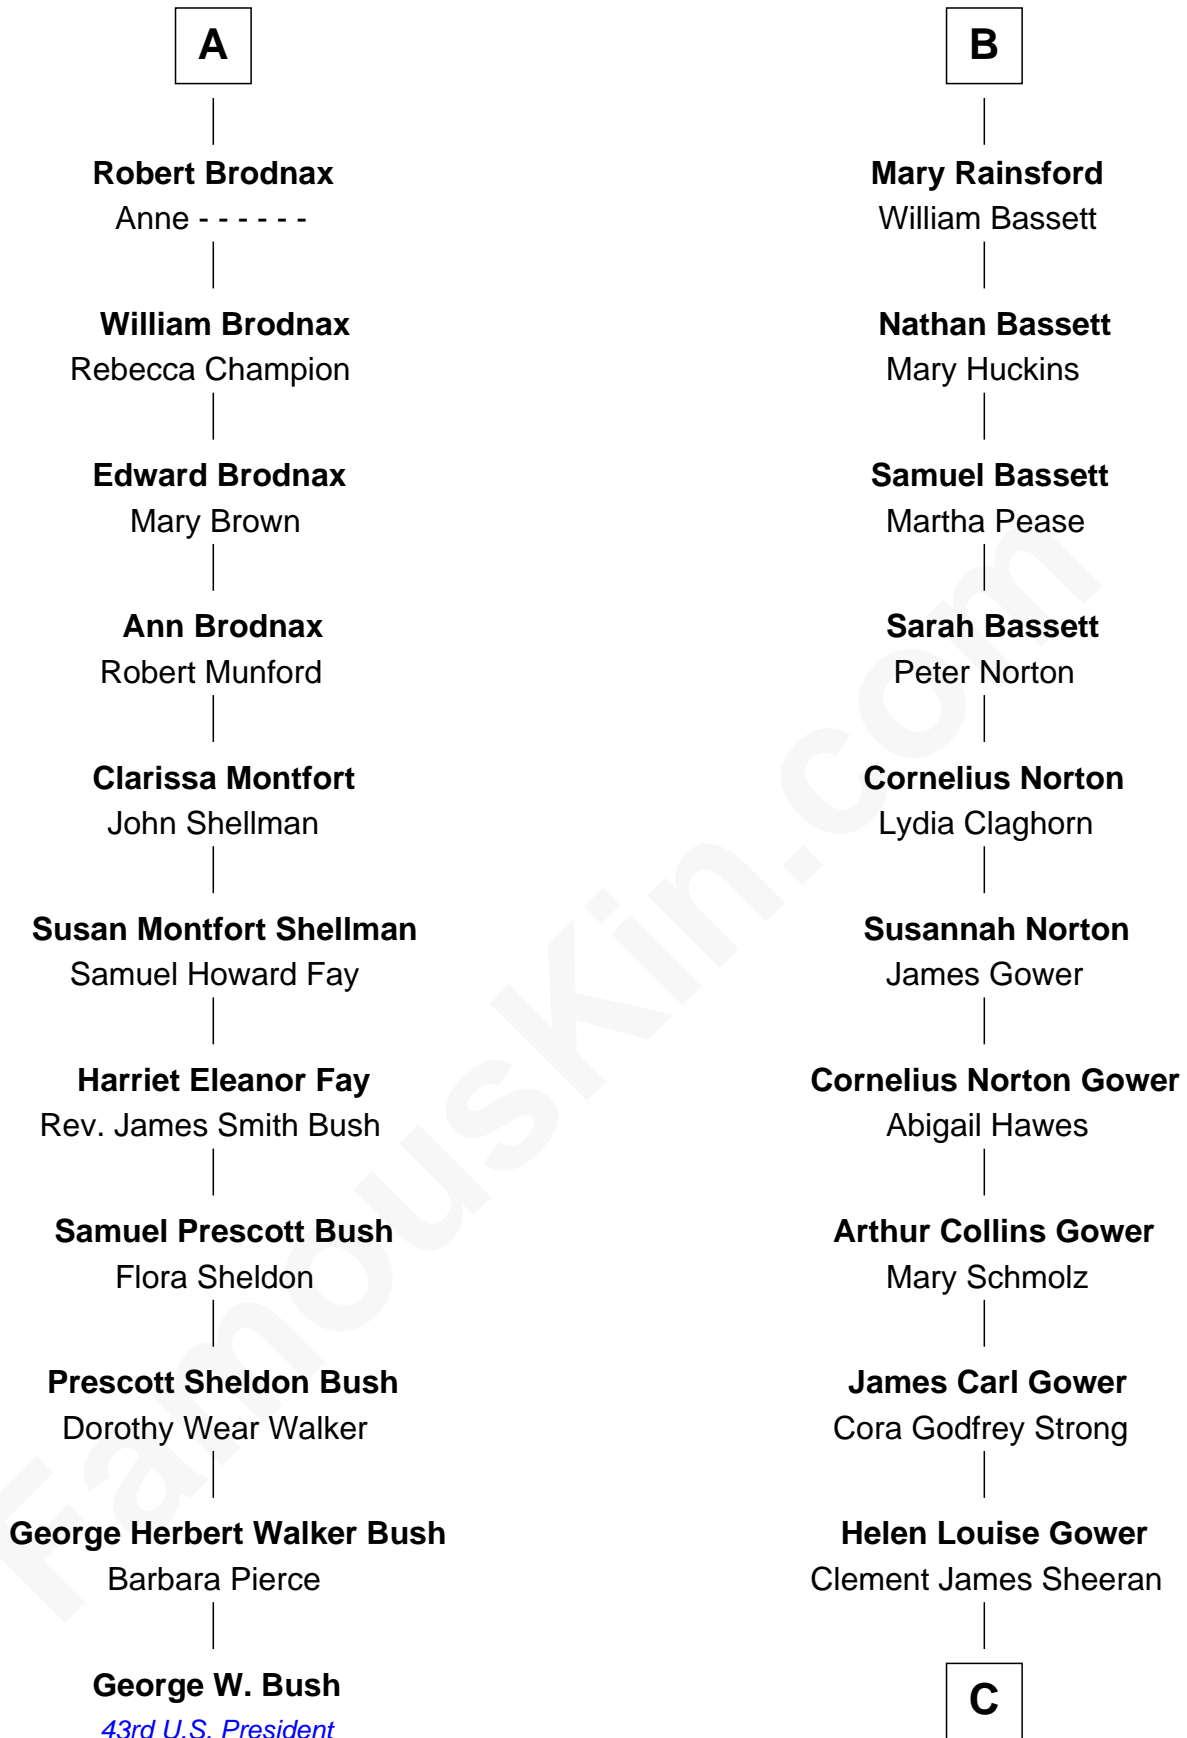

FamousKin.com Relationship Chart of

George W. Bush

43rd U.S. President

17th cousin 1 time removed of

Sarah Palin

9th Governor of Alaska

Sir Robert Hungerford

Margaret Botreaux

Katherine Hungerford

Sir Richard West

Sir Thomas West

Eleanor Copley

Barbara West

Sir John Guilford

Elizabeth Guilford

Sir William Cromer

Sir John White

Robert White

Margaret Gainsford

Margaret White

John Kirton

Stephen Kirton

Margaret Offley

Thomas Kirton

Mary Sadler

Mary Kirton

Robert Rainsford

Edward Rainsford

Mary - - - - -

B

C

Sarah Sheeran
Charles Richard Heath