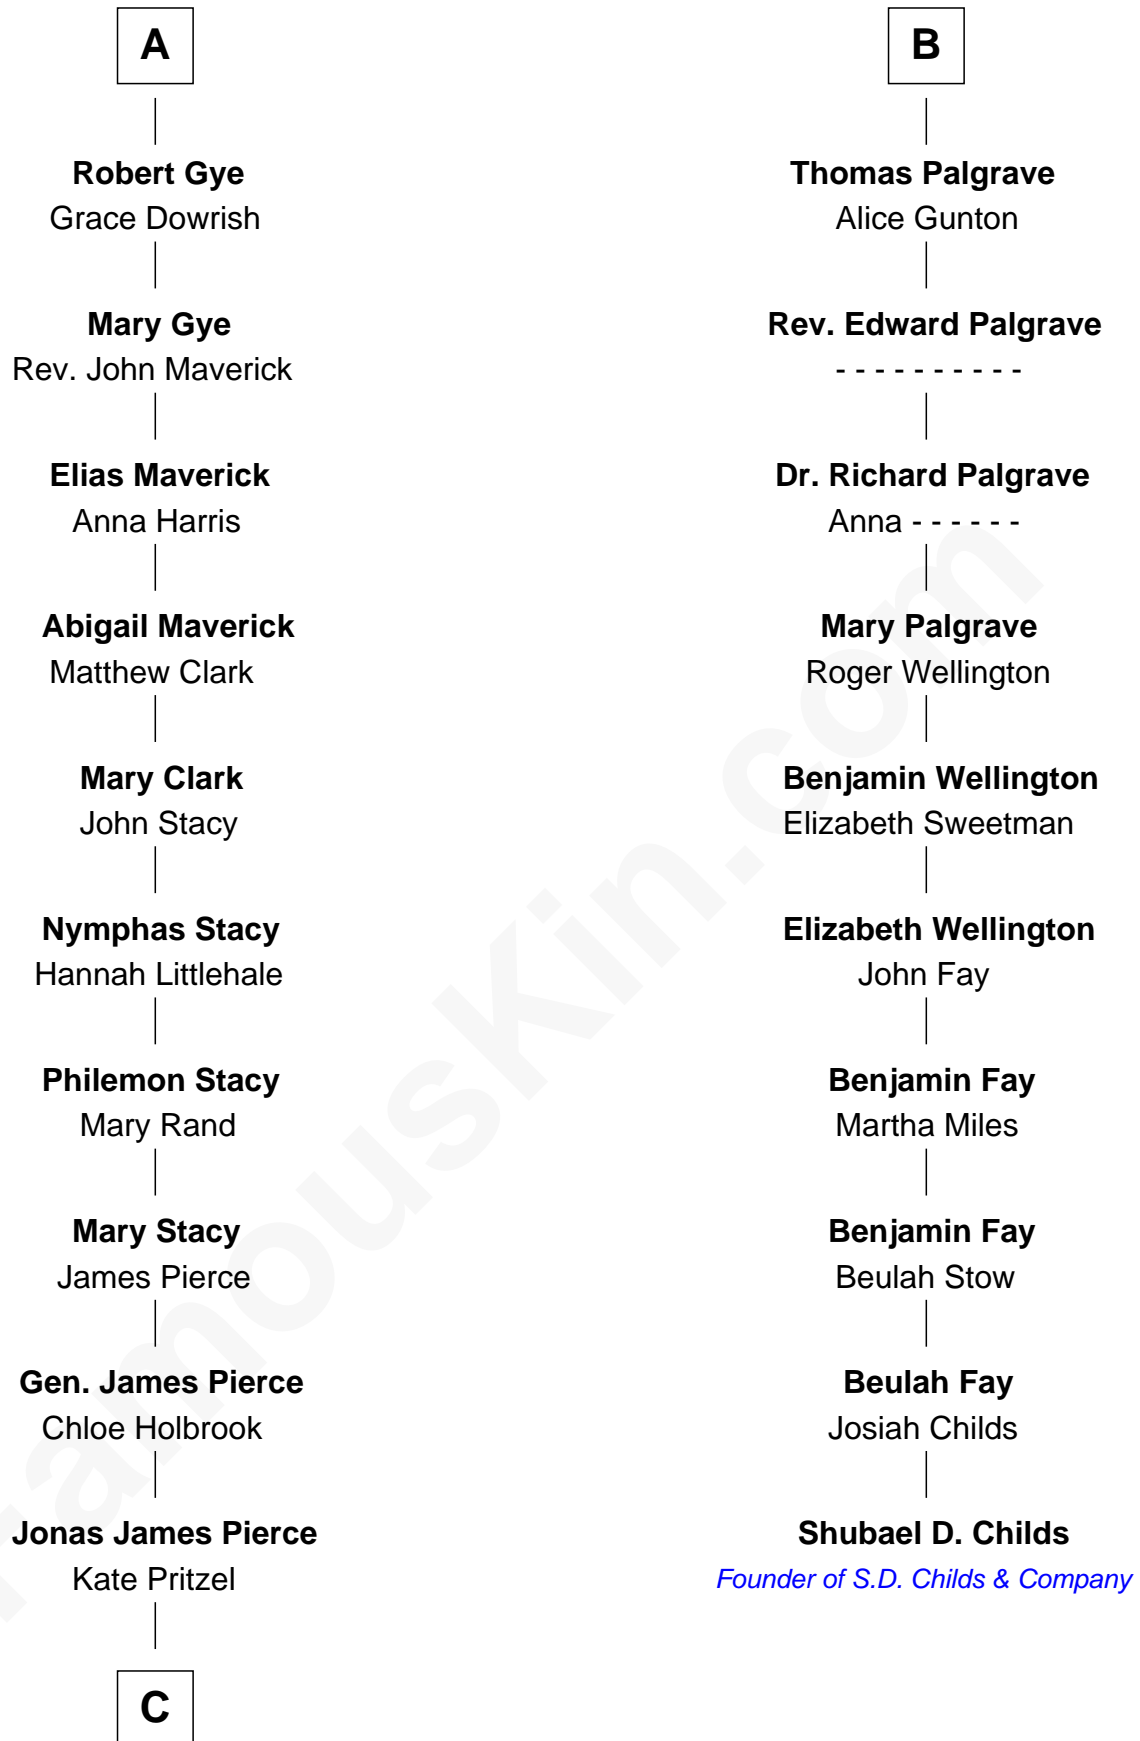

# FamousKin.com Relationship Chart of

**George W. Bush**

*43rd U.S. President*

16th cousin 4 times removed of

**Shubael D. Childs**

*Founder of S.D. Childs & Company*

**Edmund Fitzalan**

Alice de Warenne

**Richard Fitzalan**  
Eleanor Plantagenet

**John Fitzalan**  
Eleanor Maltravers

**Joan Fitzalan**  
Sir William Echyngham

**Joan Echyngham**  
Sir John Bayntun

**Henry Bayntun**  
-----

**Jane Bayntun**  
Thomas Prowse

**Mary Prowse**  
John Gye

**A**

**Richard Fitzalan**  
Eleanor Plantagenet

**Sir Richard Fitzalan**  
Elizabeth de Bohun

**Elizabeth Fitzalan**  
Sir Robert Goushill

**Elizabeth Goushill**  
Sir Robert Wingfield

**Elizabeth Wingfield**  
Sir William Brandon

**Eleanor Brandon**  
John Glemham

**Anne Glemham**  
Henry Palgrave

**B**

**C**

—  
**Scott Pierce**  
Mabel Marvin

—  
**Marvin Pierce**  
Pauline Robinson

—  
**Barbara Pierce**  
George Herbert Walker Bush