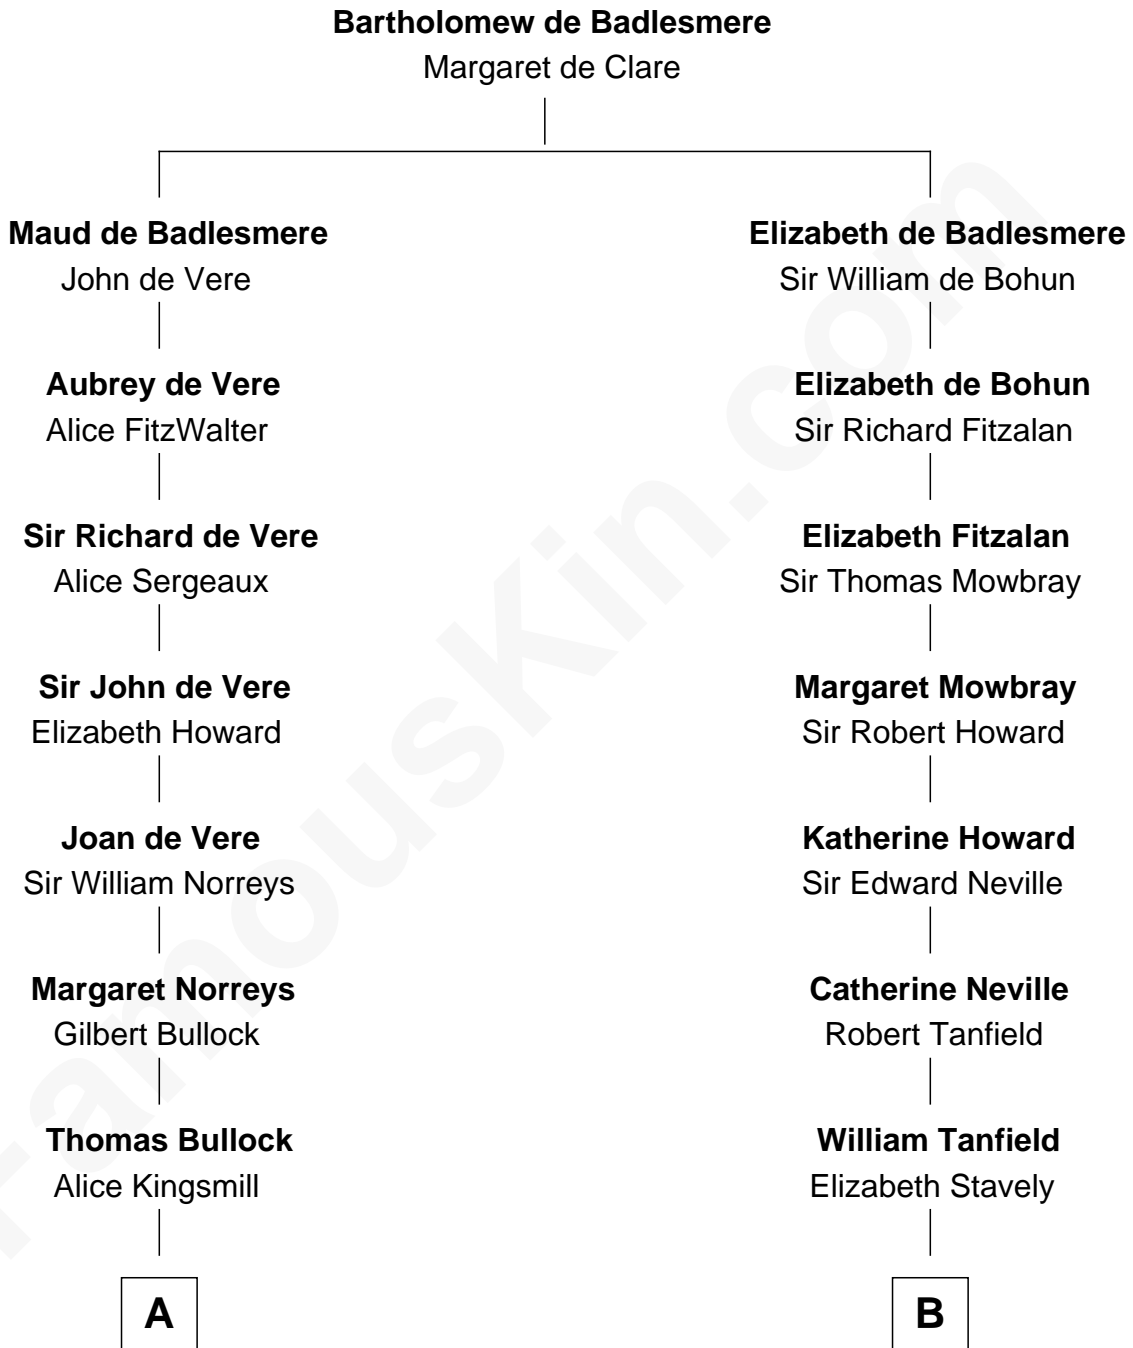

**FamousKin.com**  
**Relationship Chart of**  
**George W. Bush**  
*43rd U.S. President*

15th cousin 6 times removed of

**Thomas Jefferson**

*3rd U.S. President and Signer of the Declaration of Independence*

**C**

**Harriet Eleanor Fay**  
Rev. James Smith Bush

**Samuel Prescott Bush**  
Flora Sheldon

**Prescott Sheldon Bush**  
Dorothy Wear Walker

**George Herbert Walker Bush**  
Barbara Pierce

**George W. Bush**  
*43rd U.S. President*