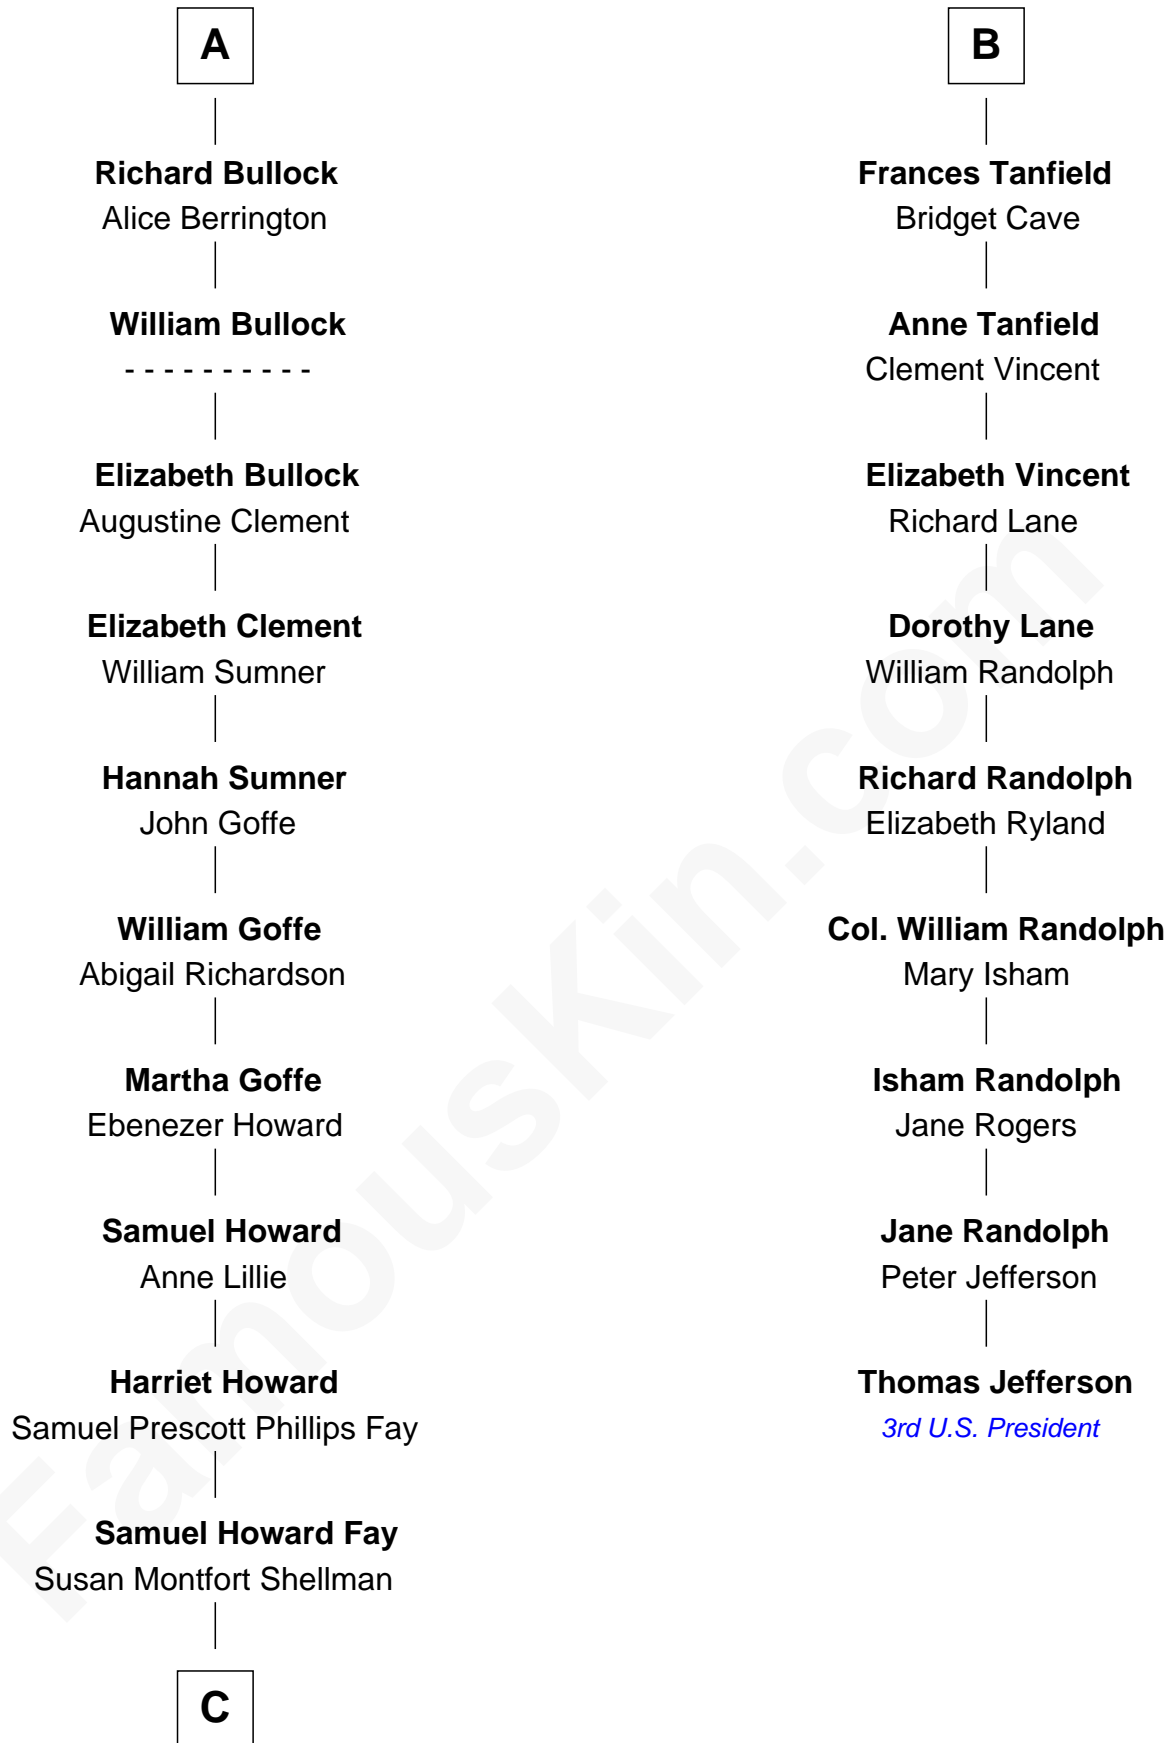

**FamousKin.com**  
**Relationship Chart of**  
**George W. Bush**  
*43rd U.S. President*

15th cousin 6 times removed of

**Thomas Jefferson**

*3rd U.S. President and Signer of the Declaration of Independence*

**C**

**Harriet Eleanor Fay**  
Rev. James Smith Bush

**Samuel Prescott Bush**  
Flora Sheldon

**Prescott Sheldon Bush**  
Dorothy Wear Walker

**George Herbert Walker Bush**  
Barbara Pierce

**George W. Bush**  
*43rd U.S. President*