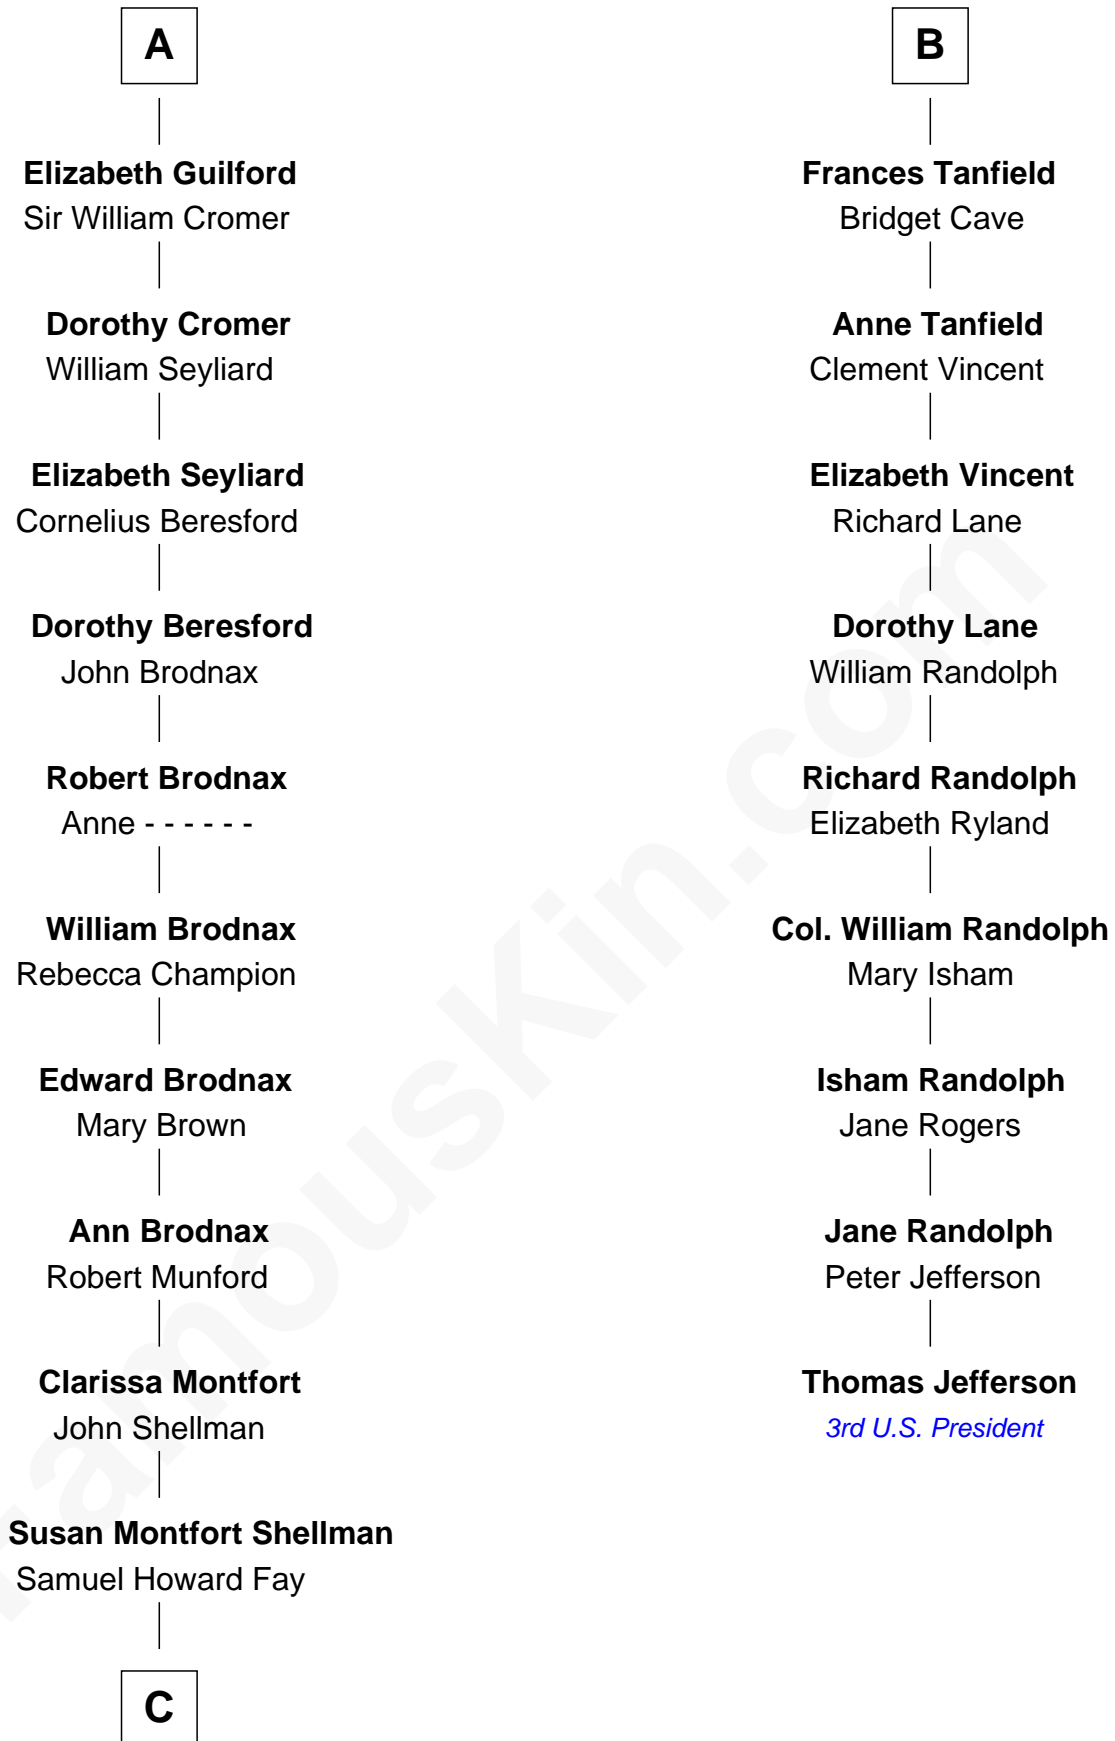

**FamousKin.com**  
**Relationship Chart of**  
**George W. Bush**  
*43rd U.S. President*

15th cousin 6 times removed of

**Thomas Jefferson**

*3rd U.S. President and Signer of the Declaration of Independence*

**Sir John de Mowbray**

Aline de Braiose

**C**

**Harriet Eleanor Fay**  
Rev. James Smith Bush

**Samuel Prescott Bush**  
Flora Sheldon

**Prescott Sheldon Bush**  
Dorothy Wear Walker

**George Herbert Walker Bush**  
Barbara Pierce