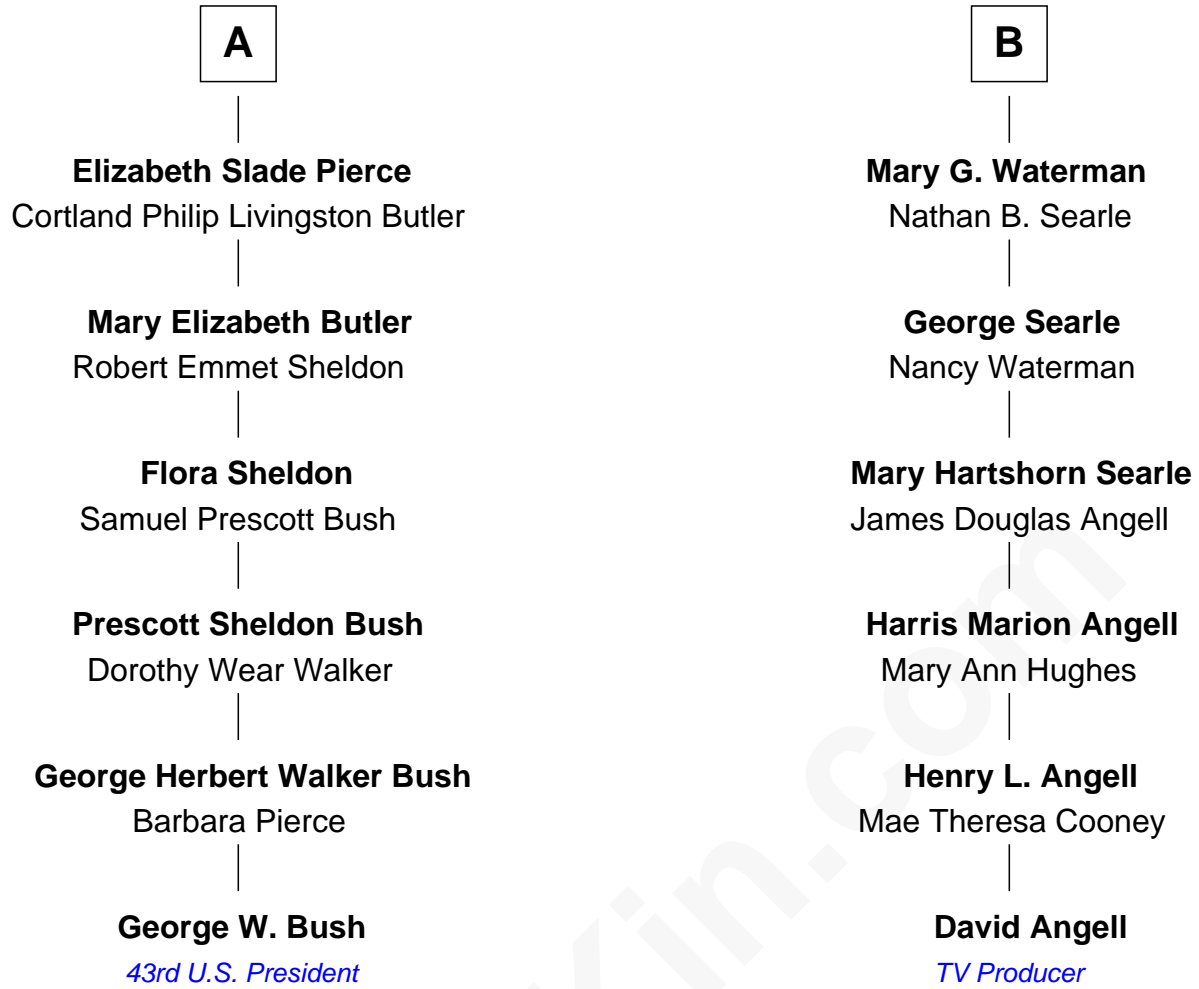

FamousKin.com Relationship Chart of

George W. Bush

43rd U.S. President

12th cousin of

David Angell

TV Producer - 9/11 Victim

David Angell photo by [Nightscream](#)