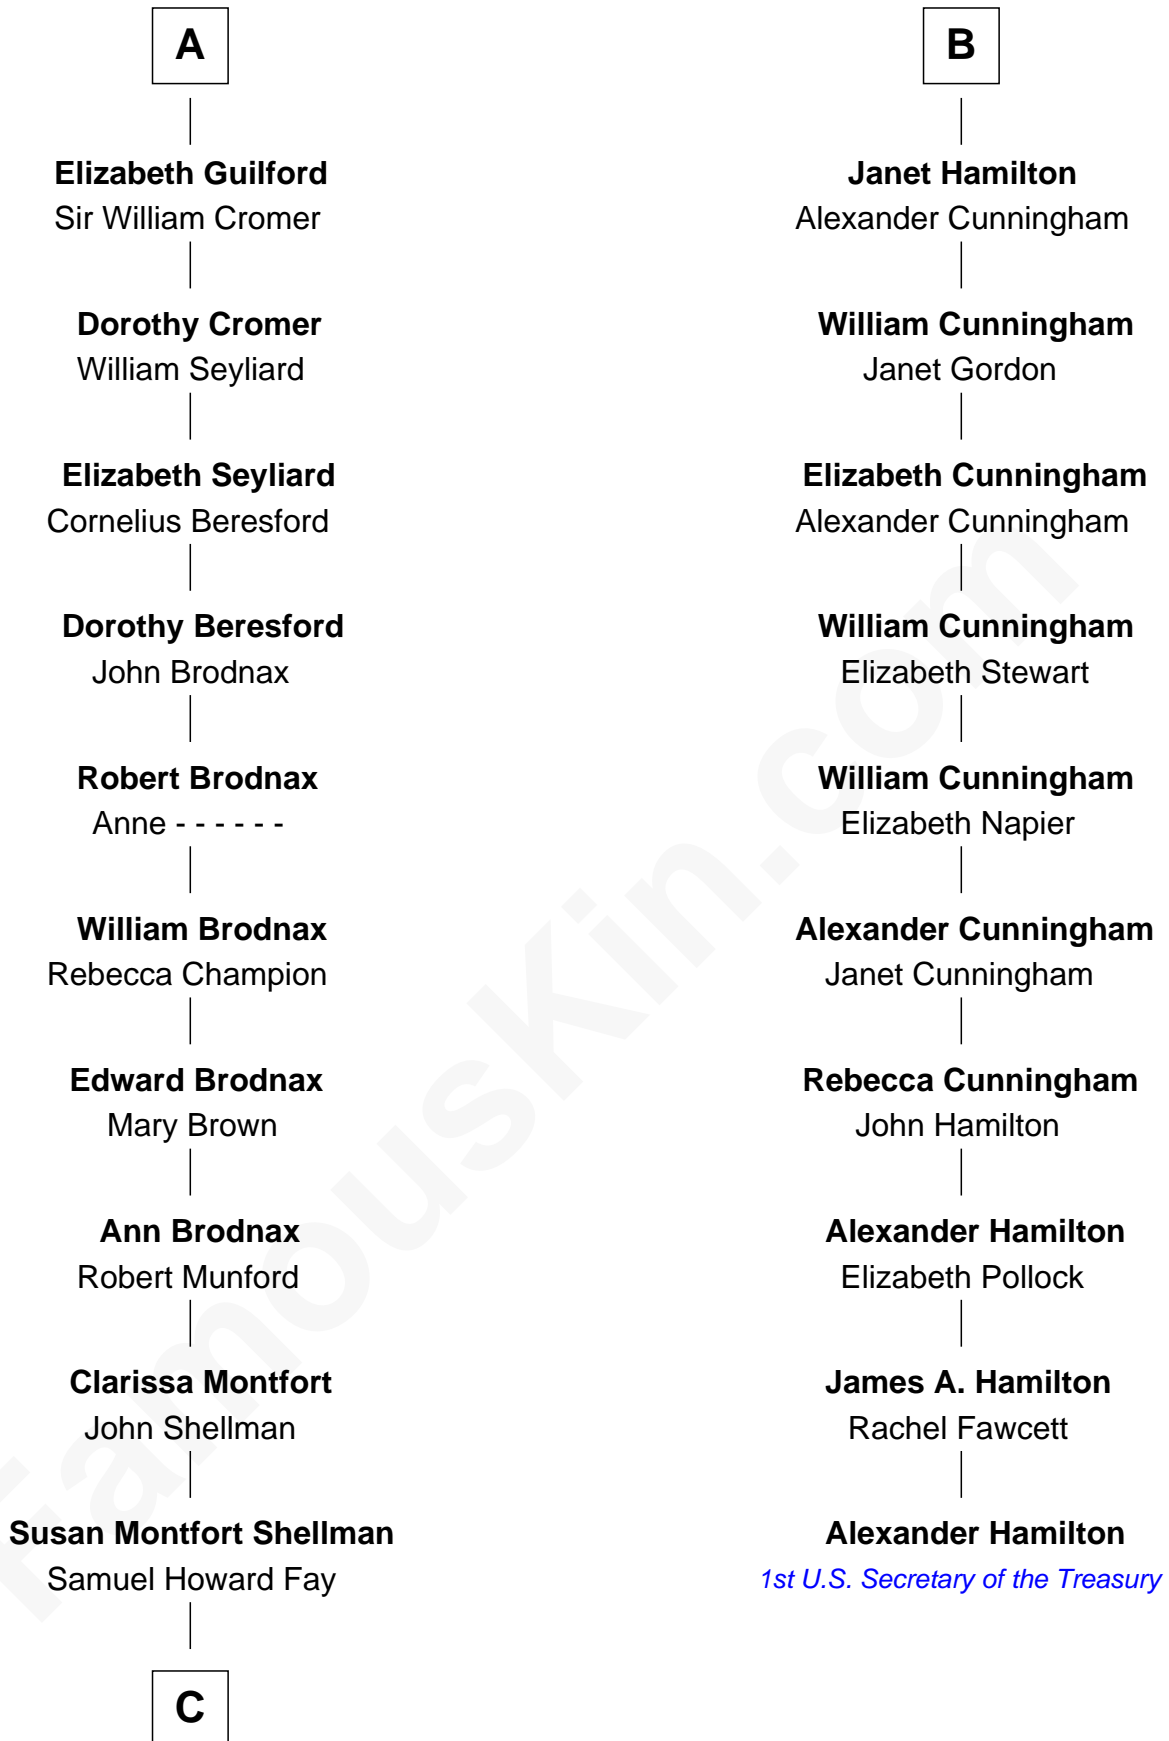

FamousKin.com Relationship Chart of

George W. Bush

43rd U.S. President

16th cousin 5 times removed of

Alexander Hamilton

1st U.S. Secretary of the Treasury

Sir Robert de Holland

Maude la Zouche

C

—
Harriet Eleanor Fay
Rev. James Smith Bush

—
Samuel Prescott Bush
Flora Sheldon

—
Prescott Sheldon Bush
Dorothy Wear Walker

—
George Herbert Walker Bush
Barbara Pierce

—
George W. Bush
43rd U.S. President