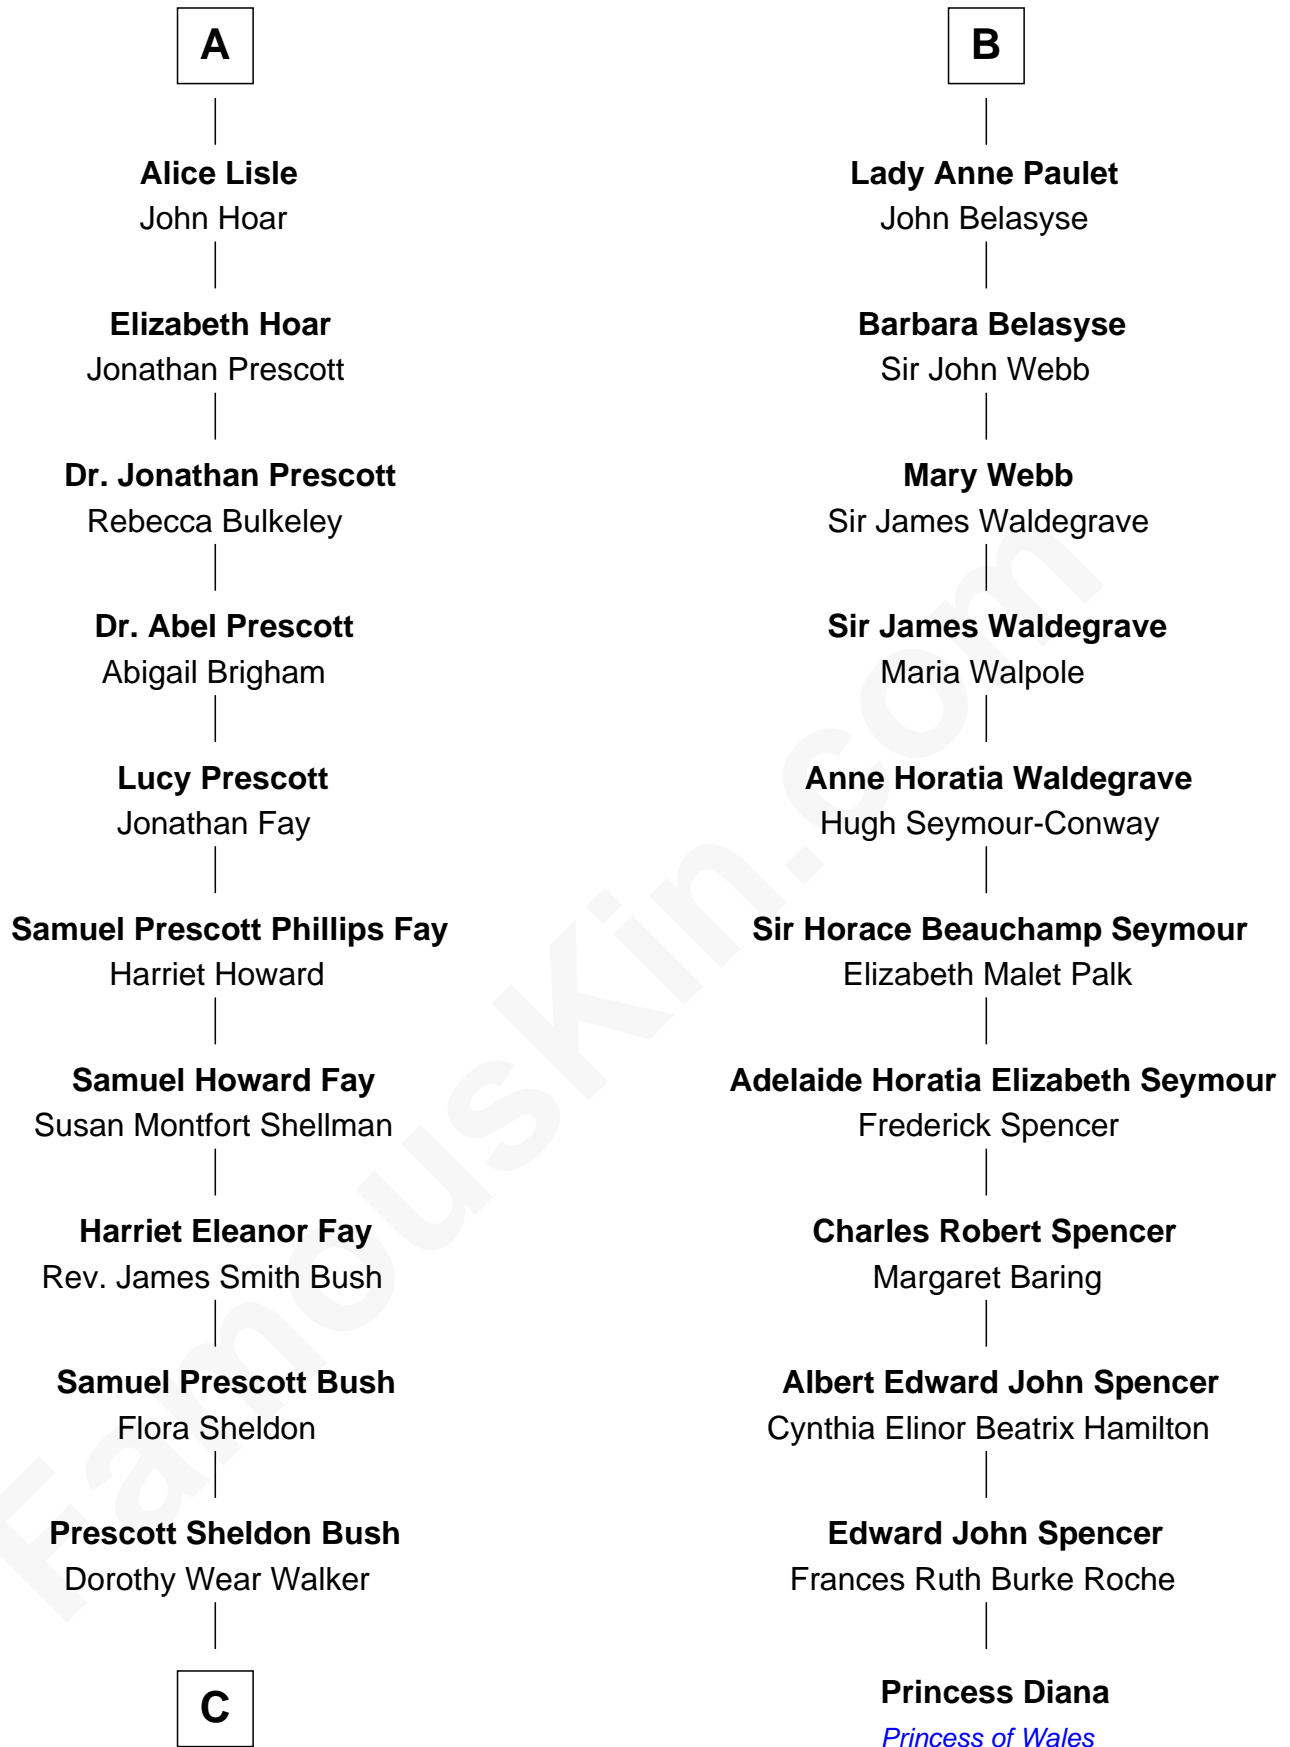

FamousKin.com Relationship Chart of

George W. Bush
43rd U.S. President

17th cousin 1 time removed of

Princess Diana
Princess of Wales

Sir Humphrey Stafford
Eleanor Aylesbury

Anne Stafford
Sir William Berkeley

Richard Berkeley
Elizabeth Conningsby

Sir John Berkeley
Isabel Dennis

Sir Richard Berkeley
Elizabeth Jermy

Mary Berkeley
Sir John Hungerford

Bridget Hungerford
Sir William Lisle

John Lisle
Alice Beckenshaw

A

Humphrey Stafford
Katherine Fray

Anne Stafford
Sir Richard Neville

John Neville
Dorothy de Vere

John Neville
Lucy Somerset

Dorothy Neville
Sir Thomas Cecil

Lucy Cecil
William Paulet

John Paulet
Honora de Burgh

B

C

George Herbert Walker Bush

Barbara Pierce

George W. Bush

43rd U.S. President

FamousKin.com