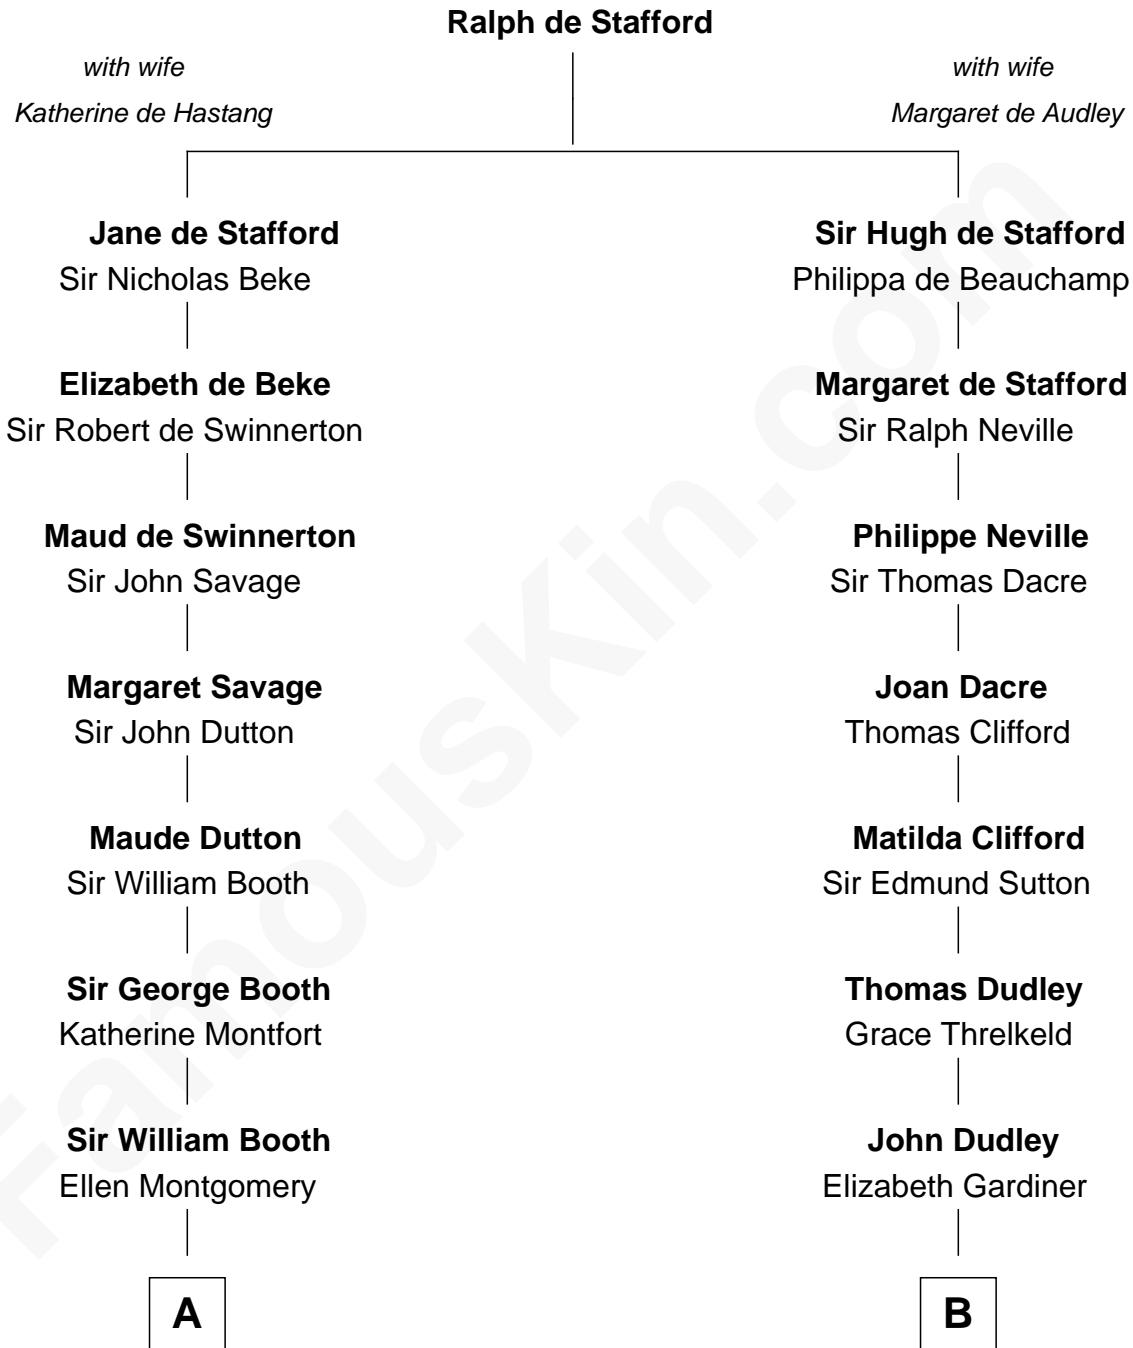

FamousKin.com
Relationship Chart of
George W. Bush
43rd U.S. President

18th cousin 3 times removed of
Princess Diana
Princess of Wales

FamousKin.com